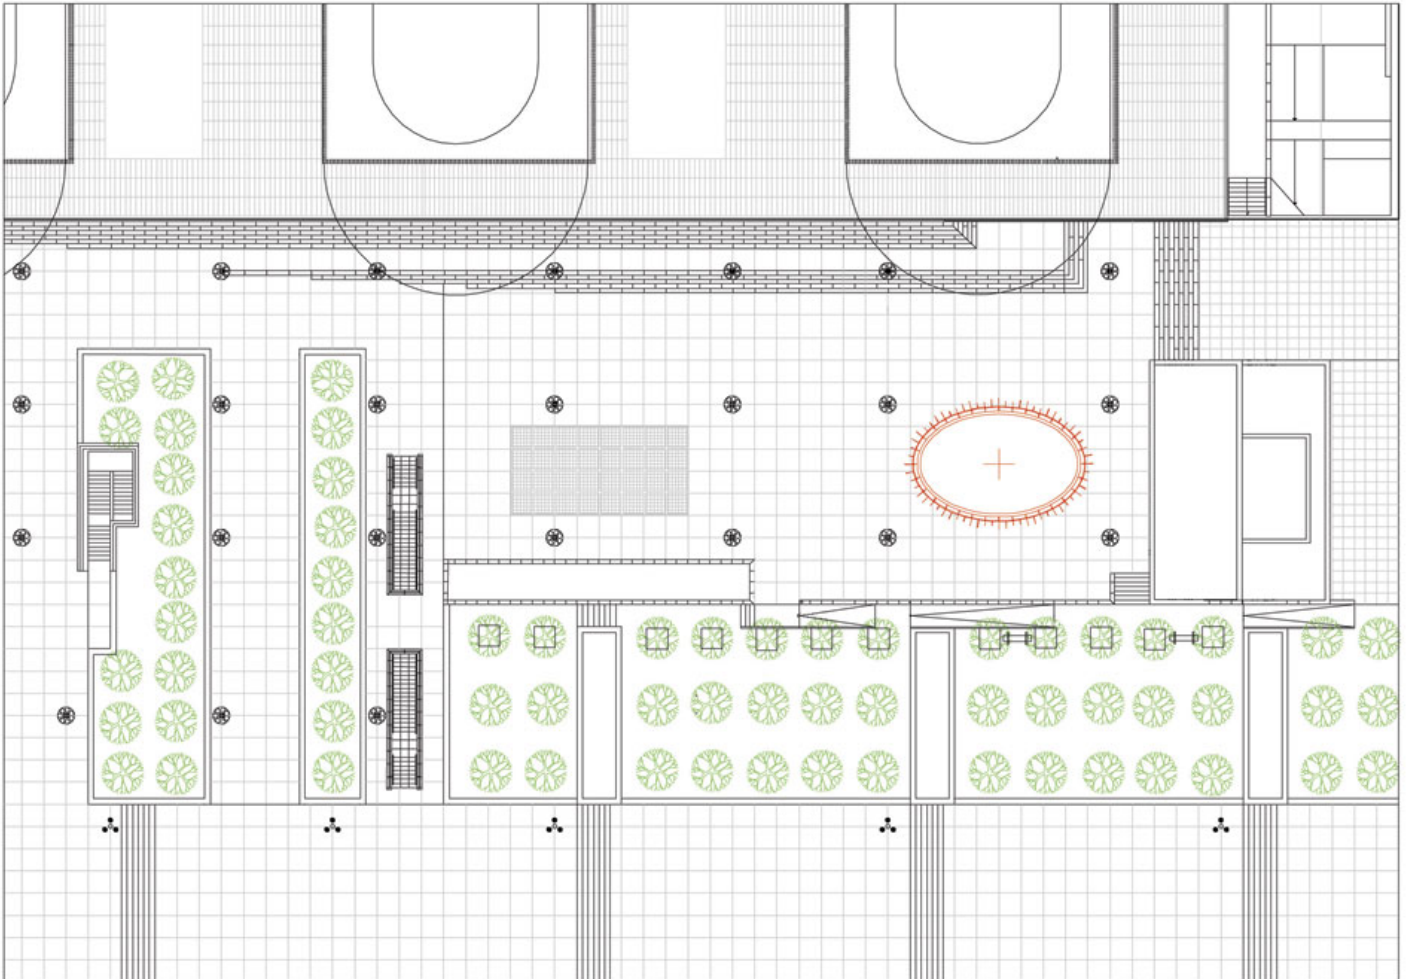

urbanNext Lexicon

Ventilation Chimney
<https://urbannext.net/ventilation-chimney/>

Site Plan

ISSN : 2575-5374