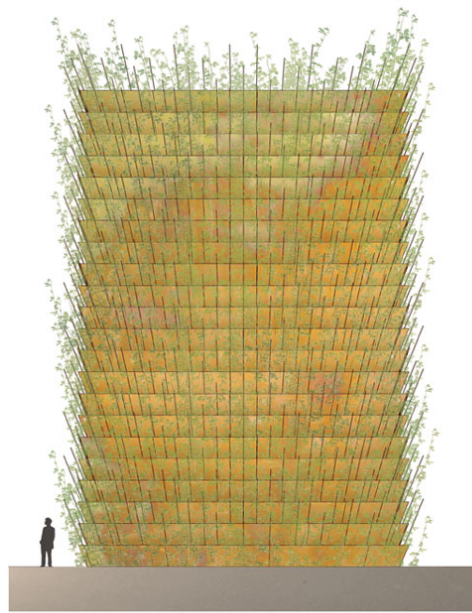

ISSN : 2575-5374

urbanNext Lexicon

Ventilation Chimney

<https://urbannext.net/ventilation-chimney/>

The enormous concrete cylinder, 16 meters high, was considered quite unsightly and had to be transformed. The project involved covering it with vegetation. Morning glories were planted in copper planters that are filled with garden stakes, transforming the entire shaft into a floral display. The project is alive and evolves with the seasons.

ISSN : 2575-5374

urbanNext Lexicon

Ventilation Chimney
<https://urbannext.net/ventilation-chimney/>

ISSN : 2575-5374

urbanNext Lexicon

Ventilation Chimney
<https://urbannext.net/ventilation-chimney/>

Elevations & Detail