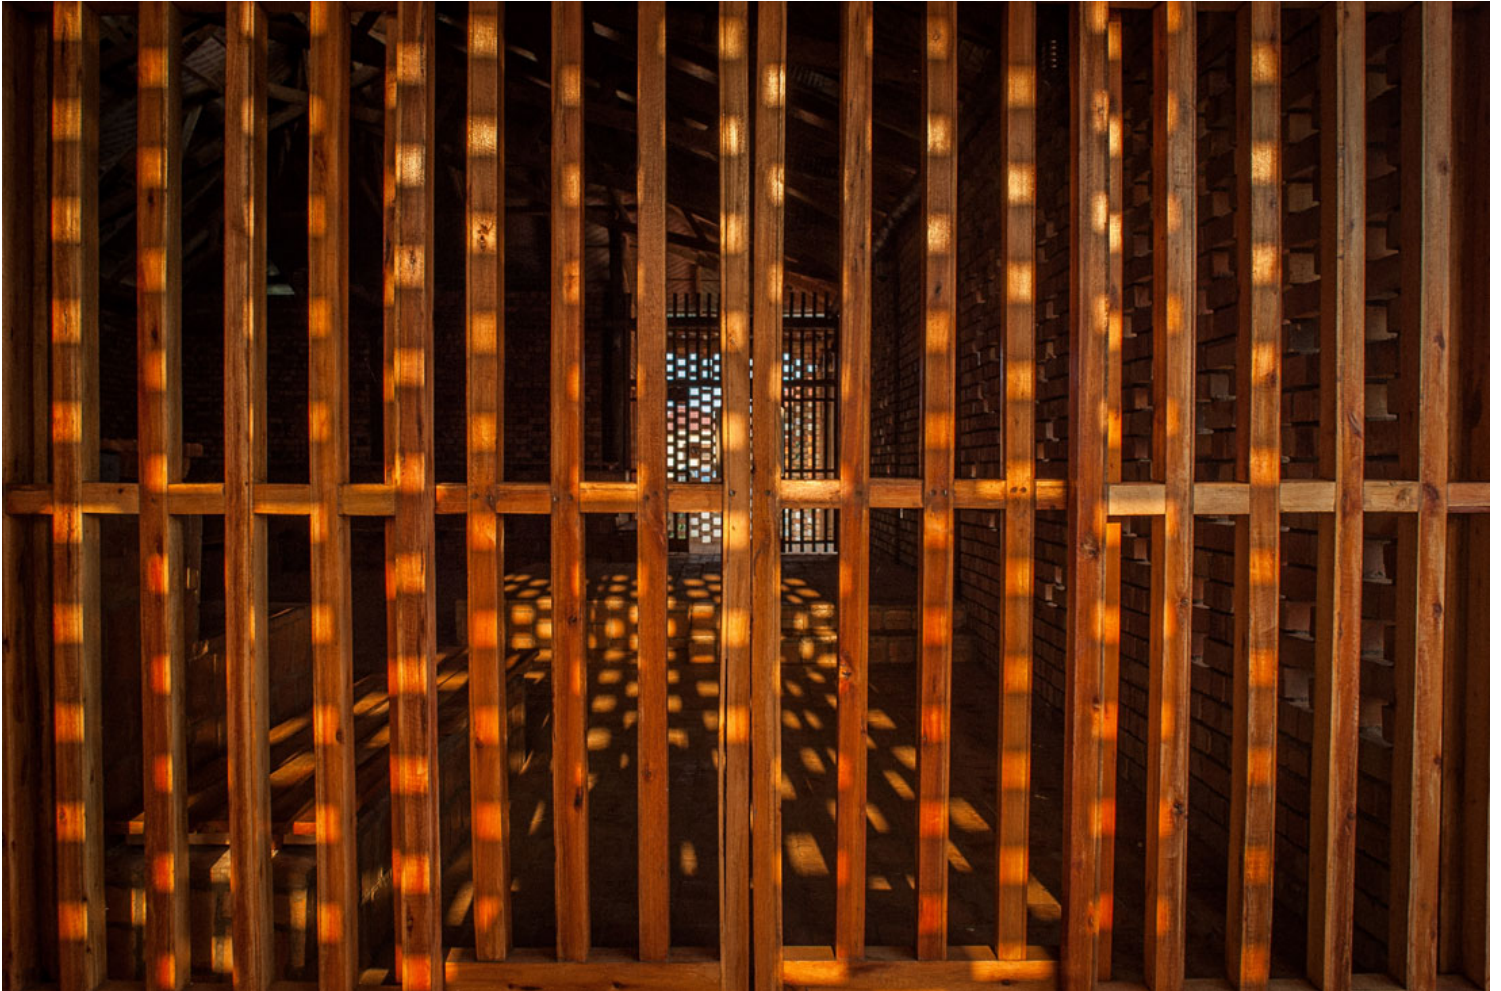

ISSN : 2575-5374

urbanNext Lexicon

Ross Langdon Health Education Centre
<https://urbannext.net/ross-langdon-health-education-centre/>

As good as we can tell in his absence, Ross envisioned the Health Education Centre as a small pavilion, entirely inward-looking and made of the most basic of building materials available in Southern Uganda: eucalyptus poles as the main structure with clay brick infills and clay tile floors. There are no windows, and instead the building envelop filters light in various ways; perforations in the brickwork, a gap between walls and roof, a high-level roof vent with skylight and 'Liters of Light' illuminating the stage area. The roof cover is made of zinc-al roof sheets supported by Eucalyptus trusses, and the ceiling is made of purpose-designed handmade 'Mukeka' reed mats.