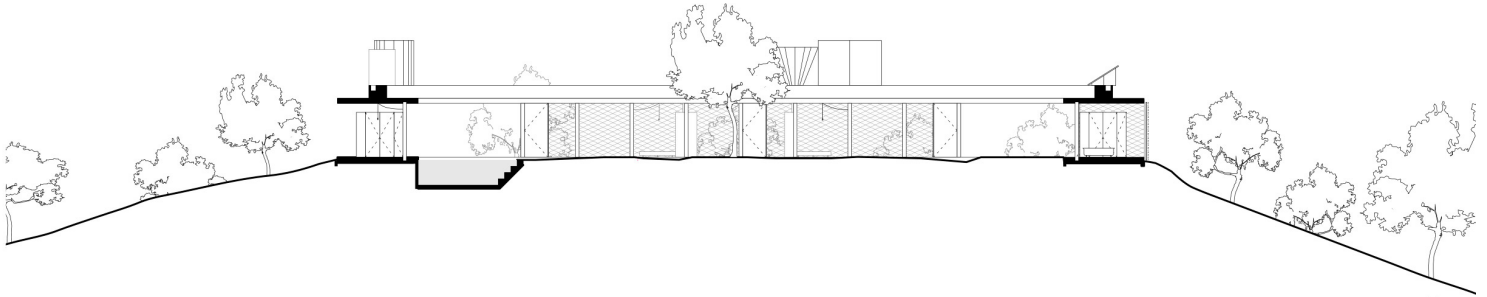

urbanNext Lexicon

Solo house

<https://urbannext.net/solo-house/>

On the roof, an exposed collection of machines required to ensure the house's selfsufficiency, disrupts its formal consistency.

ISSN : 2575-5374