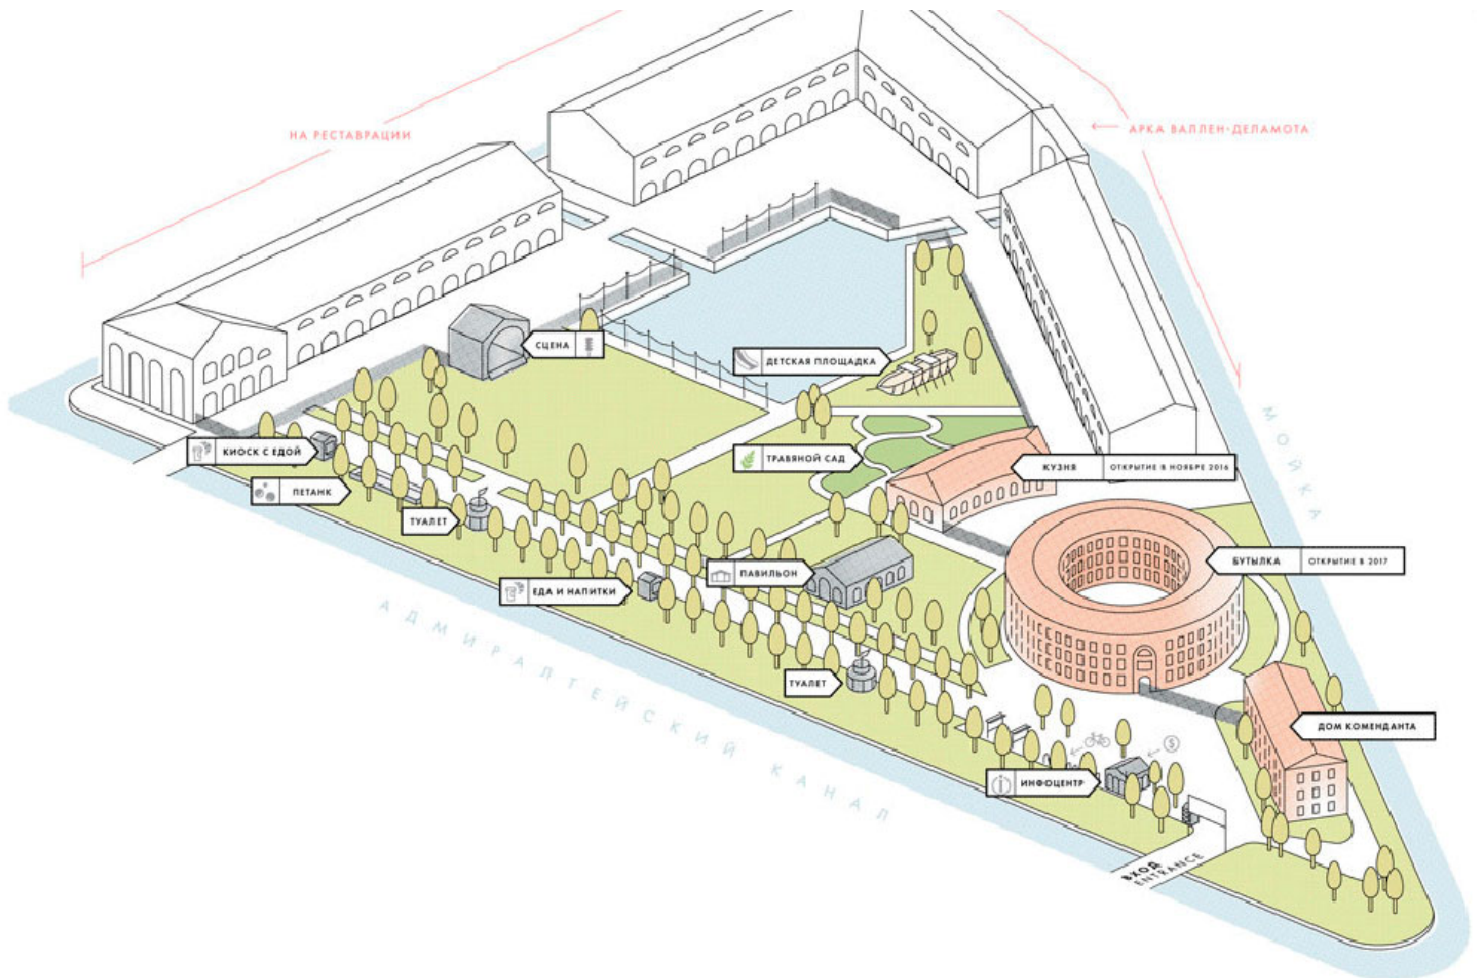

- The restoration and landscaping of the embankment of the Admiralteysky Canal and the island's inner basin, along with two bridges;

- The installation of infrastructure for the engineering and technical support of the island and continued restoration work;

- The installation of lighting architecture for the park areas and the restored buildings;

- A playground modeled after the historical frigate ship Petr and Pavel;

urbanNext Lexicon

New Holland Island

<https://urbannext.net/new-holland-island/>

The planting of an herb garden outside the Foundry building;

The placement of temporary pavilions for hosting cultural events as well as facilities necessary for the administration of the park (kiosks, info centers, a stage, restrooms, and entrance).