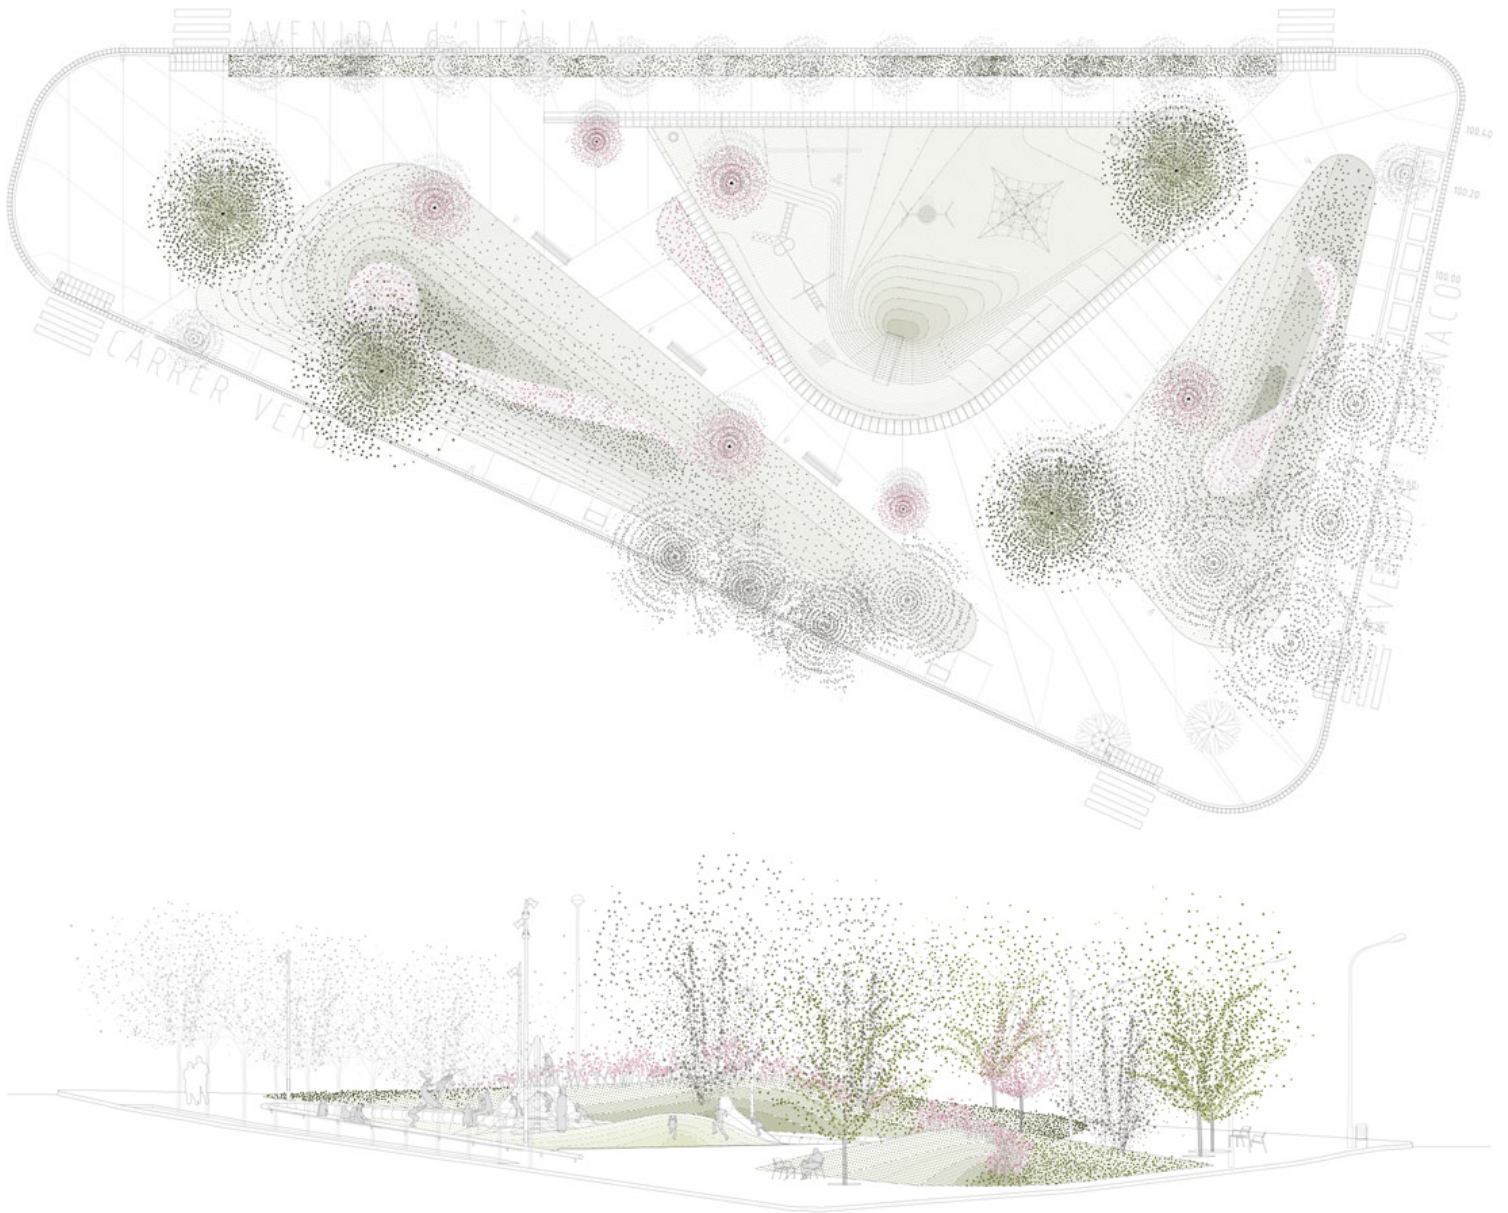

urbanNext Lexicon

Green Space in Verdi Street: Park in Badalona
<https://urbannext.net/green-space-in-verdi/>

ISSN : 2575-5374