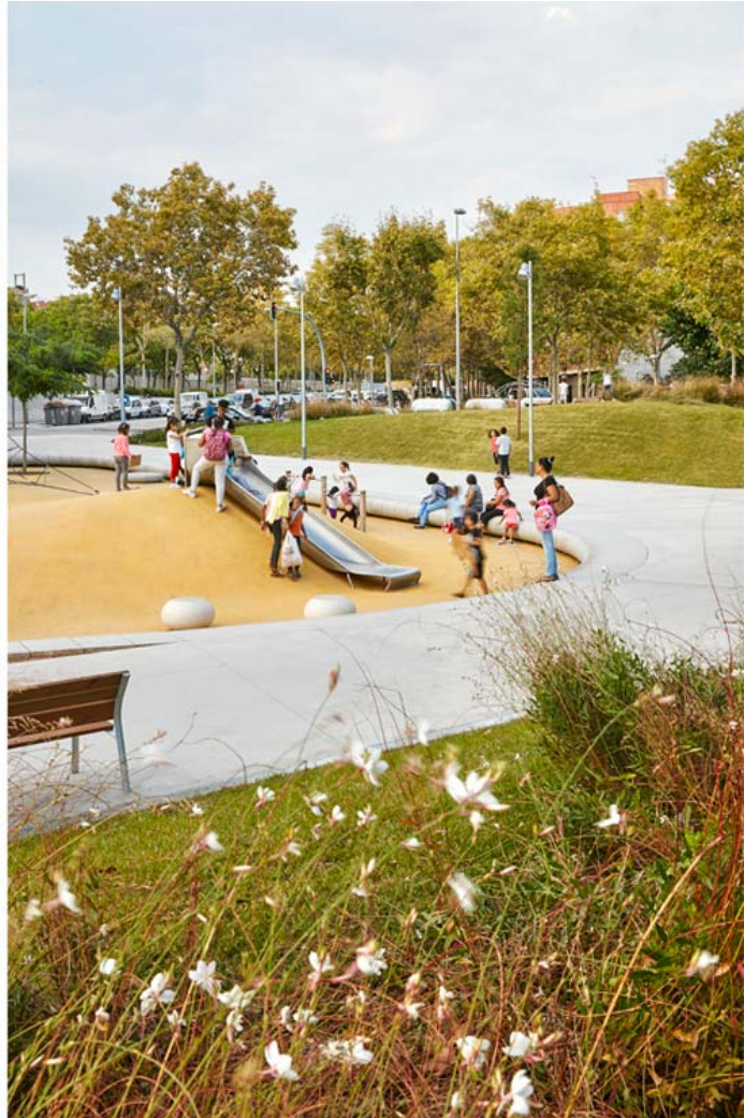

The natural topography of the site is modified to accommodate the proposed programme. Two dunes, planted with grass, creepers and shrubs, offer protection from traffic and a changing landscape with the passing seasons; the play area, marked out by a gentle hollow, takes the form of a yellow rubber dune, a soft material to cushion falls, which, like a game board, invites children to join in.

# urbanNext Lexicon

Green Space in Verdi Street: Park in Badalona  
<https://urbannext.net/green-space-in-verdi/>

Prefabricated concrete is used to make up the difference in level in the play area, its geometry lending itself for use as a bench, as well as stimulating children's imagination so that they appropriate public space. In this way, the fences separating children from adults are eliminated in an integrative, intergenerational solution. The games offered are collective to encourage participation rather than individual play; transparent to allow adults to keep an eye on activities, and abstract to give free rein to the children's imagination.