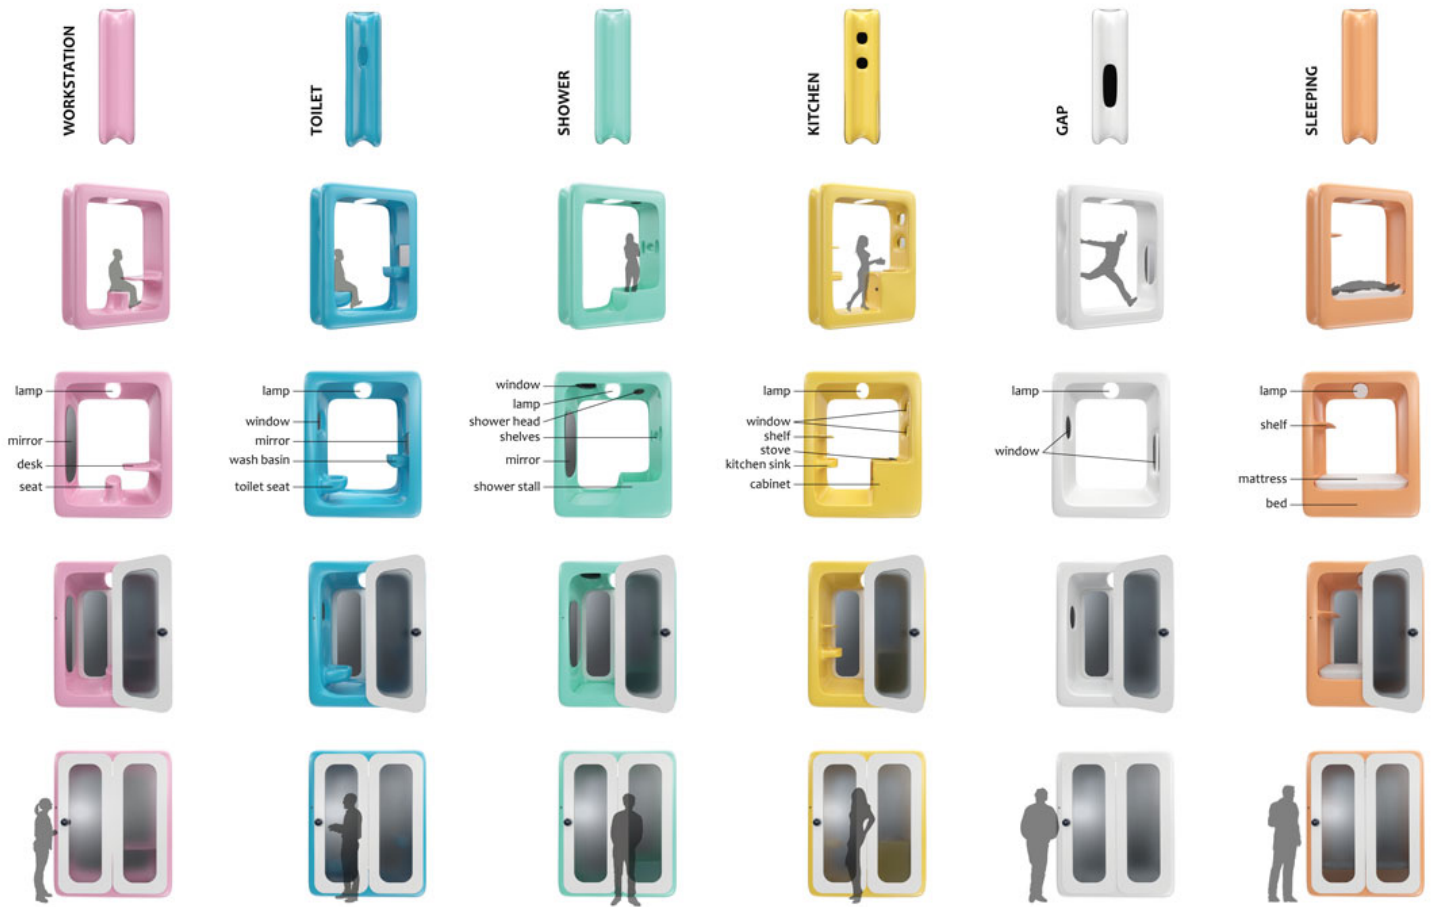

## **What is SLICE**

SLICE is a sustainable, people-centric, connected, self-contained, and flexible plug'n-play urban living solution that caters to the needs of modern city dwellers, freelancers.

### **How Does SLICE Work?**

SLICE consists of a basic unit configuration: a sleeping module and a toilet module. The units are booked and accessed using a digital service. A deposit is required for first-time users and payment is calculated based on a combination of usage time, configuration of modules and usage of utilities, which is deducted automatically. Using the digital service, the user can report on defect modules which will be replaced.

## Accessibility and Usage

User enter the SLICE through a door, which will open by scanning a QR code. Each SLICE will have access to internet, water, electricity and sewage.

## Dimension

Each SLICE has specific dimensions: 0.8 x 2.4 x 2.8m. Depending on the SLICE quantity, the total length will vary.