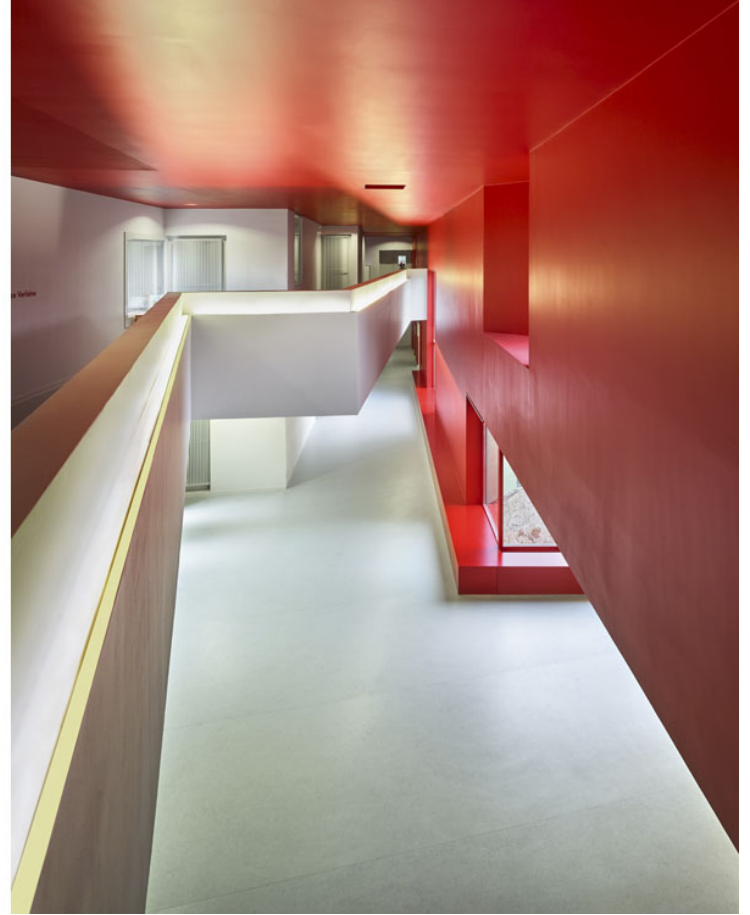

urbanNext Lexicon

Orbec

<https://urbannext.net/orbec/>

ISSN : 2575-5374