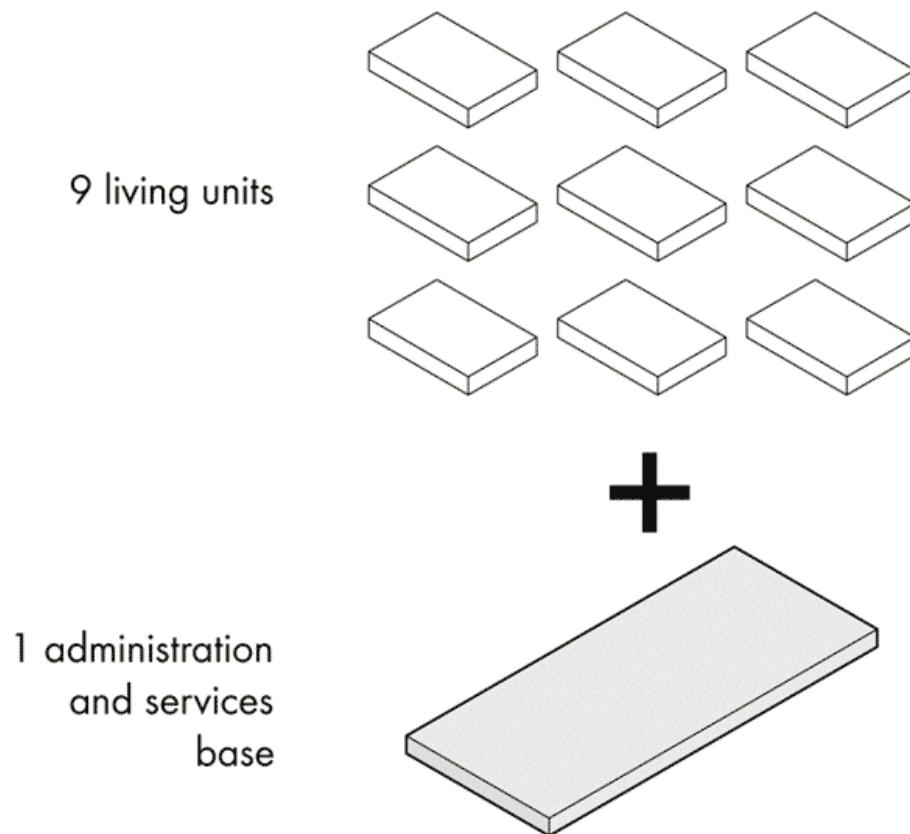

ISSN : 2575-5374

urbanNext Lexicon

Orbec

<https://urbannext.net/orbec/>

To reduce the visual impact of this imposing building, we felt it preferable to divide it up. We achieved the desired effect by using the color green, with the result that the building both blends into the larger landscape and reflects the rural nature of the site. The undersides of the overhangs and the white walls of the base produce a feeling of lightness.

ISSN : 2575-5374

1. programme requirements

Diagrams

site plan

home for dependent elderly people and a nursing home in Orbec
115-beds unit

Plans

home for dependent elderly people and a nursing home in Orbec
115-beds unit

Sections

Each of the living units fits into one section of the building, and all are connected to a south-facing street, backed by the hill. This arrangement provides views through the building from one side to the other, with light punctuating the traffic routes and achieving maximum variety. The color red destructures the space and adds dynamism. We avoided using the conventional colors of a hospital environment.