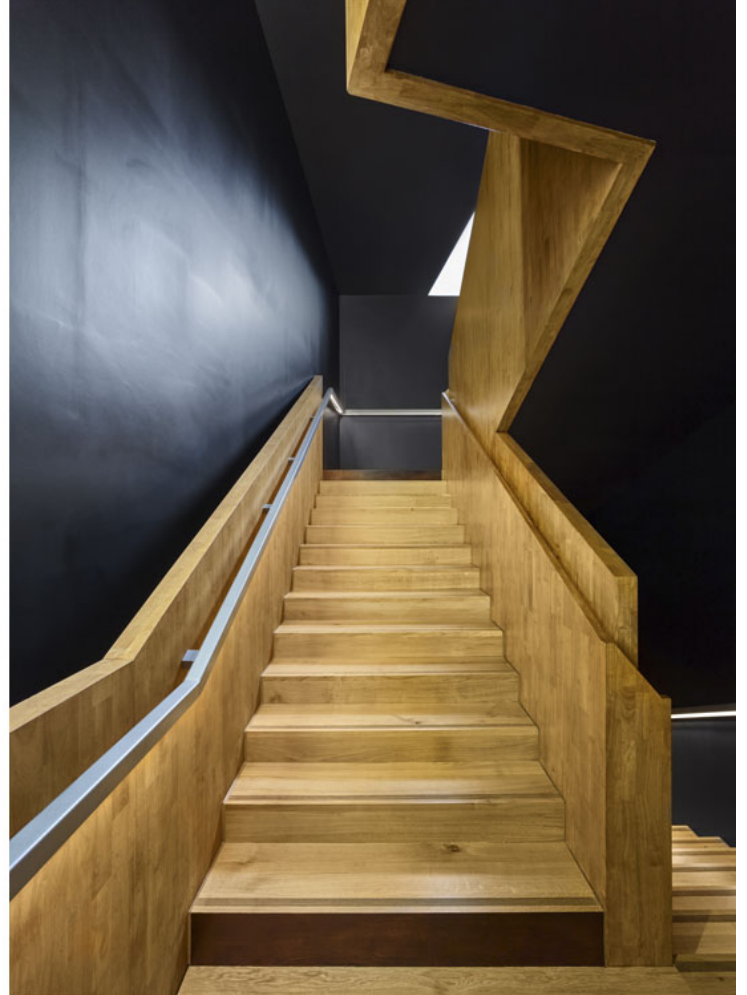

urbanNext Lexicon

Orbec

<https://urbannext.net/orbec/>

ISSN : 2575-5374