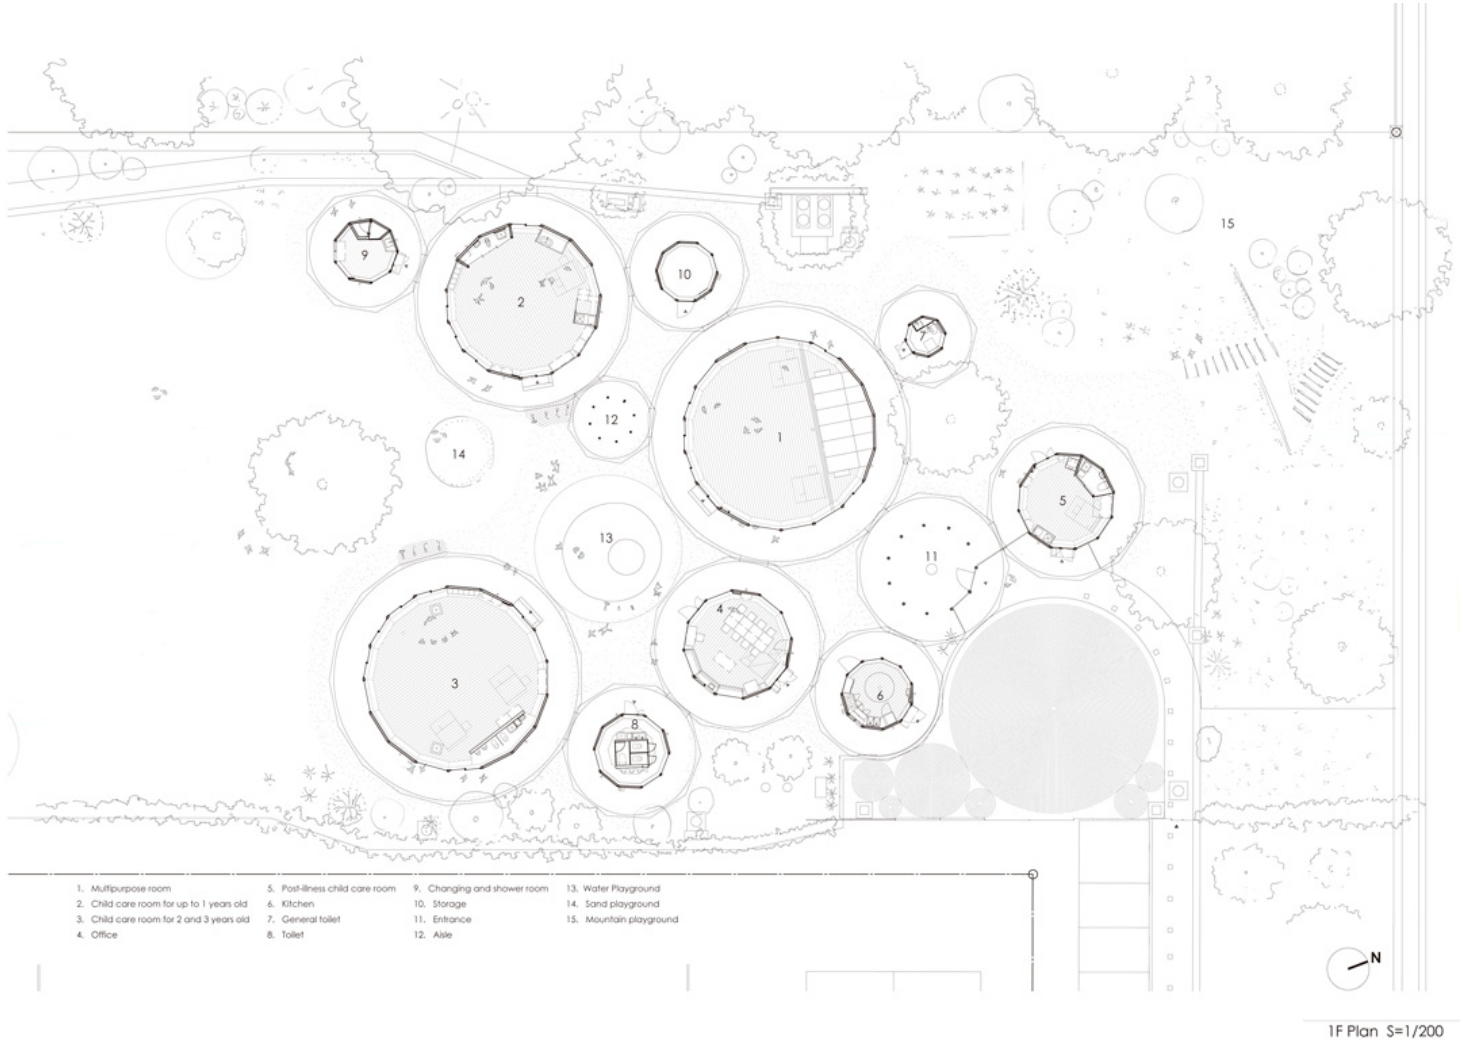

# urbanNext Lexicon

Muku Nursery: 360-degree Visibility Design  
<https://urbannext.net/muku-nursery/>

ISSN : 2575-5374

# urbanNext Lexicon

Muku Nursery: 360-degree Visibility Design  
<https://urbannext.net/muku-nursery/>

The circles are linked with each other and create infinite combinations.

There is only one circle that the children can cross. It is an exterior dish of water at ground level. There is no step but only a gentle slope, and the depth is just 30 centimeters. In the winter, the water is drained and the pool becomes an empty dish where children can run.