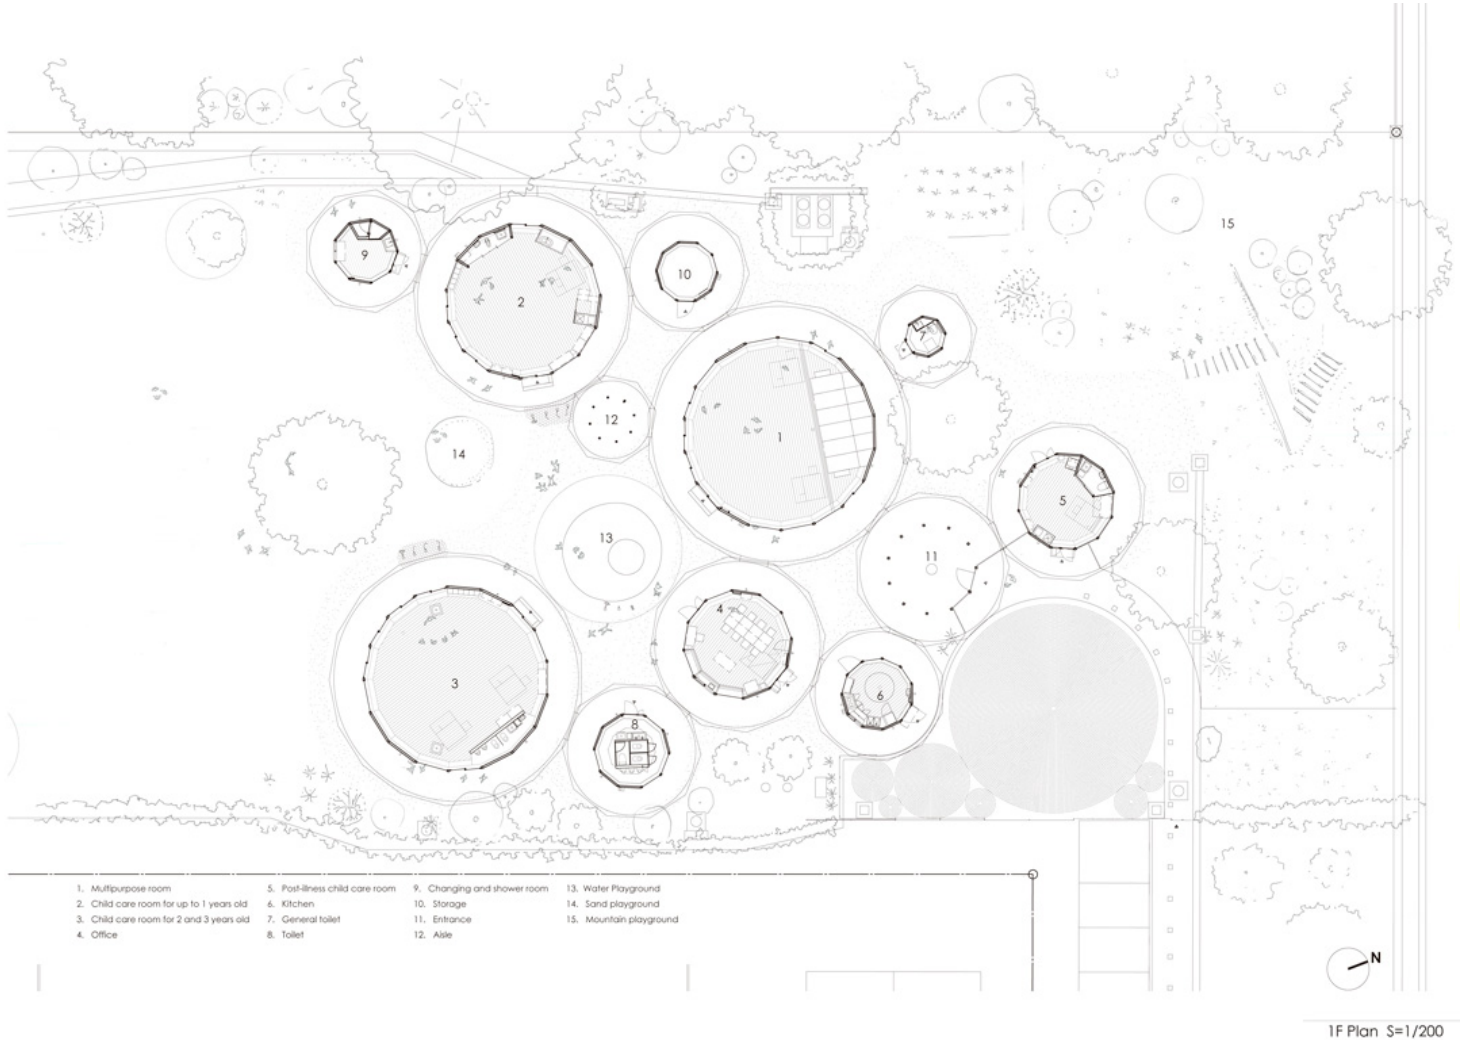

ISSN : 2575-5374

urbanNext Lexicon

Muku Nursery: 360-degree Visibility Design
<https://urbannext.net/muku-nursery/>

ISSN : 2575-5374

urbanNext Lexicon

Muku Nursery: 360-degree Visibility Design
<https://urbannext.net/muku-nursery/>

The circles are linked with each other and create infinite combinations.

There is only one circle that the children can cross. It is an exterior dish of water at ground level. There is no step but only a gentle slope, and the depth is just 30 centimeters. In the winter, the water is drained and the pool becomes an empty dish where children can run.

ISSN : 2575-5374

urbanNext Lexicon

Muku Nursery: 360-degree Visibility Design

<https://urbannext.net/muku-nursery/>

urbanNext Lexicon

Muku Nursery: 360-degree Visibility Design
<https://urbannext.net/muku-nursery/>

Section S=1/200

ISSN : 2575-5374

urbanNext Lexicon

Muku Nursery: 360-degree Visibility Design

<https://urbannext.net/muku-nursery/>

ISSN : 2575-5374

urbanNext Lexicon

Muku Nursery: 360-degree Visibility Design
<https://urbannext.net/muku-nursery/>