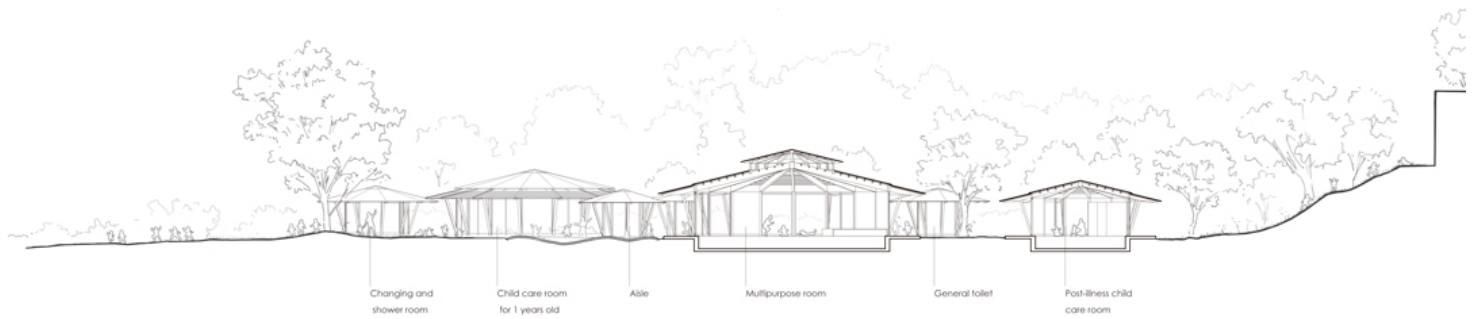

The circles are linked with each other and create infinite combinations.

There is only one circle that the children can cross. It is an exterior dish of water at ground level. There is no step but only a gentle slope, and the depth is just 30 centimeters. In the winter, the water is drained and the pool becomes an empty dish where children can run.

ISSN : 2575-5374

urbanNext Lexicon

Muku Nursery: 360-degree Visibility Design

<https://urbannext.net/muku-nursery/>

urbanNext Lexicon

Muku Nursery: 360-degree Visibility Design
<https://urbannext.net/muku-nursery/>