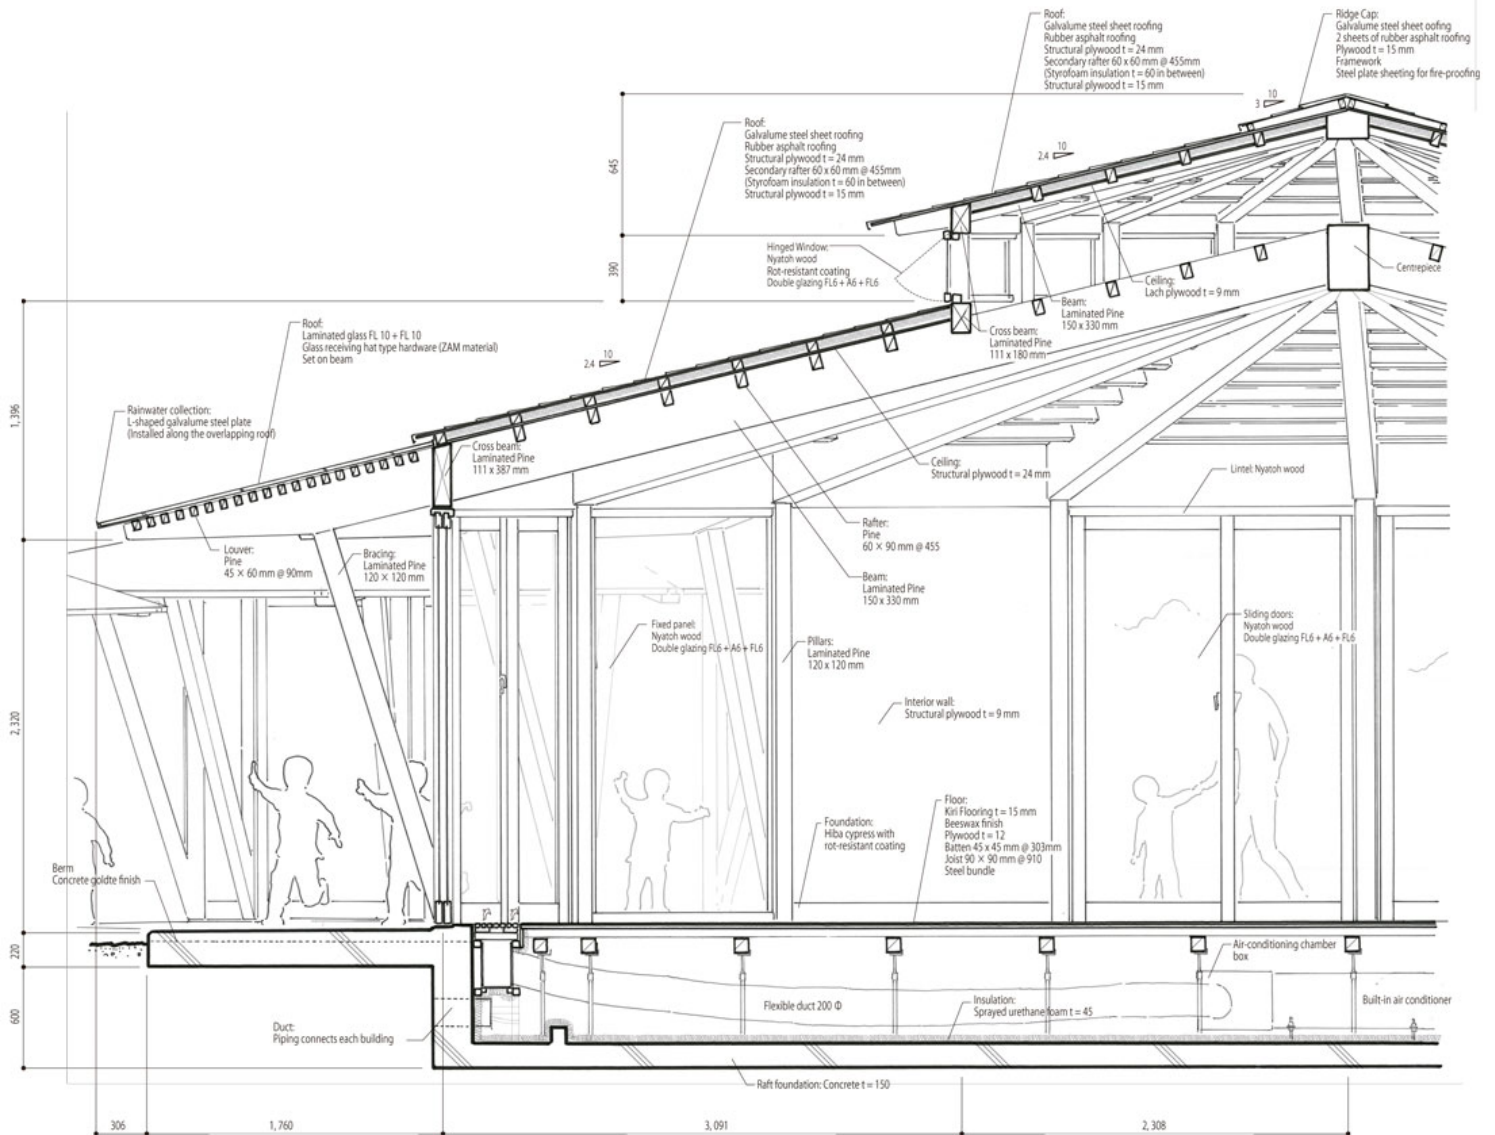

urbanNext Lexicon

Muku Nursery: 360-degree Visibility Design
<https://urbannext.net/muku-nursery/>

The idea behind this project should be called bubbles, rather than a circular plan. In plan, the design looks like bubbles slowly rising into the air, keeping an optimum distance from one another. Each bubble has only one function. There are no walls inside. Like a single-cell organism supported by organelles, mitochondria, ribosomes, etc., each bubble is supported by furniture and low partitions.

The circles are linked with each other and create infinite combinations.

There is only one circle that the children can cross. It is an exterior dish of water at ground level. There is no step but only a gentle slope, and the depth is just 30 centimeters. In the winter, the water is drained and the pool becomes an empty dish where children can run.

ISSN : 2575-5374

urbanNext Lexicon

Muku Nursery: 360-degree Visibility Design

<https://urbannext.net/muku-nursery/>

urbanNext Lexicon

Muku Nursery: 360-degree Visibility Design
<https://urbannext.net/muku-nursery/>

Section S=1/200

ISSN : 2575-5374

urbanNext Lexicon

Muku Nursery: 360-degree Visibility Design

<https://urbannext.net/muku-nursery/>

ISSN : 2575-5374

urbanNext Lexicon

Muku Nursery: 360-degree Visibility Design
<https://urbannext.net/muku-nursery/>