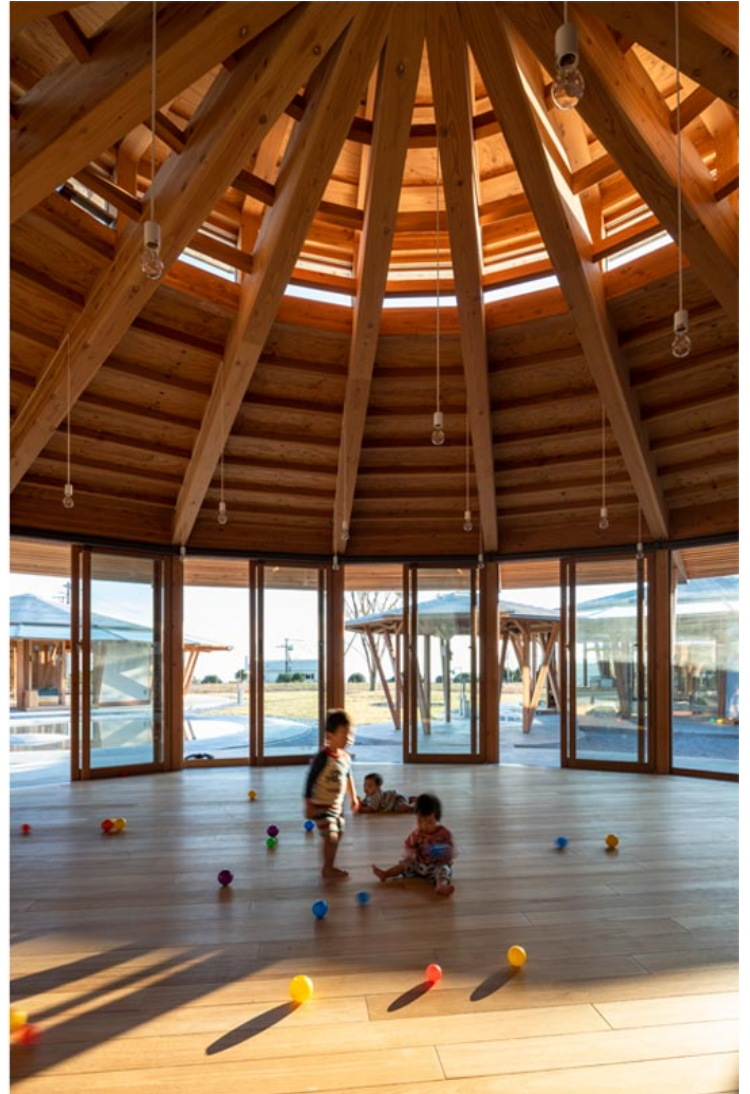

urbanNext Lexicon

Muku Nursery: 360-degree Visibility Design
<https://urbannext.net/muku-nursery/>

ISSN : 2575-5374