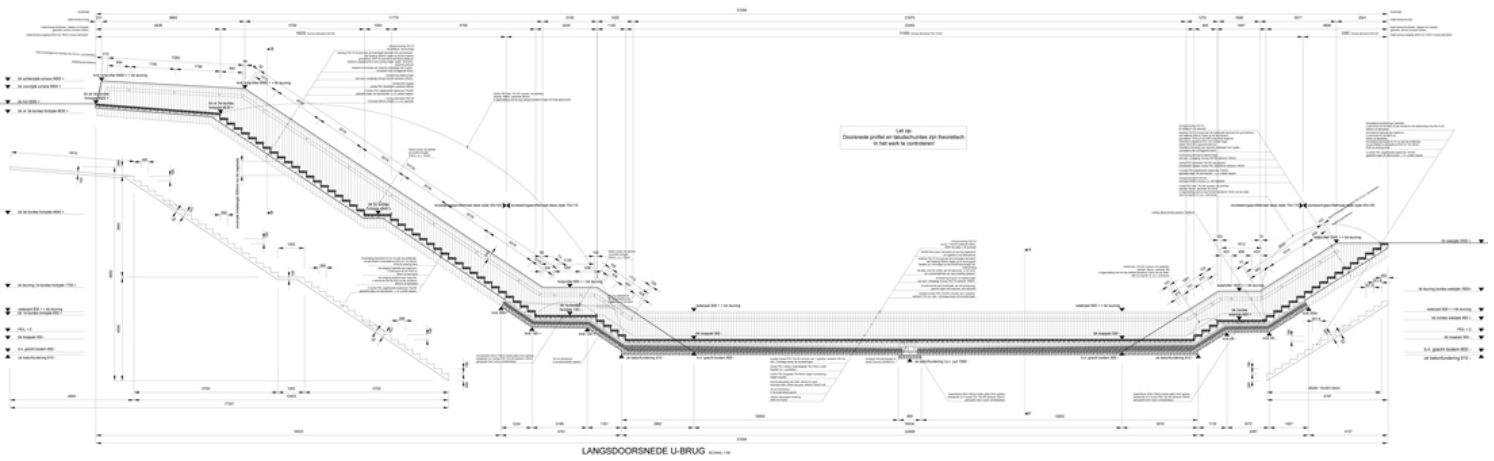

urbanNext Lexicon

Moses Bridge: Access Across the Moat

<https://urbannext.net/moses-bridge-access-across-the-moat/>

The West Brabant Water Line is a defense line consisting of a series of fortresses and cities with inundation areas in the southwest of the Netherlands. It dates from the 17th century but fell into disrepair in the 19th century. When the water line was finally restored, an access bridge across the moat of one of the fortresses, Fort de Roovere, was needed.

Its construction is entirely made of wood, waterproofed with EPDM foil. The bridge lies like a trench in the fortress and the moat, shaped to blend in with the outlines of the landscape. The bridge cannot be seen from a distance, because the ground and the water come all the way up to its edges.

When you get closer, the fortress opens up to you through a narrow trench. You can then walk up to its gates like Moses parting the water.

ISSN : 2575-5374

urbanNext Lexicon

Moses Bridge: Access Across the Moat
<https://urbannext.net/moses-bridge-access-across-the-moat/>