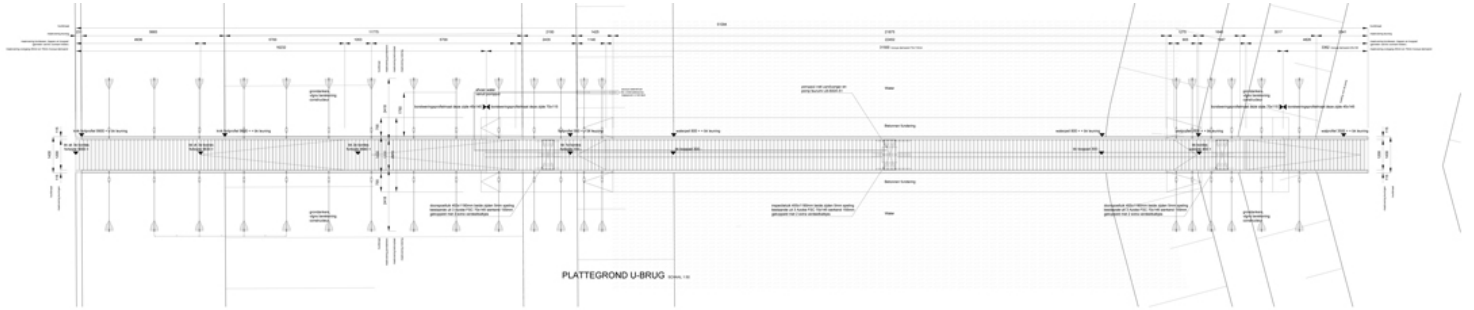

Its construction is entirely made of wood, waterproofed with EPDM foil. The bridge lies like a trench in the fortress and the moat, shaped to blend in with the outlines of the landscape. The bridge cannot be seen from a distance, because the ground and the water come all the way up to its edges.

When you get closer, the fortress opens up to you through a narrow trench. You can then walk up to its gates like Moses parting the water.

ISSN : 2575-5374

urbanNext Lexicon

Moses Bridge: Access Across the Moat
<https://urbannext.net/moses-bridge-access-across-the-moat/>