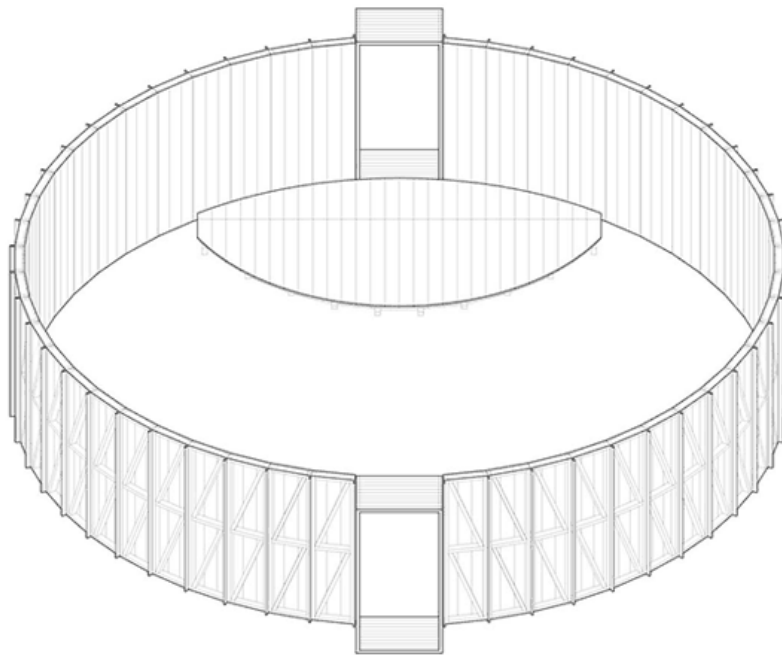

urbanNext Lexicon

Modular Pavilions

<https://urbannext.net/modular-pavilions/>

through them, all connected.

ISSN : 2575-5374