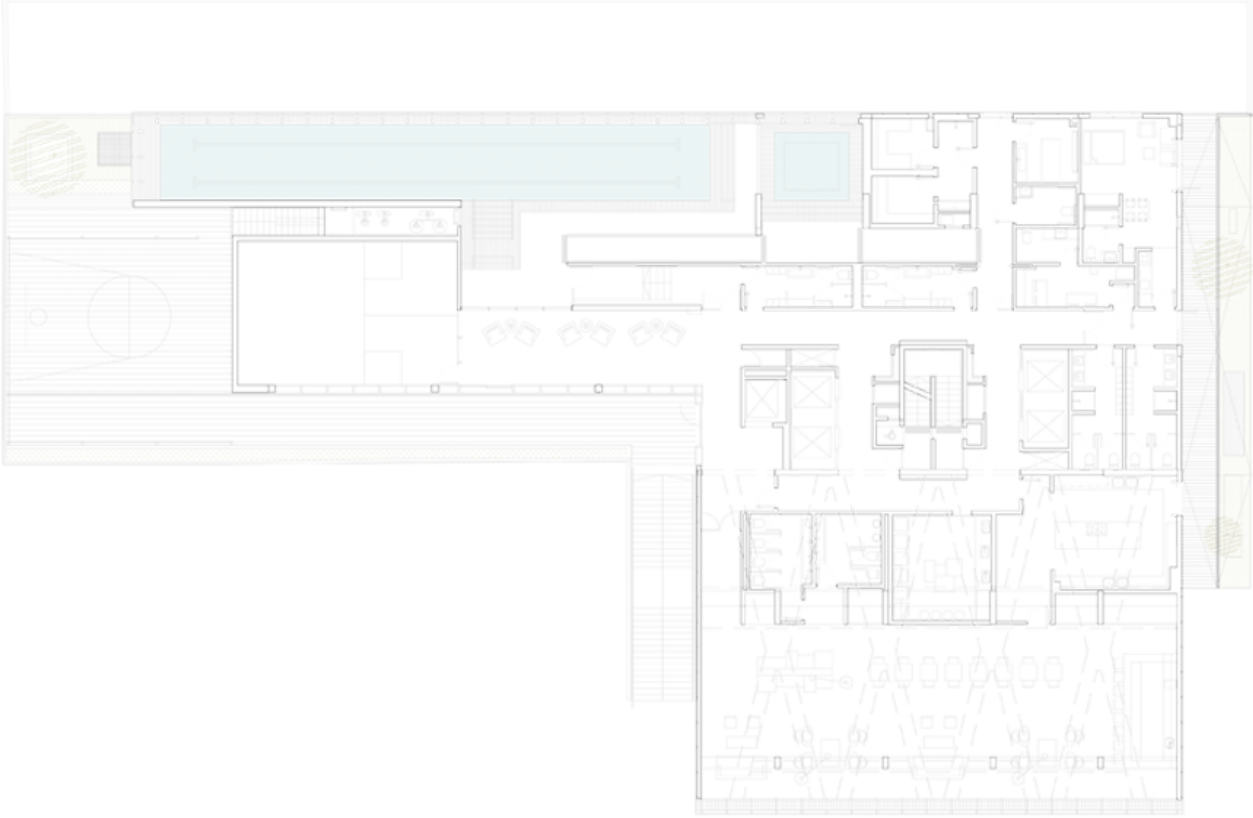

urbanNext Lexicon

Itaim Tower: Shifting from the Traditional Network
<https://urbannext.net/itaim-tower/>