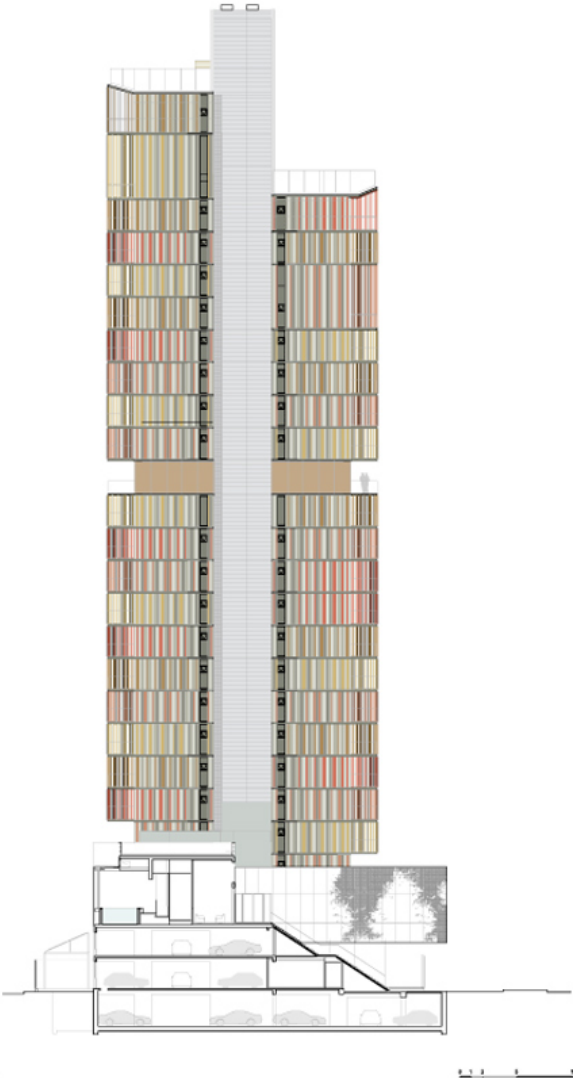

urbanNext Lexicon

Itaim Tower: Shifting from the Traditional Network
<https://urbannext.net/itaim-tower/>