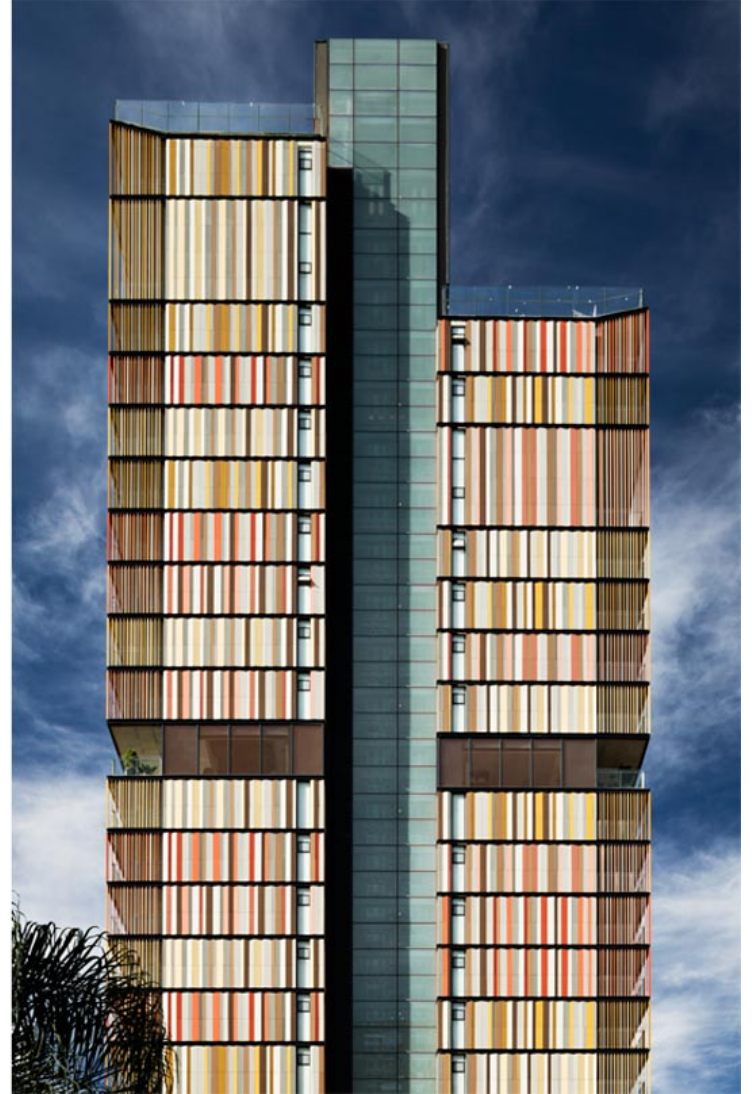

urbanNext Lexicon

Itaim Tower: Shifting from the Traditional Network
<https://urbannext.net/itaim-tower/>

The project seeks to maximize space and functionality, a challenge considering that the tower was greatly conditioned by the volumetric limitations imposed by the regulations and by the strict requirements of optimization. The small apartments with large individual terraces are distributed amid communal lobbies and elevators with views to the city. The social areas – not included in the floor area ratio calculation – are located on a differentiated intermediate floor, which divides the tower into two parts.

ISSN : 2575-5374