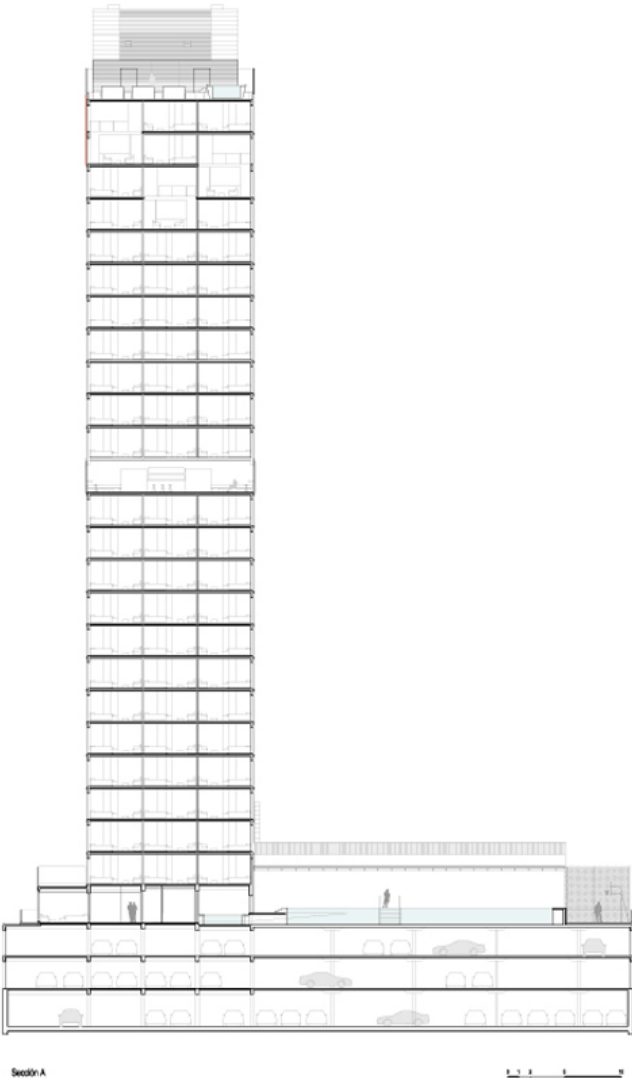

urbanNext Lexicon

Itaim Tower: Shifting from the Traditional Network
<https://urbannext.net/itaim-tower/>

The Itaim Tower is an apartment building located in Itaim Bibi (São Paulo), a neighborhood under transformation that is shifting from the traditional network of horizontal detached houses to a skyline of high buildings, mainly residential, that are intended to meet the growing housing demand among the prosperous upper-middle class in the country's financial capital.

ISSN : 2575-5374

urbanNext Lexicon

Itaim Tower: Shifting from the Traditional Network
<https://urbannext.net/itaim-tower/>

The building comprises 123 small apartments – of about 30 sq.m. each – distributed along 85 m in height, which are built over a platform of common areas (squash, indoor pool, restaurant, social room, etc.) and a basement parking area.

ISSN : 2575-5374

urbanNext Lexicon

Itaim Tower: Shifting from the Traditional Network
<https://urbannext.net/itaim-tower/>

The project seeks to maximize space and functionality, a challenge considering that the tower was greatly conditioned by the volumetric limitations imposed by the regulations and by the strict requirements of optimization. The small apartments with large individual terraces are distributed amid communal lobbies and elevators with views to the city. The social areas – not included in the floor area ratio calculation – are located on a differentiated intermediate floor, which divides the tower into two parts.

ISSN : 2575-5374

urbanNext Lexicon

Itaim Tower: Shifting from the Traditional Network
<https://urbannext.net/itaim-tower/>

urbanNext Lexicon

Itaim Tower: Shifting from the Traditional Network
<https://urbannext.net/itaim-tower/>