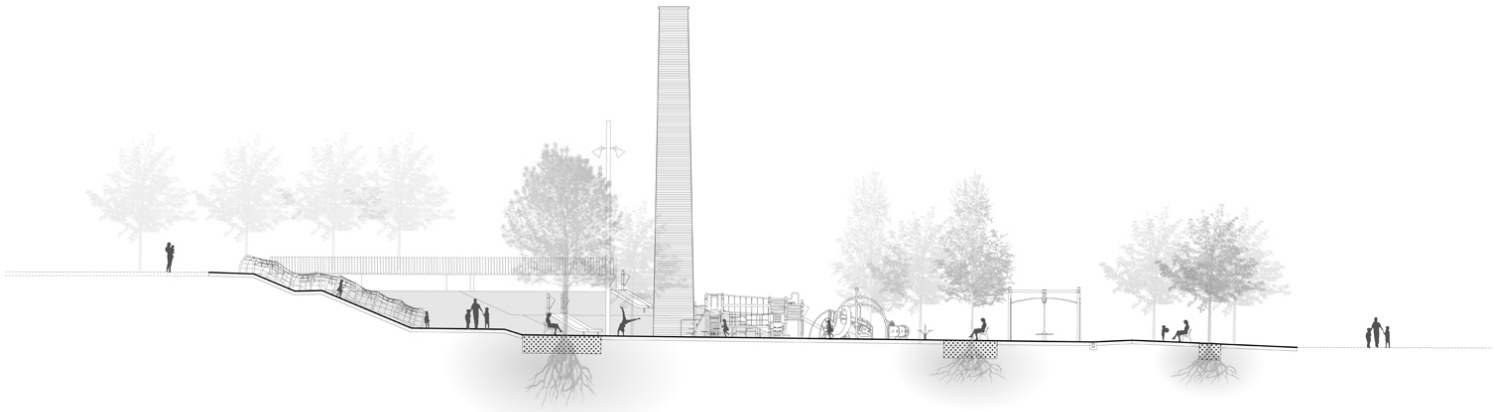

urbanNext Lexicon

Playground in Les Planes Park
<https://urbannext.net/inclusive-playground/>

ISSN : 2575-5374