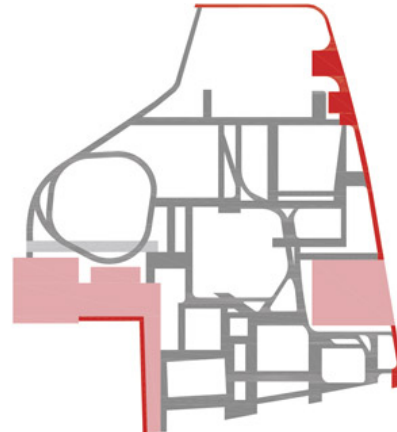

2. vegetation

4. corridors

Internally, a central atrium connects all the floors with a shifting configuration, resulting from the rotation and mirroring of a typical floorplan on the top four stories, where the rooms and meeting spaces are contained. Through a continuous variation, the plans avoid an institutional feeling of stacking and repetition, while remaining modular and thus economical in terms of construction. The importance given to the communal life on these floors results in an inversion of the traditional position of the bathroom as a threshold between the entrance and the bedroom. Instead, there is a stronger link between hallways ("streets") and bedrooms through internal shuttered windows and the bathrooms are associated with the private open spaces along the façades ("gardens").