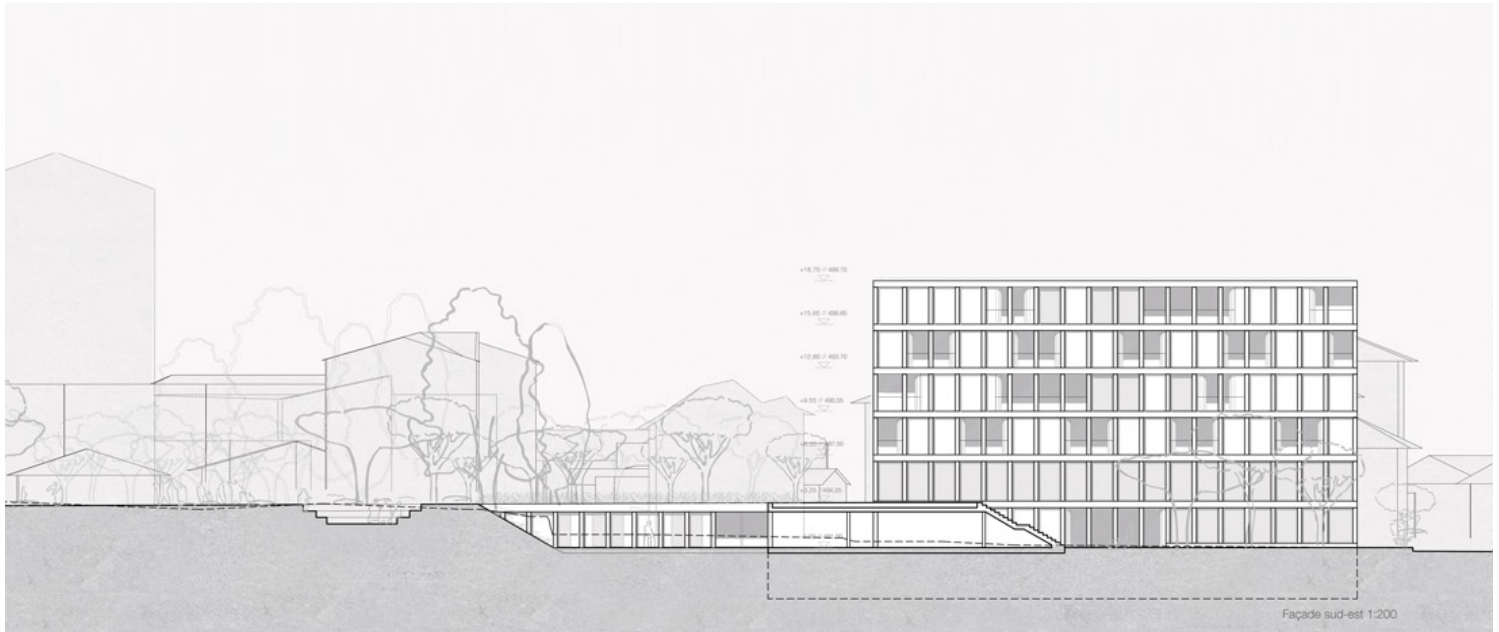

urbanNext Lexicon

Elderly House Castel Notre Dame
<https://urbannext.net/elderly-house-castel-notre-dame/>

different arrangement on each façade.

ISSN : 2575-5374