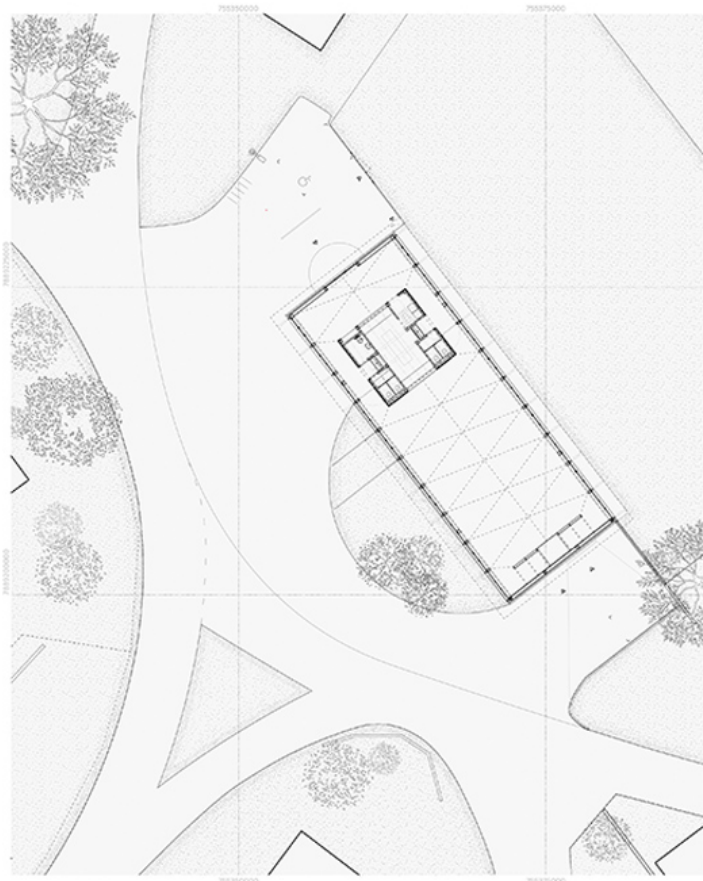

urbanNext Lexicon

Community Hall Bussy-sur-Moudon
<https://urbannext.net/community-hall-bussy-sur-moudon/>

plan de situation
1:300