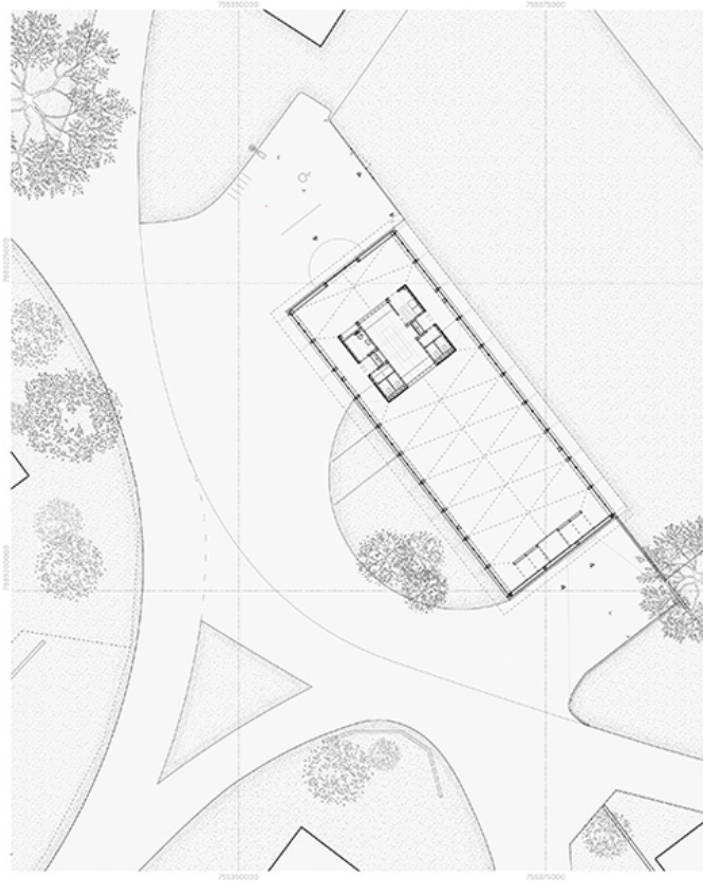

urbanNext Lexicon

Community Hall Bussy-sur-Moudon
<https://urbannext.net/community-hall-bussy-sur-moudon/>

plan de situation
1:300