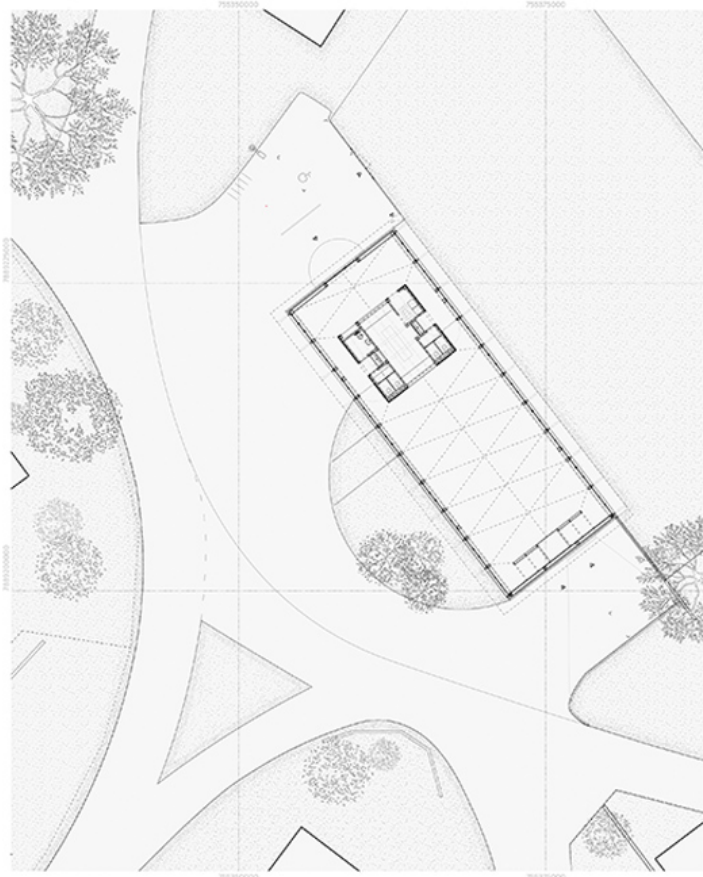

urbanNext Lexicon

Community Hall Bussy-sur-Moudon
<https://urbannext.net/community-hall-bussy-sur-moudon/>

plan de situation
1:300