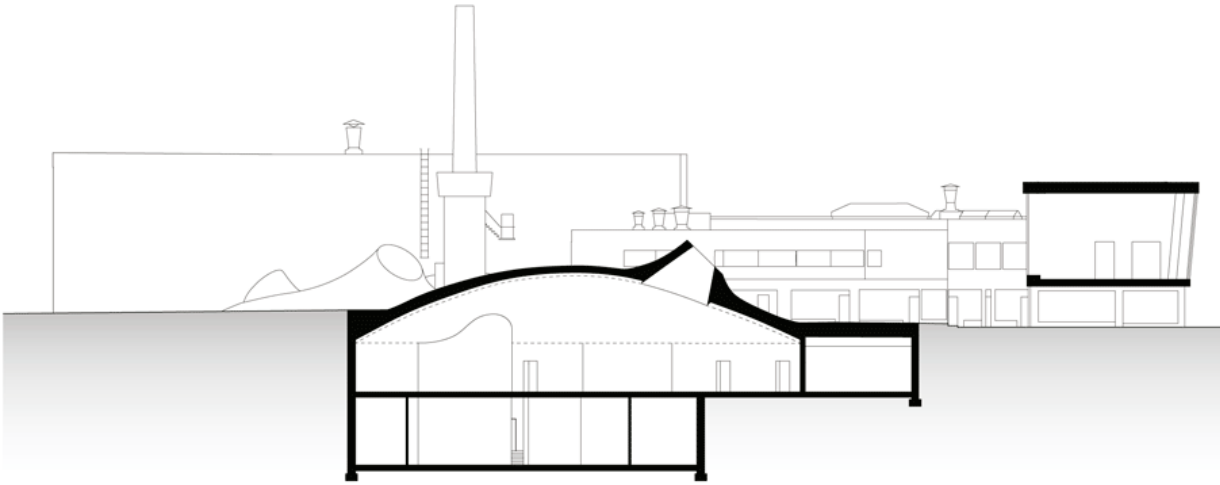

urbanNext Lexicon

Amos Rex: A New Museum in an Interesting Point

<https://urbannext.net/amos-rex/>

Amos REX
Section B
1:500

ISSN : 2575-5374