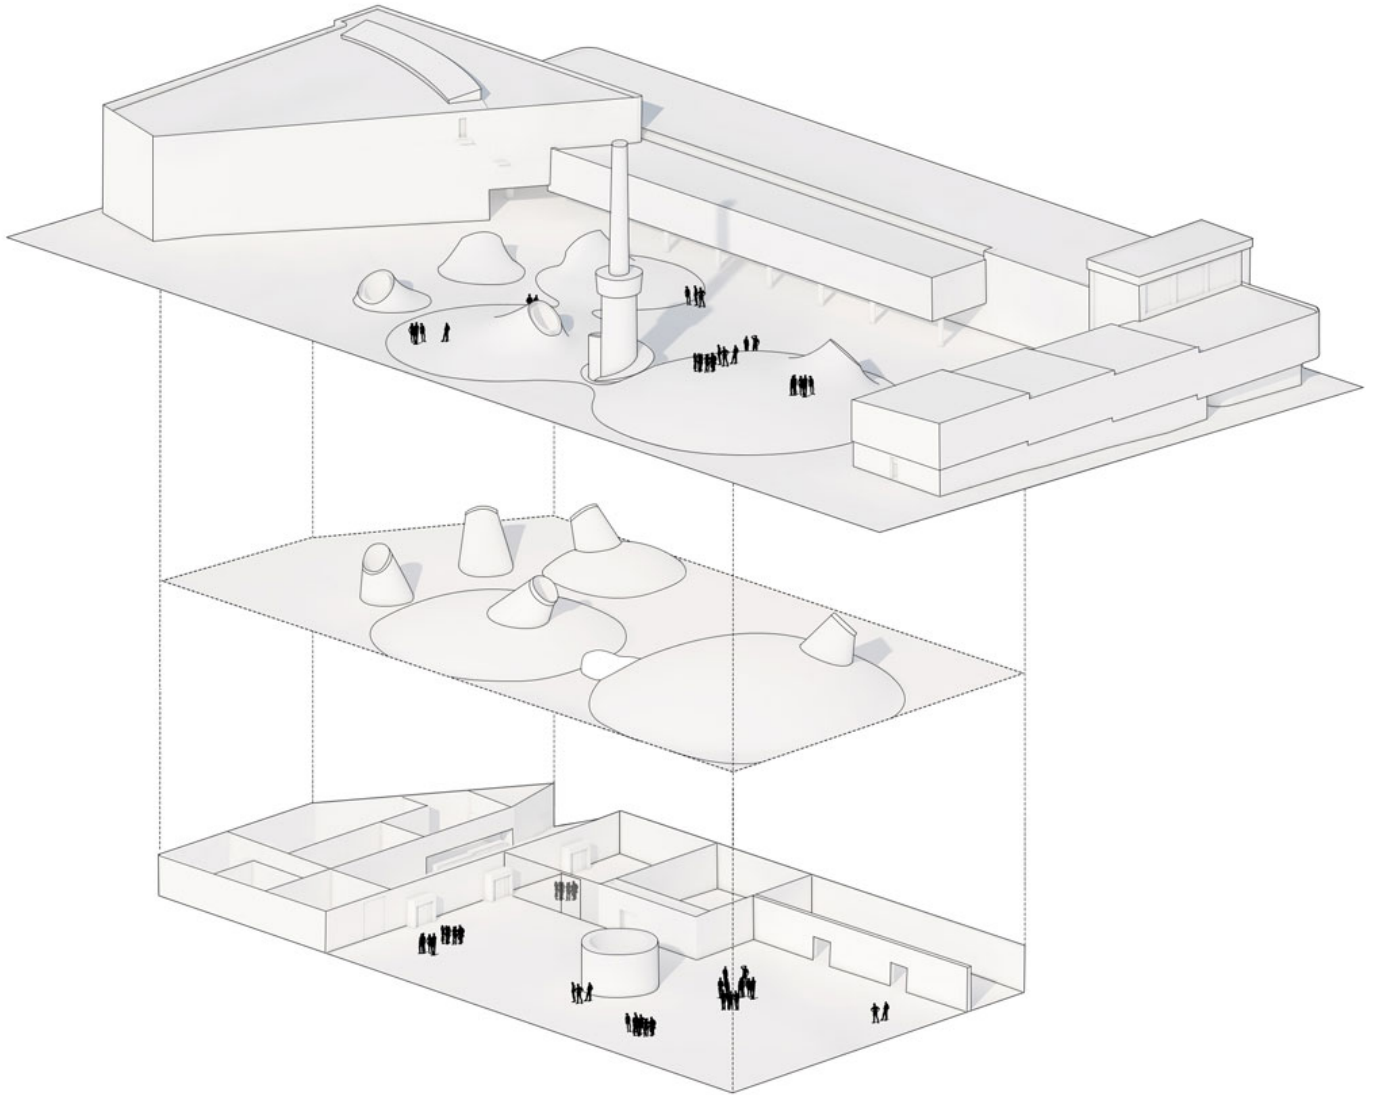

urbanNext Lexicon

Amos Rex: A New Museum in an Interesting Point

<https://urbannext.net/amos-rex/>

ISSN : 2575-5374