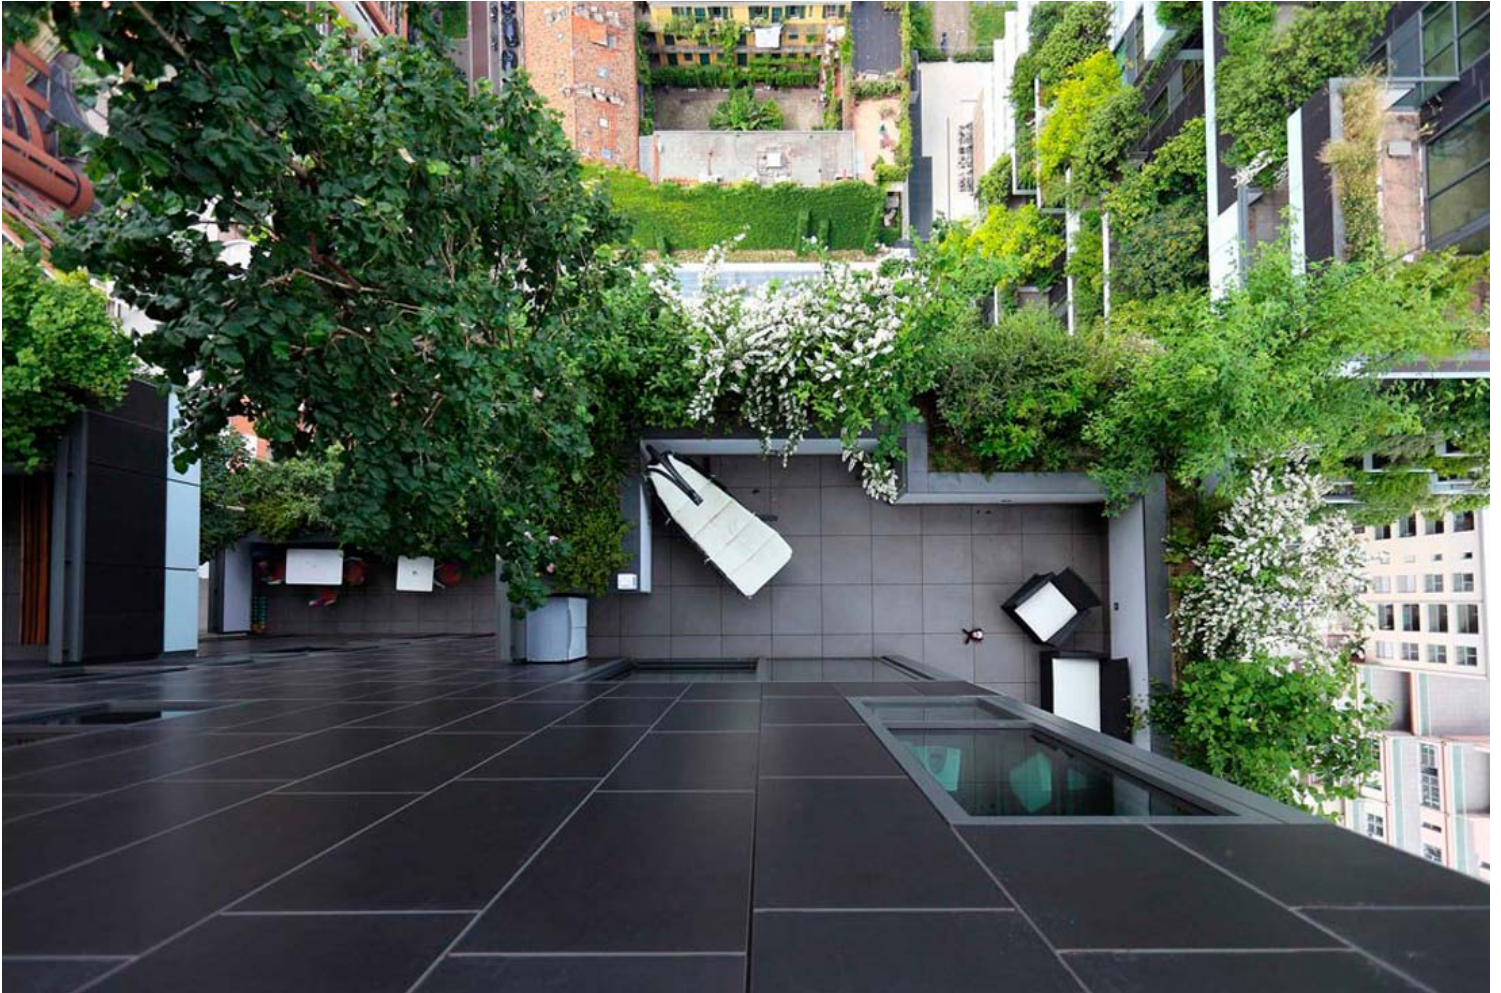

urbanNext Lexicon

Vertical Forest: A Sustainable Residential Building

<https://urbannext.net/vertical-forest/>

ISSN : 2575-5374