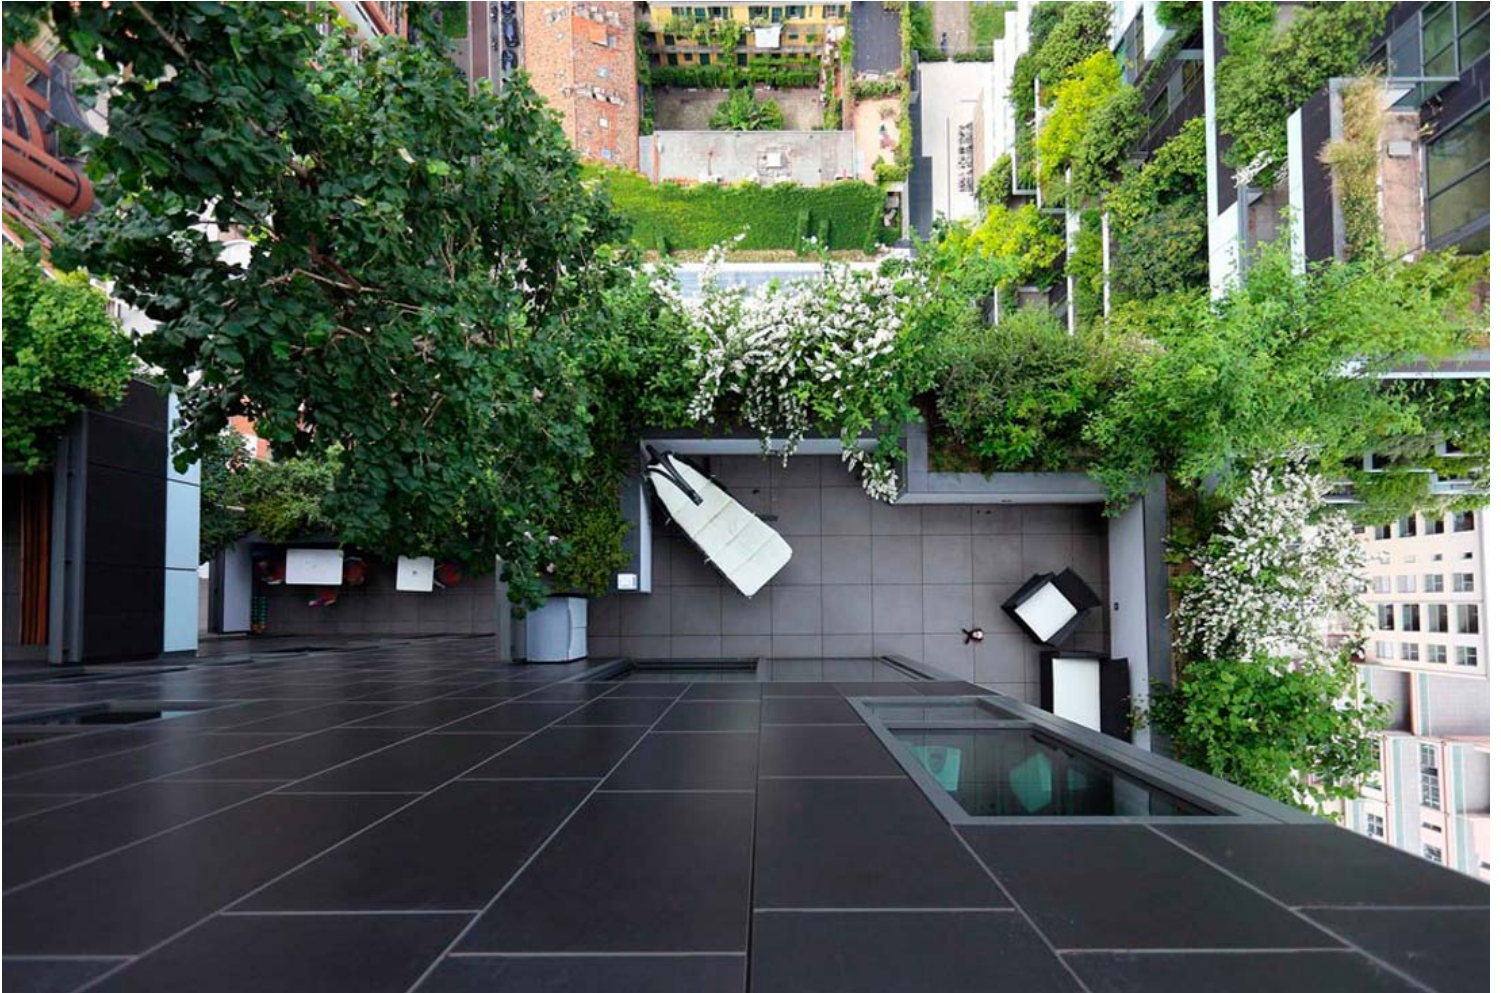

urbanNext Lexicon

Vertical Forest: A Sustainable Residential Building

<https://urbannext.net/vertical-forest-1/>

ISSN : 2575-5374