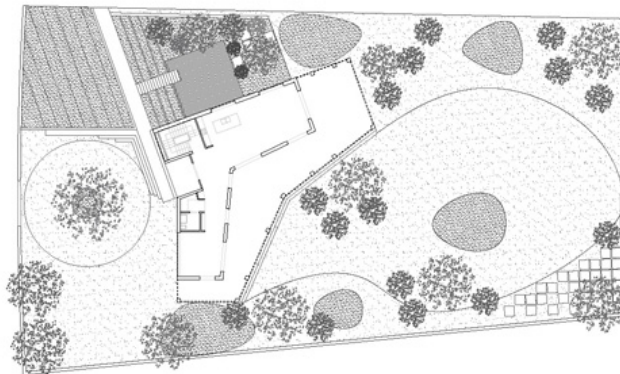

urbanNext Lexicon

Tropical Chalet: Welcoming the Surrounding Environment

<https://urbannext.net/tropical-chalet/>

ISSN : 2575-5374