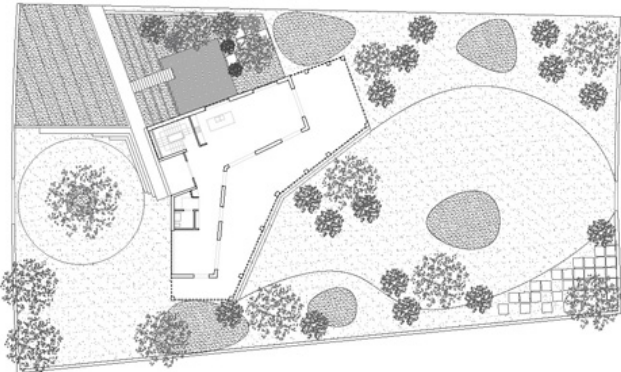

urbanNext Lexicon

Tropical Chalet: Welcoming the Surrounding Environment
<https://urbannext.net/tropical-chalet/>

ISSN : 2575-5374