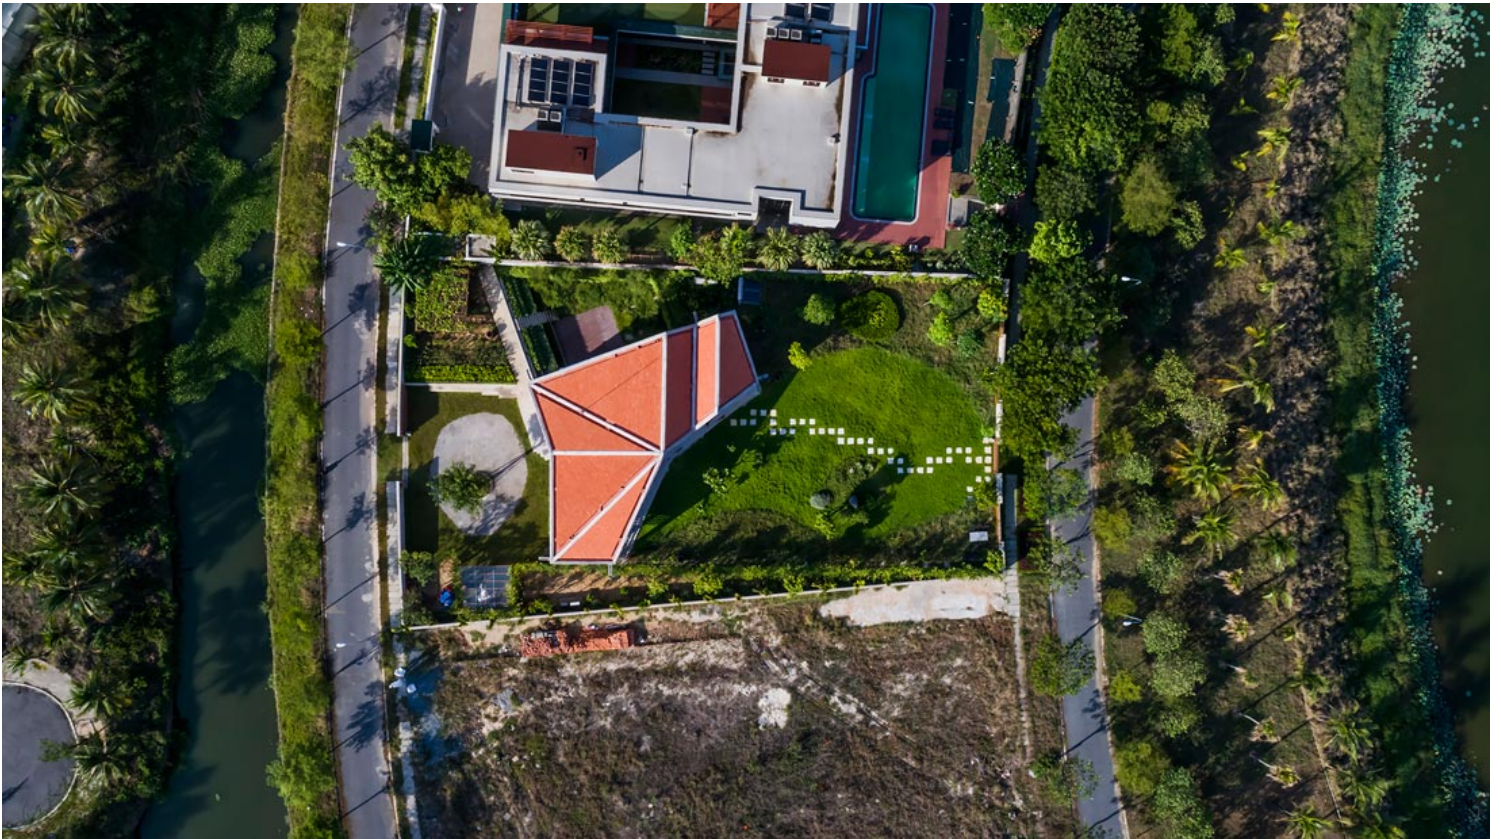

TROPICAL CHALET: WELCOMING THE SURROUNDING ENVIRONMENT

Posted on October 22, 2020 by martabuges

Categories: [Designing Matter](#), [Energy and sustainability](#), [g8a architects](#), [Low Density](#), [Project](#)

urbanNext Lexicon

Tropical Chalet: Welcoming the Surrounding Environment

<https://urbannext.net/tropical-chalet/>

The four-bedroom family villa "Tropical Chalet" reflects the simplicity of its idyllic context through a porous design that welcomes the surrounding environment of lakefront greenery. The rectangular plot is cushioned in a new town residential area in the Vietnamese coastal region of Danang, a tranquil area along the seaside.

ISSN : 2575-5374

urbanNext Lexicon

Tropical Chalet: Welcoming the Surrounding Environment

<https://urbannext.net/tropical-chalet/>

The plot faces a lake, revealing a marine panorama that is optimized by the L-shaped massing of the building. The large surrounding garden respects the native context and creates a cool and placid atmosphere for the family to enjoy.

<https://urbannext.net/tropical-chalet/>

Second, the remarkable form of the geometric and undulating roof continues the design narrative, creating a unique perspective and a varied experience for each user. From the interior, the roof represents a smooth cool surface of waxed concrete hiding the structural framework of the terracotta tiled roofing from view. This “double roof façade”, visually discrete, reinforces the sustainability of the project by offering cooling characteristics.