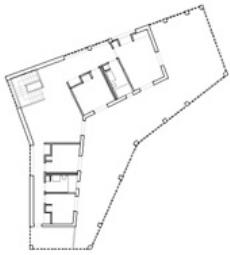

urbanNext Lexicon

Tropical Chalet: Welcoming the Surrounding Environment
<https://urbannext.net/tropical-chalet/>

ISSN : 2575-5374