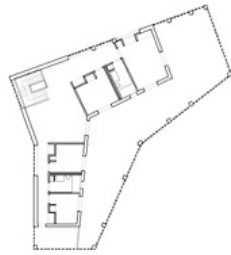

urbanNext Lexicon

Tropical Chalet: Welcoming the Surrounding Environment
<https://urbannext.net/tropical-chalet/>

ISSN : 2575-5374