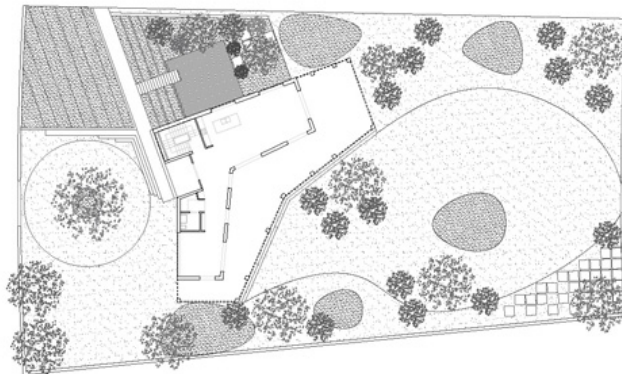

urbanNext Lexicon

Tropical Chalet: Welcoming the Surrounding Environment
<https://urbannext.net/tropical-chalet/>

ISSN : 2575-5374