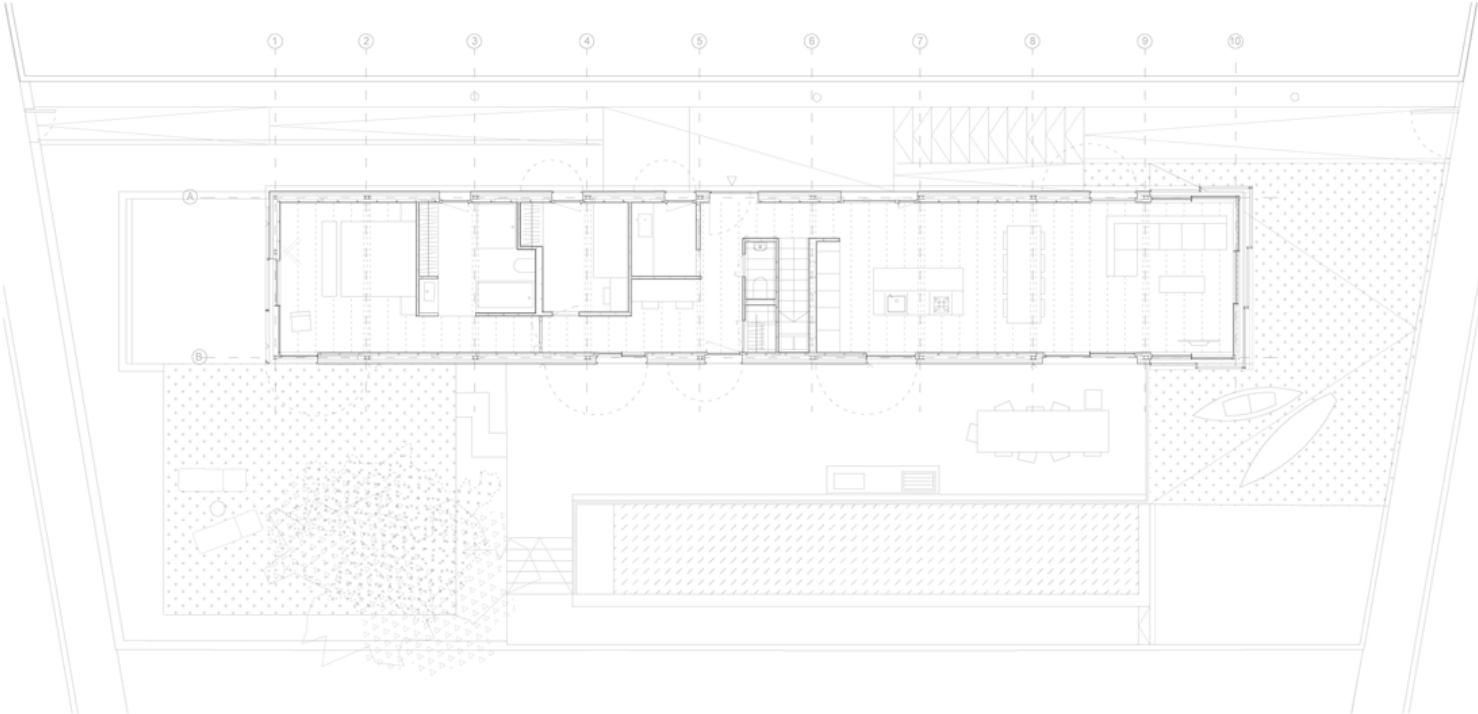

urbanNext Lexicon

Summer House: Significant Connection with the Place
<https://urbannext.net/summer-house/>

0 1 2 4 8m e 1/200