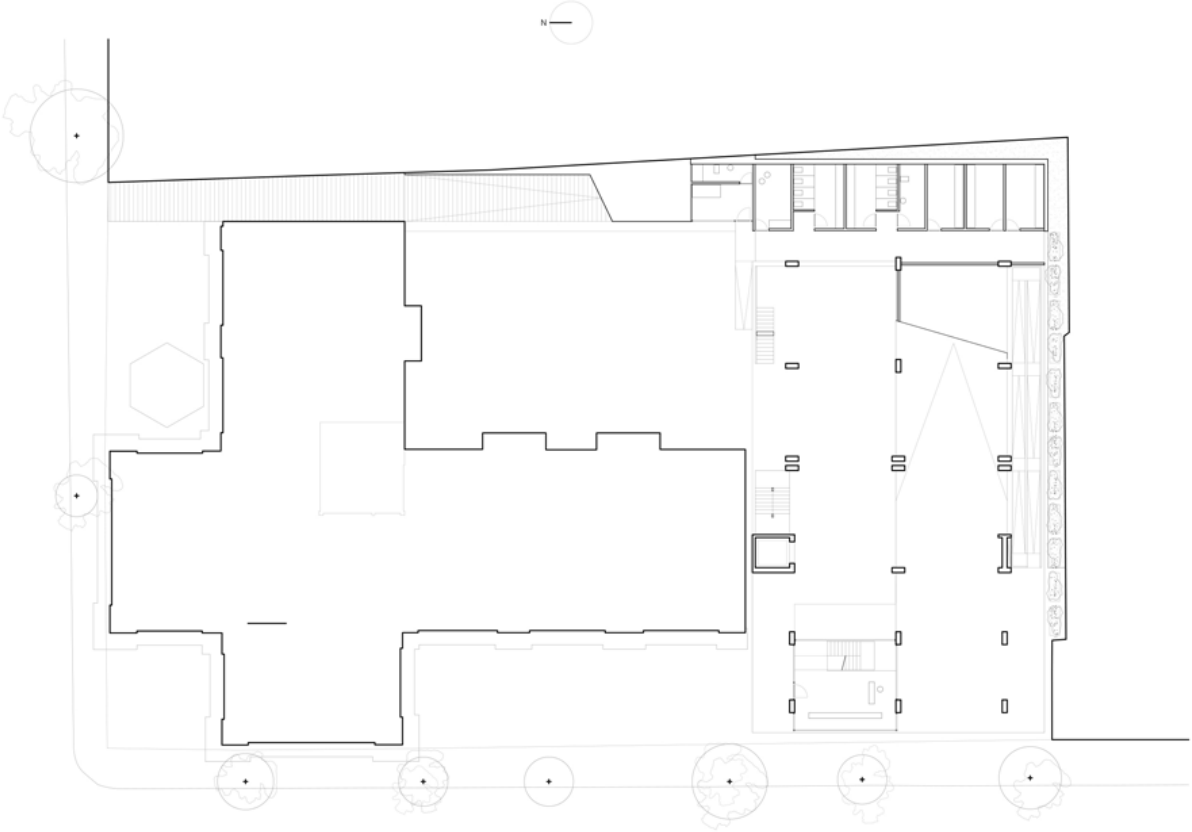

urbanNext Lexicon

San José Station: New Hub for Cultural and Economic Activity
<https://urbannext.net/san-jose-station/>