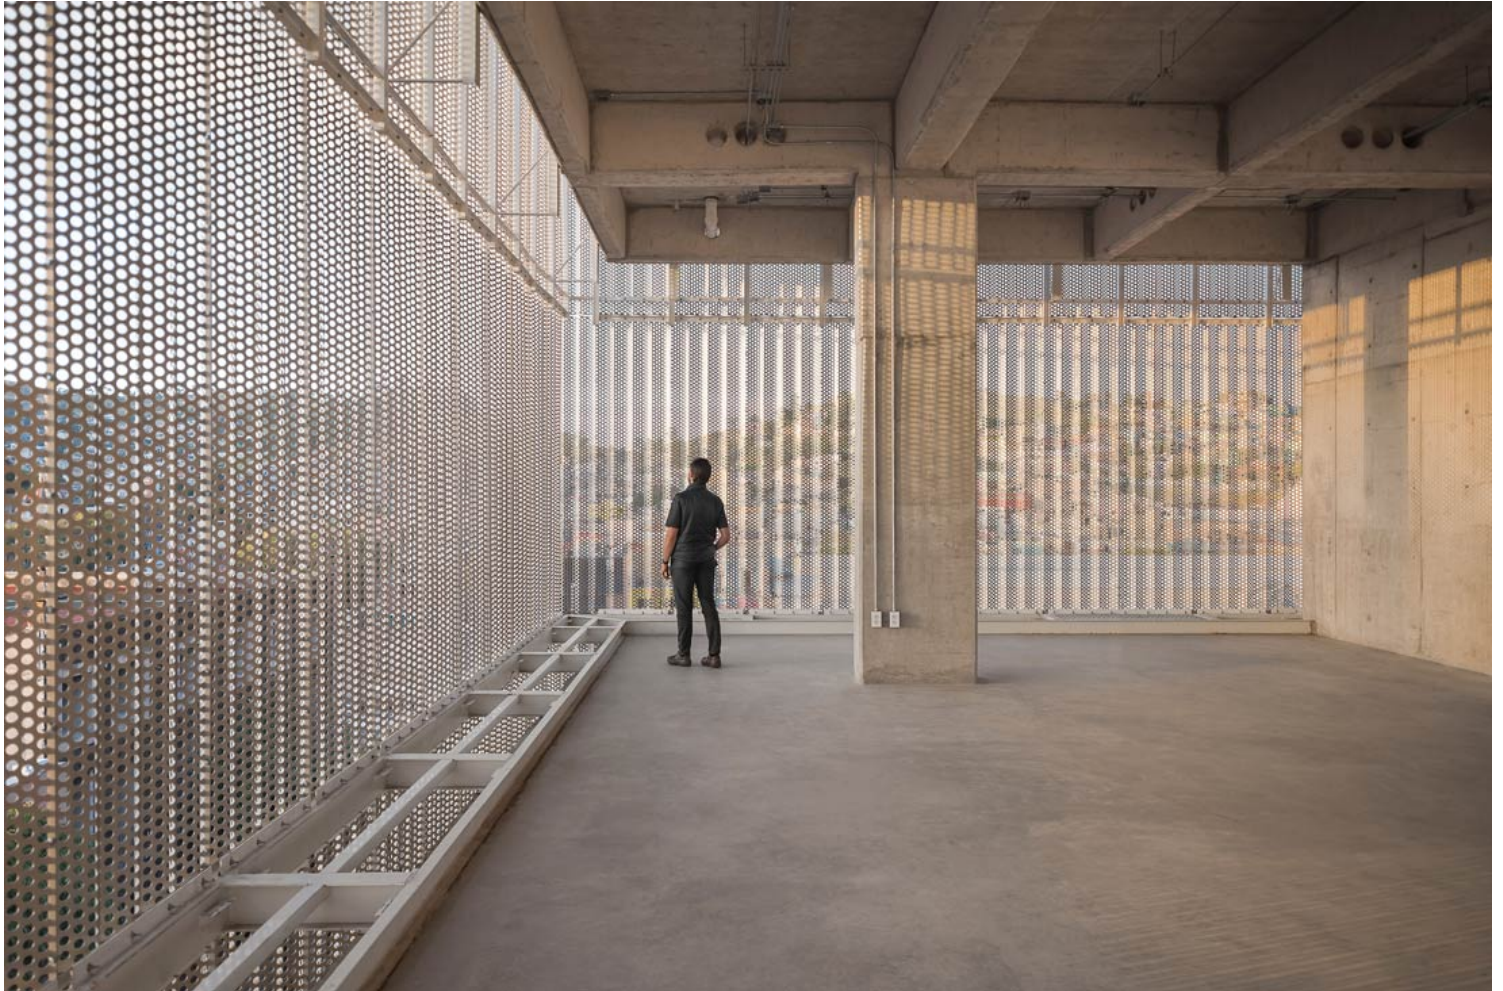

The intervention results in an exposed concrete superstructure with a bold geometry that is related to the urban environment, rising and providing views of the surroundings, both nearby and far away. The basic structural framework is arranged as a series of pillars that support thin beams, lending character and unifying the whole. Continuous slabs are folded over the beams to create the parking area. Openings in the slabs generate diagonal relationships and vertical spaces that enrich the rest of the programs. This structure is then covered with a delicate metal envelope that wraps around the resulting volume, leaving gaps facing the most impressive views: the Cathedral, the Cosmovitral – botanical garden – and the mountains to the southwest.