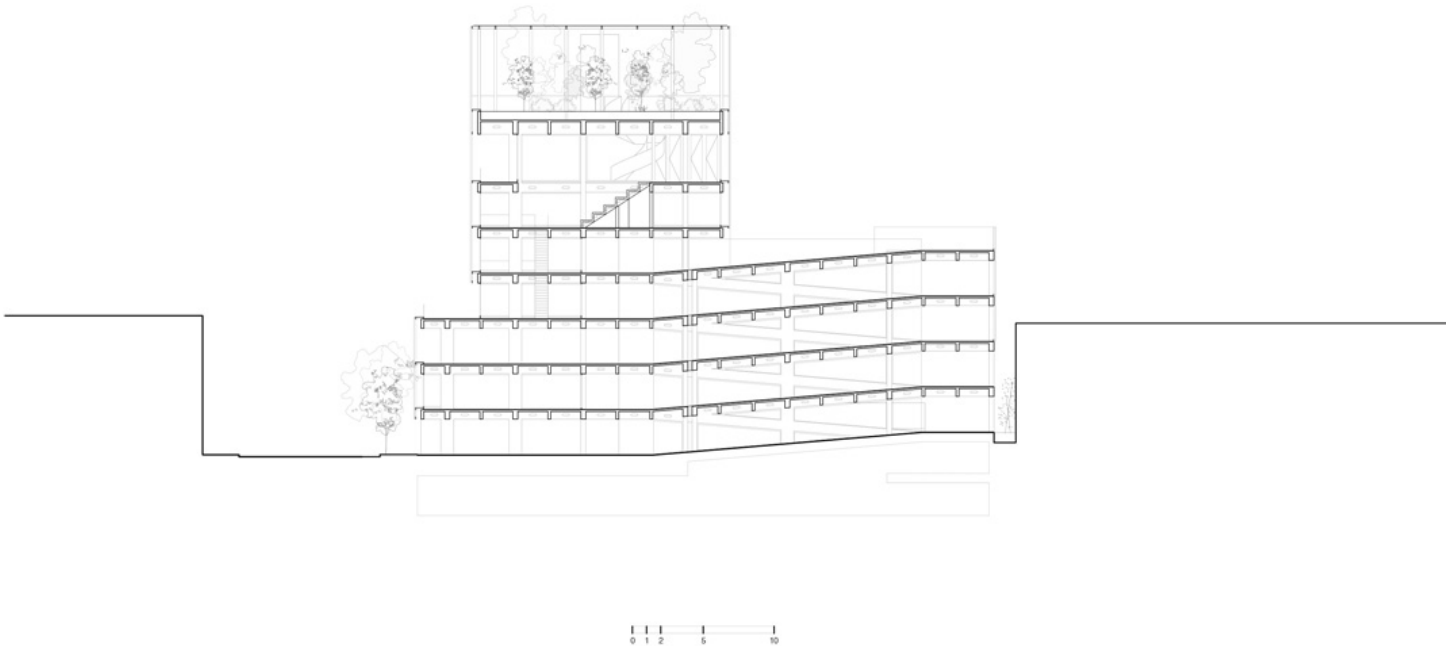

urbanNext Lexicon

San José Station: New Hub for Cultural and Economic Activity
<https://urbannext.net/san-jose-station/>