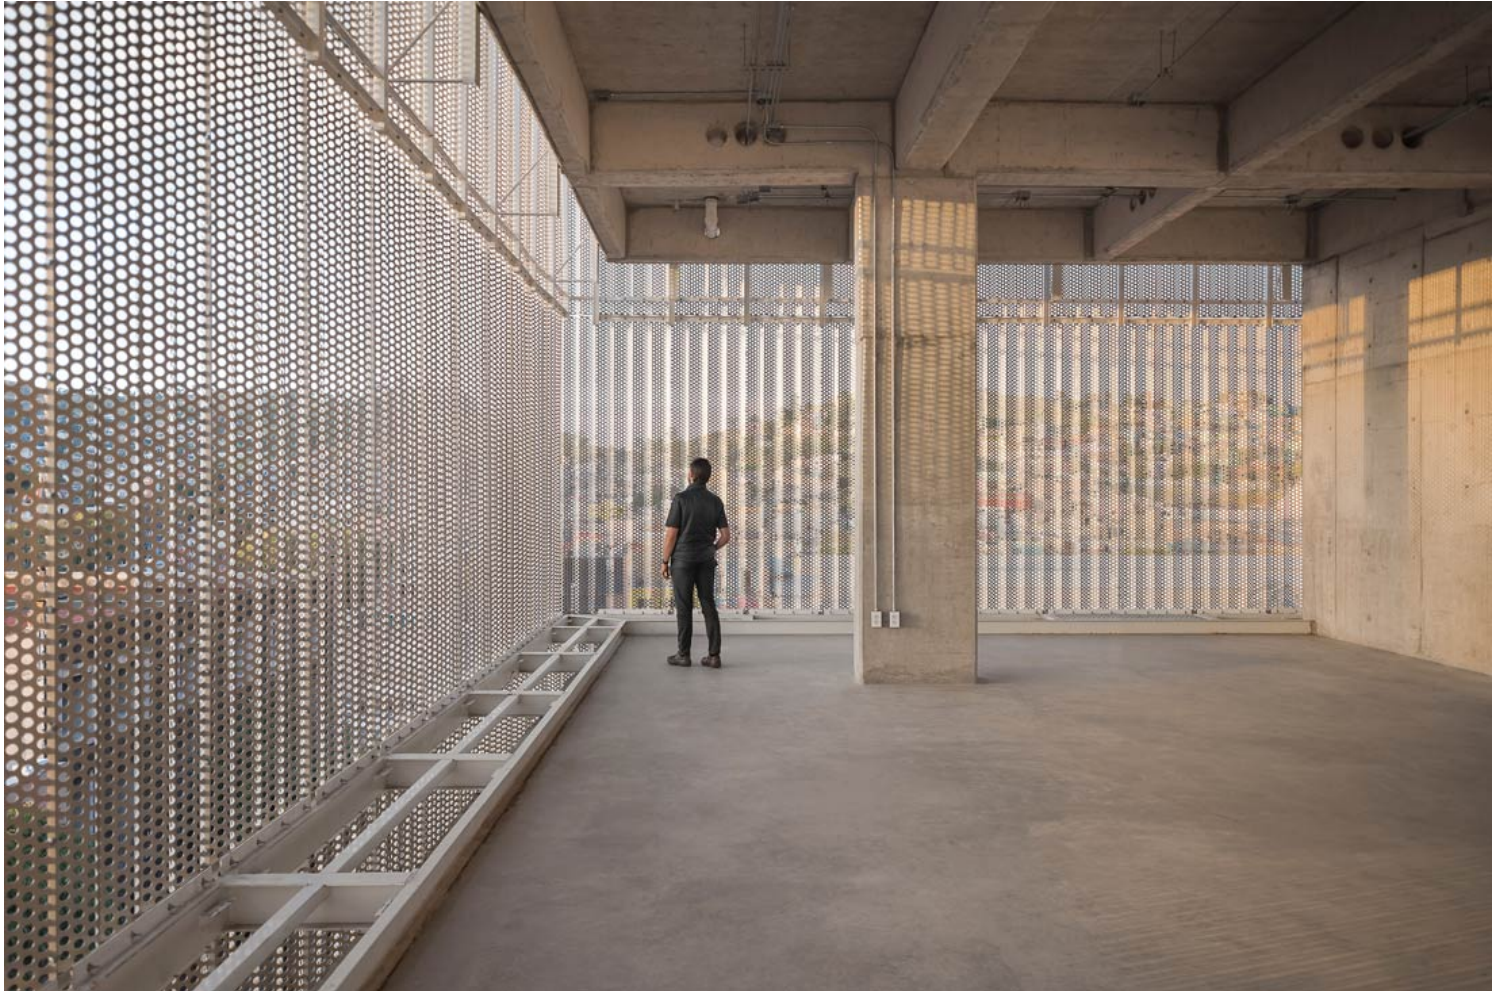

The intervention results in an exposed concrete superstructure with a bold geometry that is related to the urban environment, rising and providing views of the surroundings, both nearby and far away. The basic structural framework is arranged as a series of pillars that support thin beams, lending character and unifying the whole. Continuous slabs are folded over the beams to create the parking area. Openings in the slabs generate diagonal relationships and vertical spaces that enrich the rest of the programs. This structure is then covered with a delicate metal envelope that wraps around the resulting volume, leaving gaps facing the most impressive views: the Cathedral, the Cosmovital – botanical garden – and the mountains to the southwest.