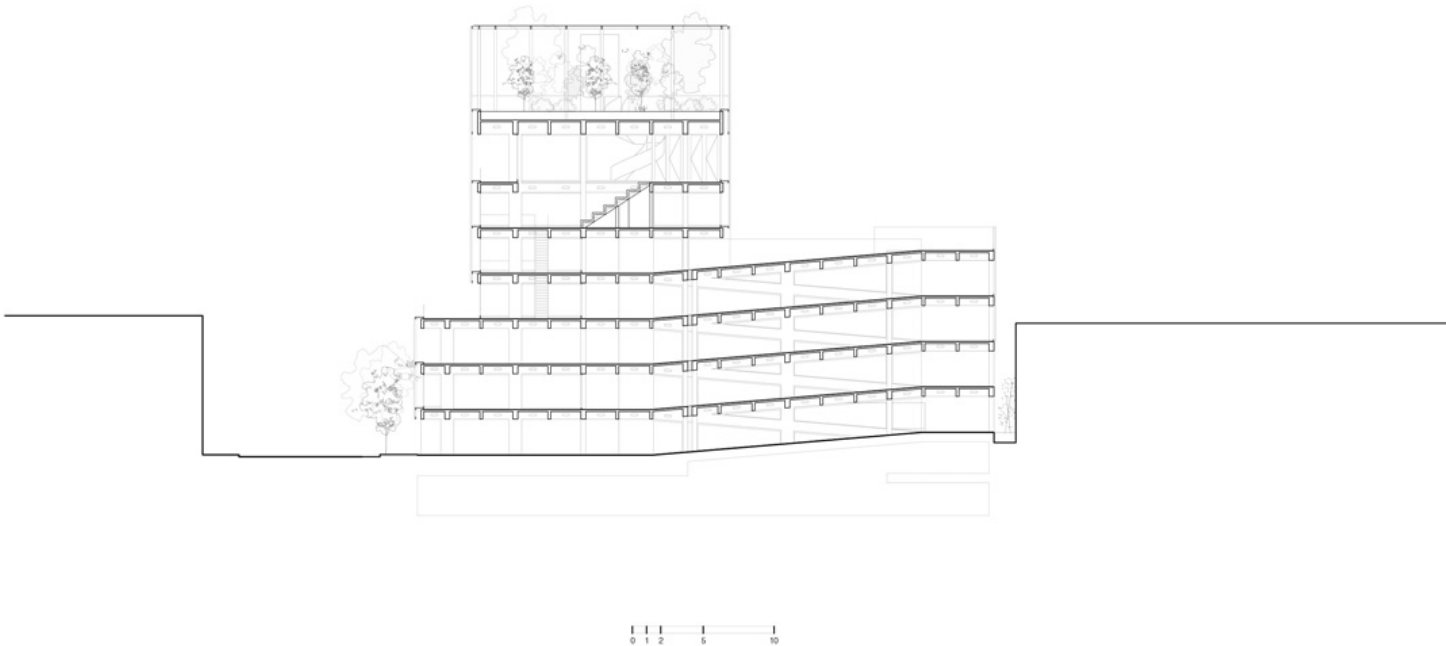

urbanNext Lexicon

San José Station: New Hub for Cultural and Economic Activity
<https://urbannext.net/san-jose-station/>

ISSN : 2575-5374