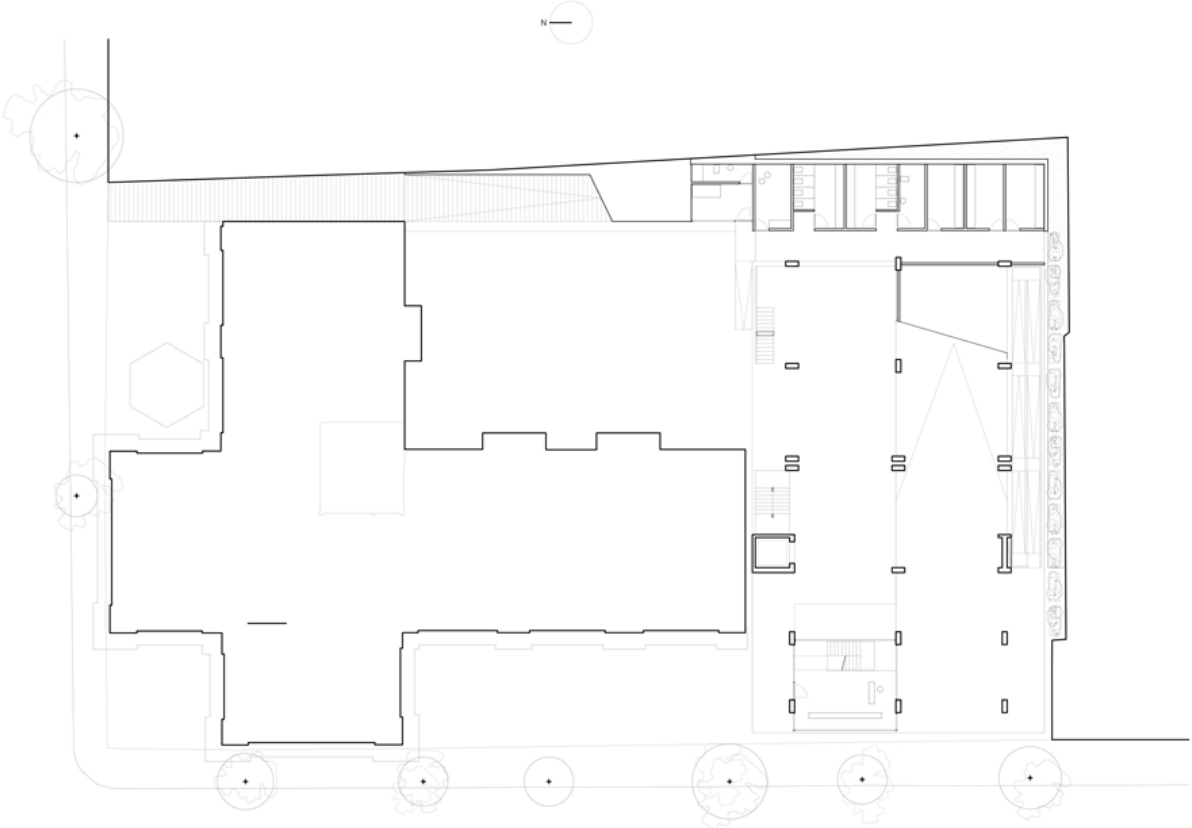

urbanNext Lexicon

San José Station: New Hub for Cultural and Economic Activity
<https://urbannext.net/san-jose-station/>