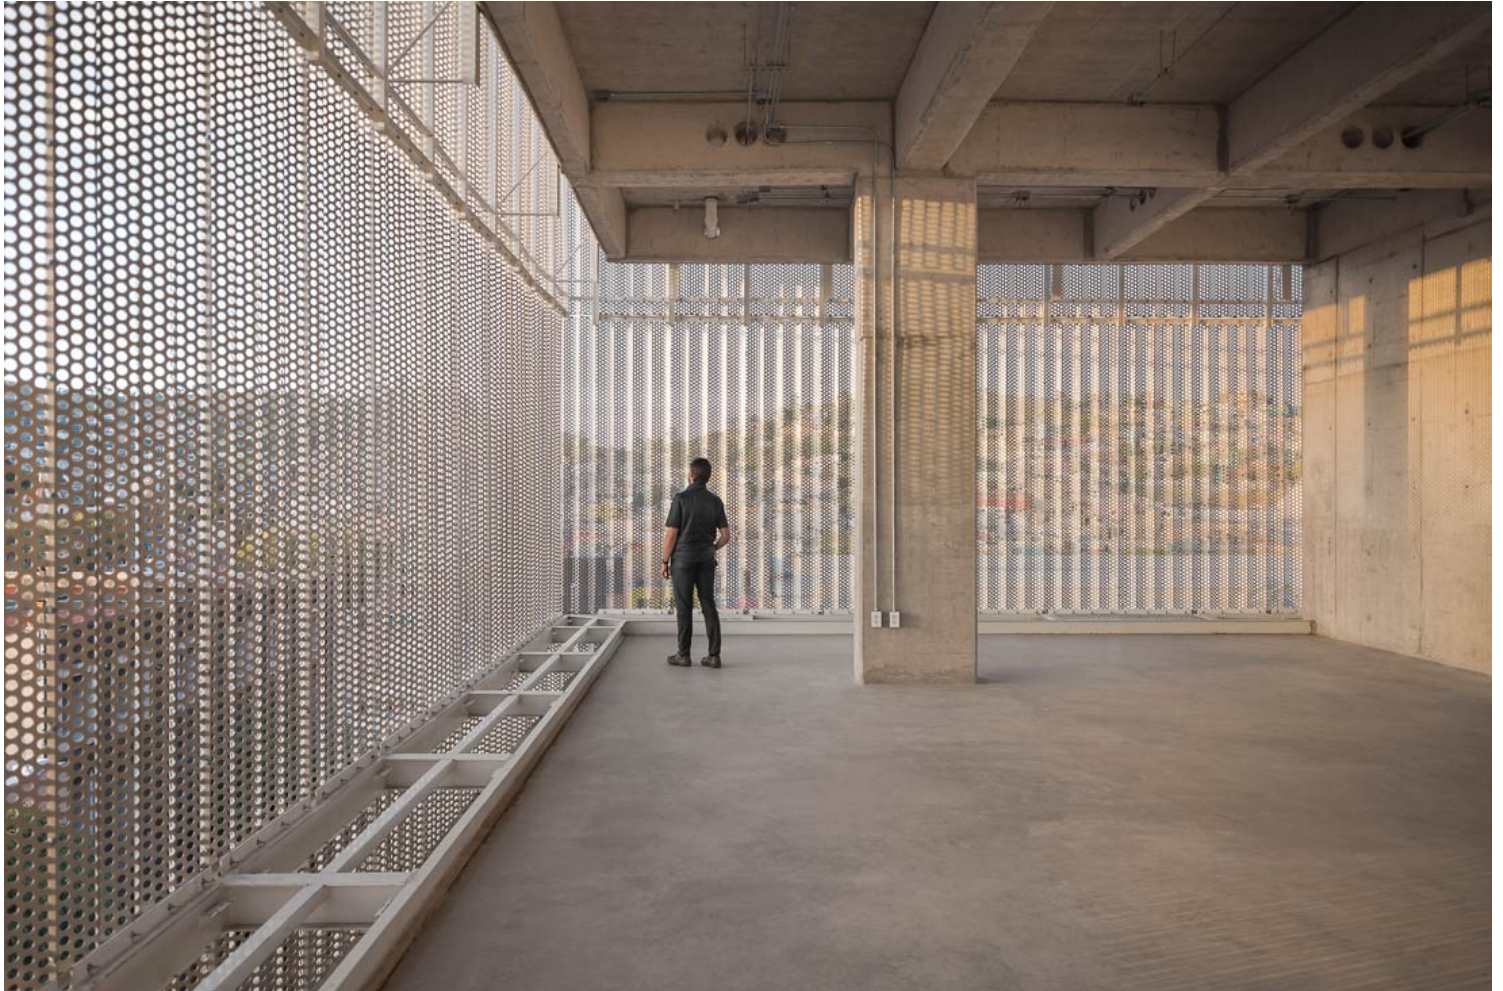

# urbanNext Lexicon

San José Station: New Hub for Cultural and Economic Activity  
<https://urbannext.net/san-jose-station/>

The intervention results in an exposed concrete superstructure with a bold geometry that is related to the urban environment, rising and providing views of the surroundings, both nearby and far away. The basic structural framework is arranged as a series of pillars that support thin beams, lending character and unifying the whole. Continuous slabs are folded over the beams to create the parking area. Openings in the slabs generate diagonal relationships and vertical spaces that enrich the rest of the programs. This structure is then covered with a delicate metal envelope that wraps around the resulting volume, leaving gaps facing the most impressive views: the Cathedral, the Cosmovitral – botanical garden – and the mountains to the southwest.