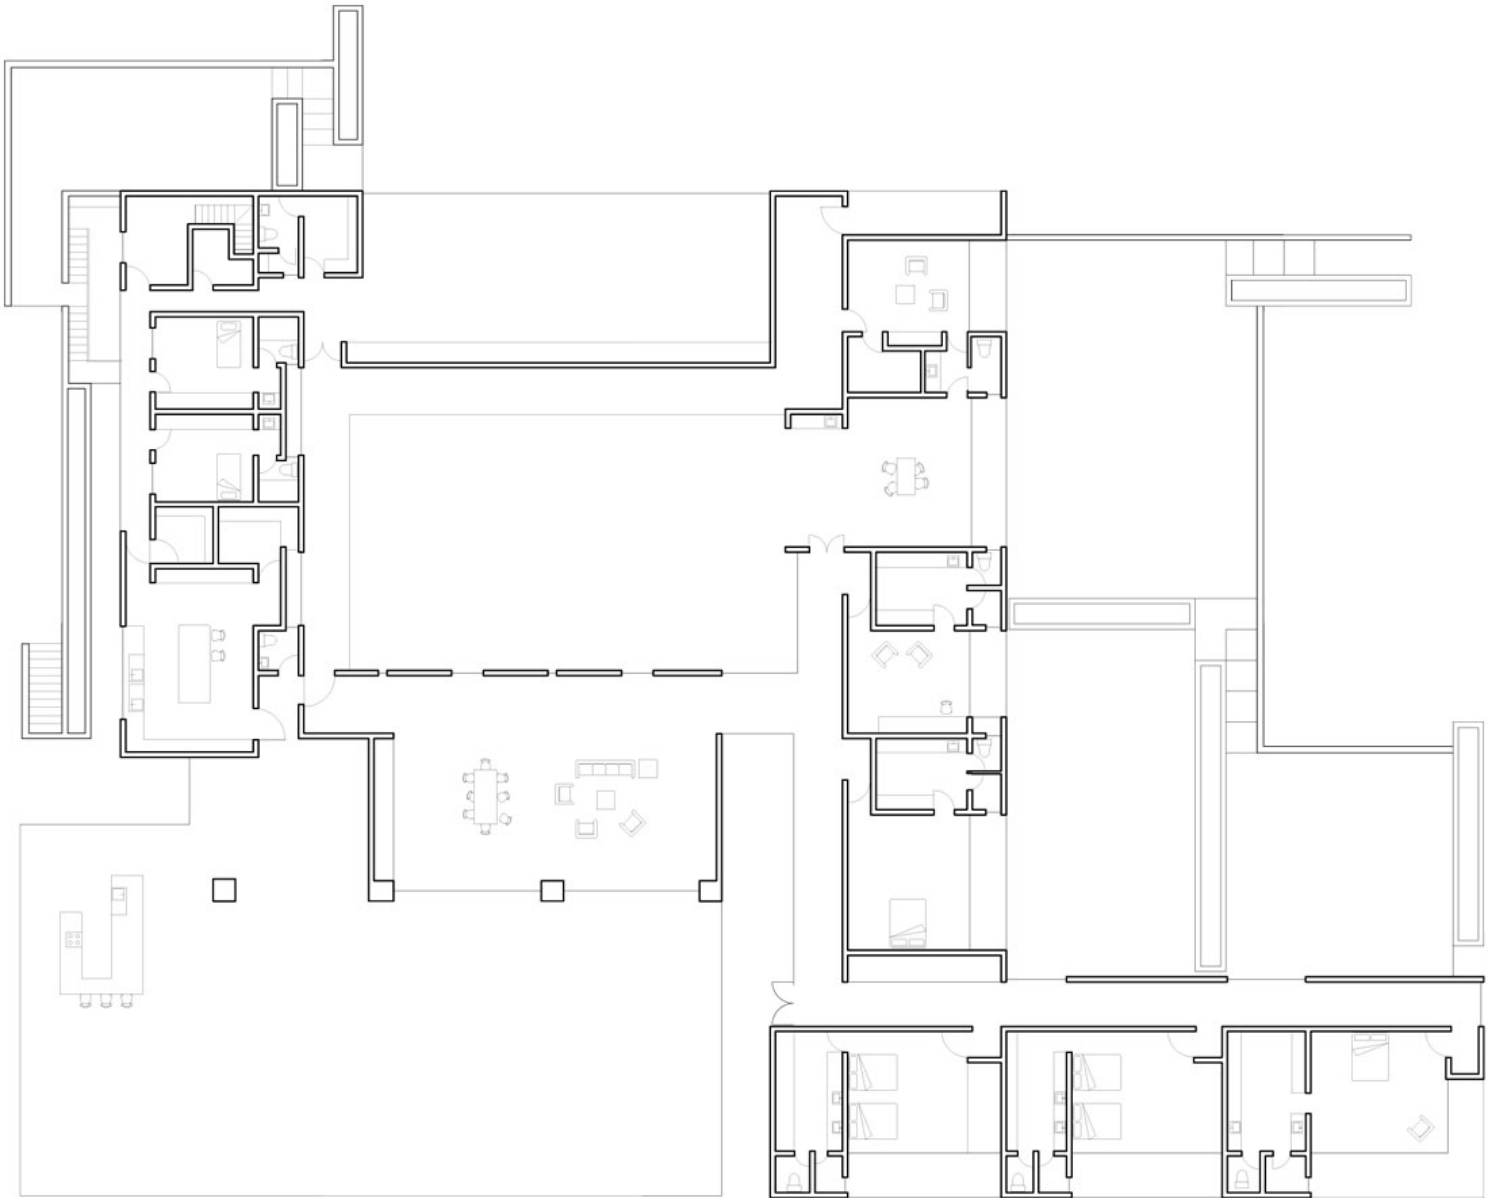

urbanNext Lexicon

Recreo House: Rethinking the Possibilities of a Patio

<https://urbannext.net/recreo-house/>

new landscape echoing the surrounding mountains of Valle de Bravo. The house is built of local materials: gray stone, roof tile and wood, that emphasize the great craftsmanship and hand labor, specially evident in the details of walls, floors and roofs.

ISSN : 2575-5374