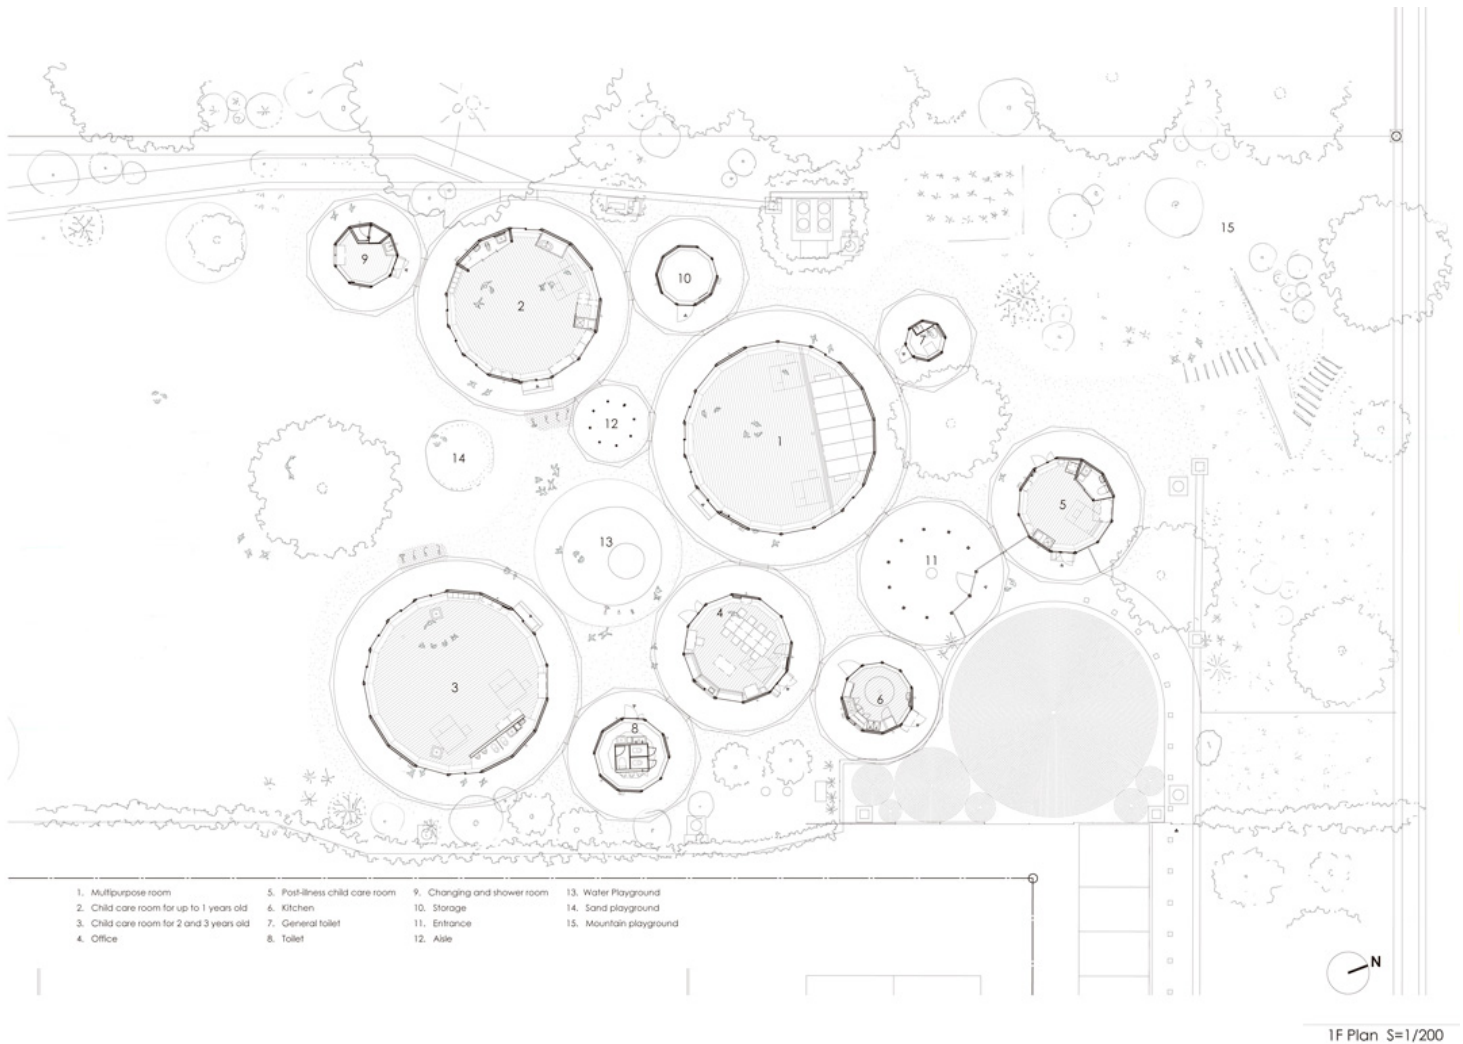

# urbanNext Lexicon

Muku Nursery: 360-degree Visibility Design

<https://urbannext.net/muku-nursery-2/>

ISSN : 2575-5374

# urbanNext Lexicon

Muku Nursery: 360-degree Visibility Design  
<https://urbannext.net/muku-nursery-2/>

The circles are linked with each other and create infinite combinations.

There is only one circle that the children can cross. It is an exterior dish of water at ground level. There is no step but only a gentle slope, and the depth is just 30 centimeters. In the winter, the water is drained and the pool becomes an empty dish where children can run.

# urbanNext Lexicon

Muku Nursery: 360-degree Visibility Design

<https://urbannext.net/muku-nursery-2/>