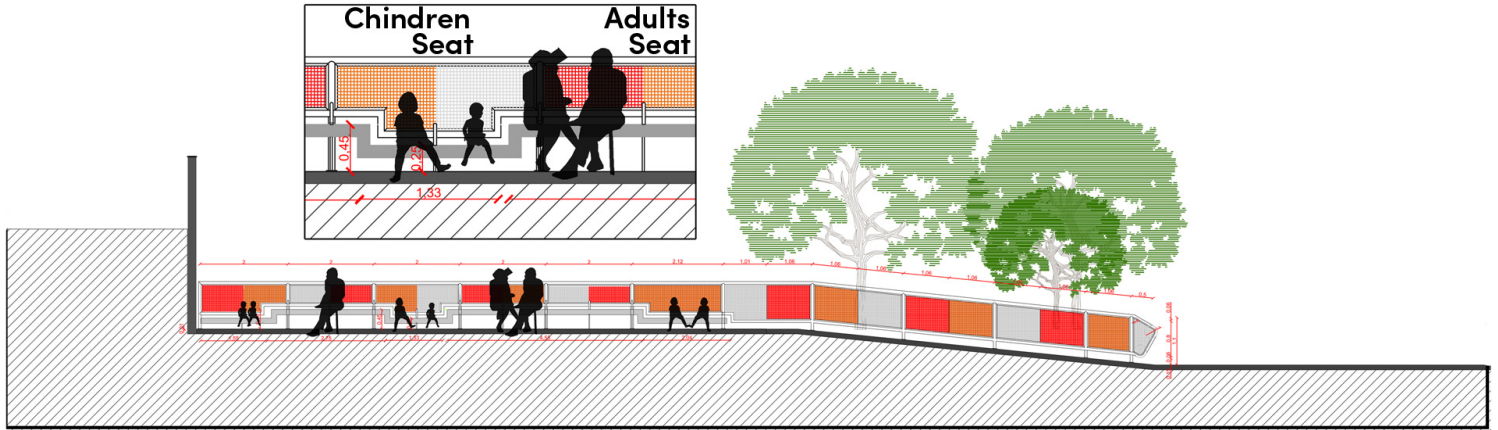

urbanNext Lexicon

Ludic Surface / Theatre Square: Collective & Cultural Landscape
<https://urbannext.net/ludic-surface-theatre-square/>

The constructive system is based on the use of dyed concrete sections, making use of technology that will allow for easy maintenance by the area residents. By establishing core patterns, these sections take into account the pre-existing trees, allocating one of the sections as organic and establishing a contrast between the artificially dyed pavement and the natural soil. The intervention in the square is not only limited to its perimeter; it also aspires to bring about improvements in the surrounding context and to bolster the local economy, urban infrastructure and services.