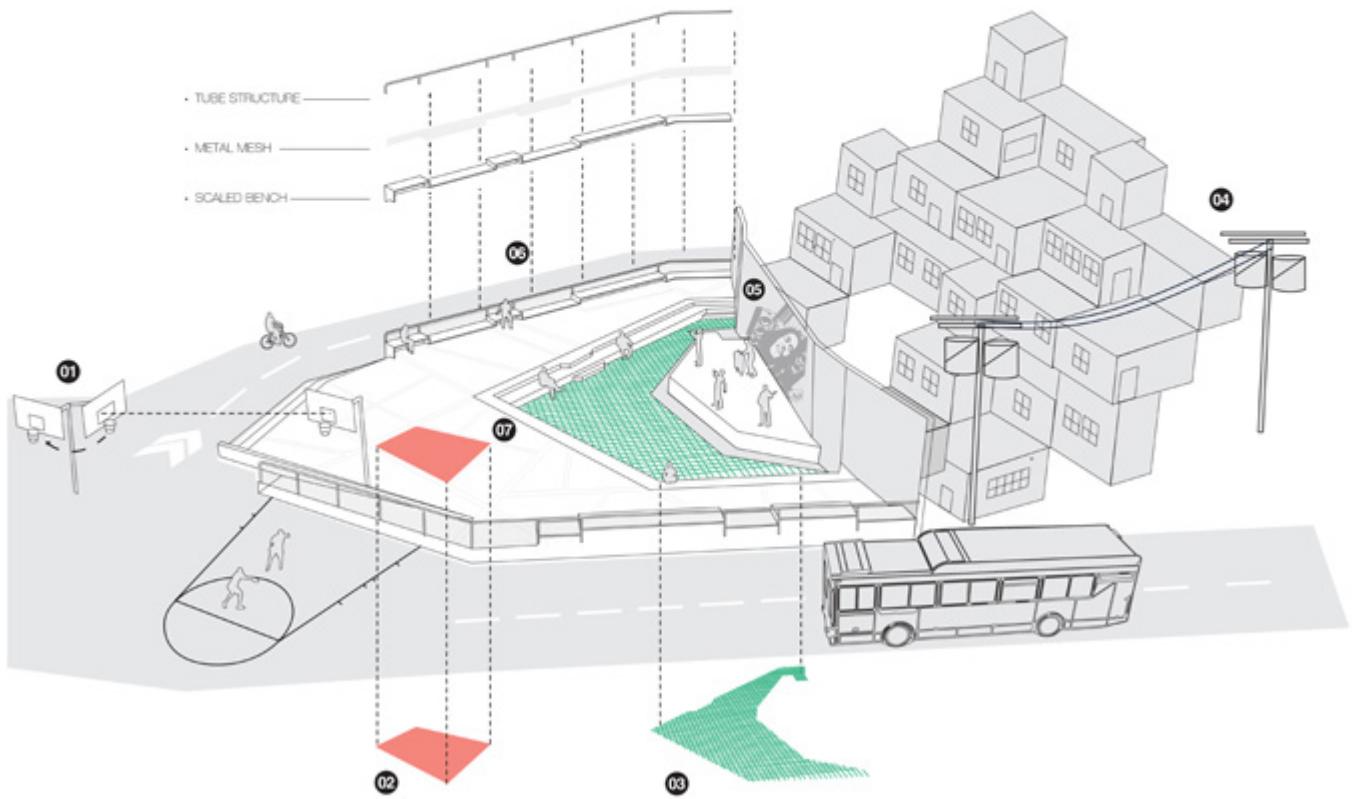

Bolívar Square is located in the Maca III area, in the El Campito neighborhood of Petare. The proposal for this square in Maca responds to two main demands of the area: sports and culture. The space is conceived as an open-air theater and a basketball court. The design creates two levels and provides two rows of seating for use during artistic activities.

The project includes a stage and seating that closes off the perimeter. The seats are adapted for audience members of all different heights: some are child-sized and others are for adults. The south façade is a blank medium-height retaining wall, which can be used as a projection screen. The perimeter to the north runs along the road, which becomes a basketball court on the weekends, when traffic is lighter. The backboard can also be rotated to face the square, depending on the activities that will take place. Devices to reduce the speed of traffic on the road are proposed in order to formalize the occupation of the square.

ISSN : 2575-5374

urbanNext Lexicon

Ludic Surface / Theatre Square: Collective & Cultural Landscape

<https://urbannext.net/ludic-surface-theatre-square/>

Urban strategy

- fig.01 Basketball board mobile
- fig.02 Rusty cement floor
- fig.03 Water collection system for self-watering green areas
- fig.04 Slum Maca - Petare
- fig.05 Wall projections for audiovisual
- fig.06 Bench for children and adults
- fig.07 mts 341 area with capacity for 115 people