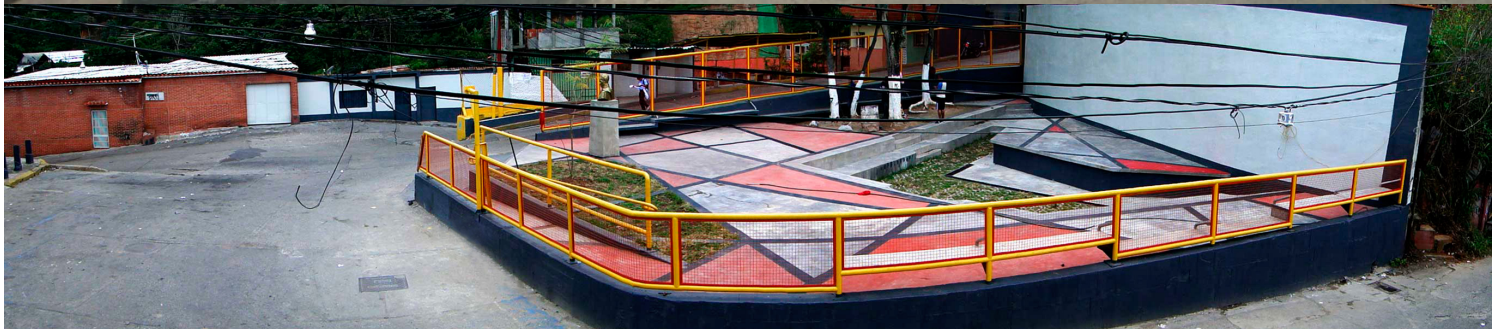

urbanNext Lexicon

Ludic Surface / Theatre Square: Collective & Cultural Landscape
<https://urbannext.net/ludic-surface-theatre-square/>

ISSN : 2575-5374