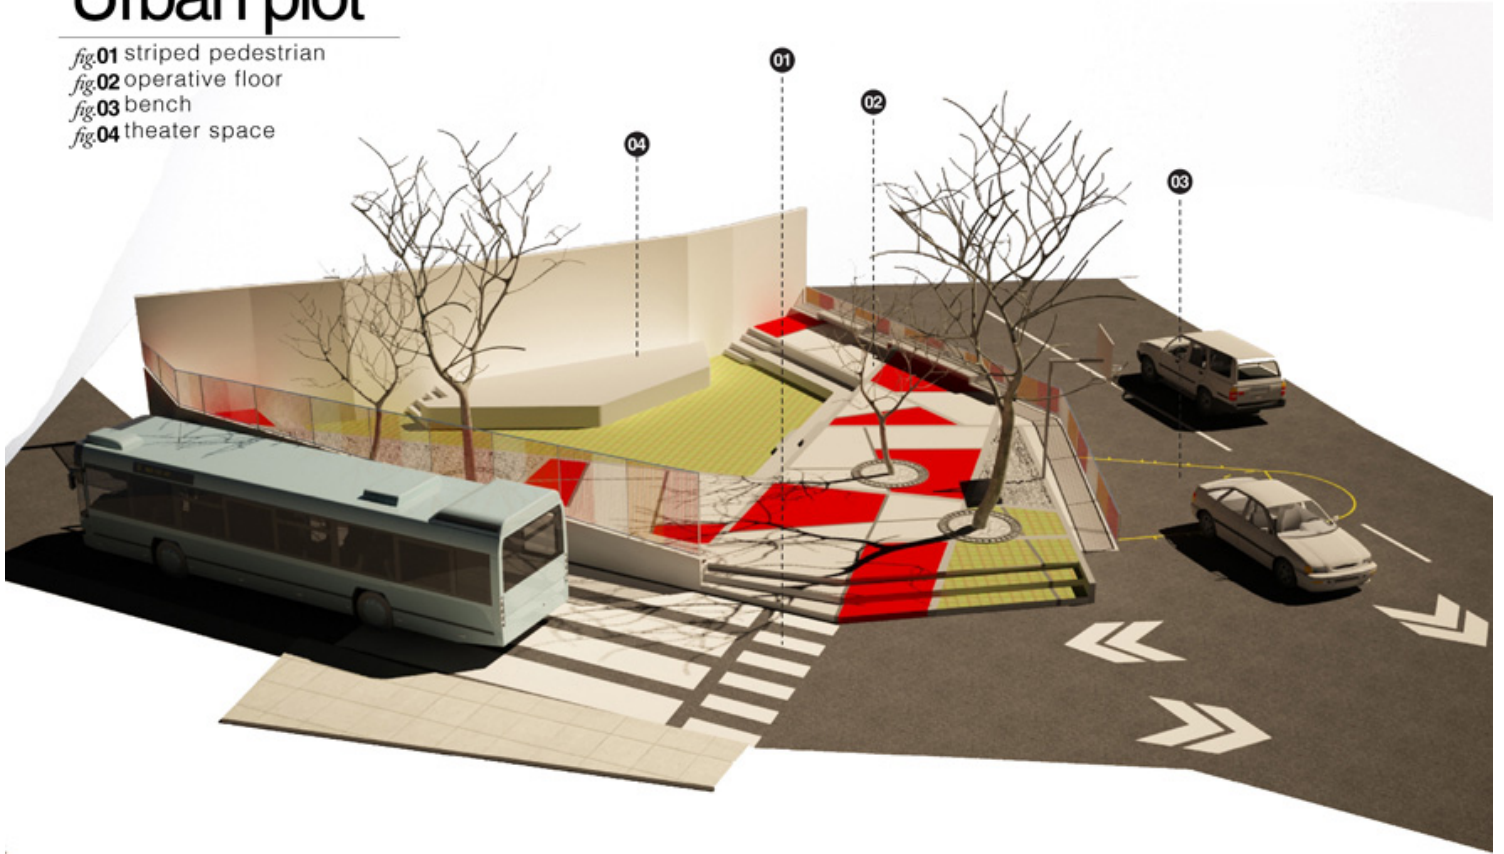

urbanNext Lexicon

Ludic Surface / Theatre Square: Collective & Cultural Landscape
<https://urbannext.net/ludic-surface-theatre-square/>

Urban plot

- *fig.*01 striped pedestrian
- *fig.*02 operative floor
- *fig.*03 bench
- *fig.*04 theater space

ISSN : 2575-5374