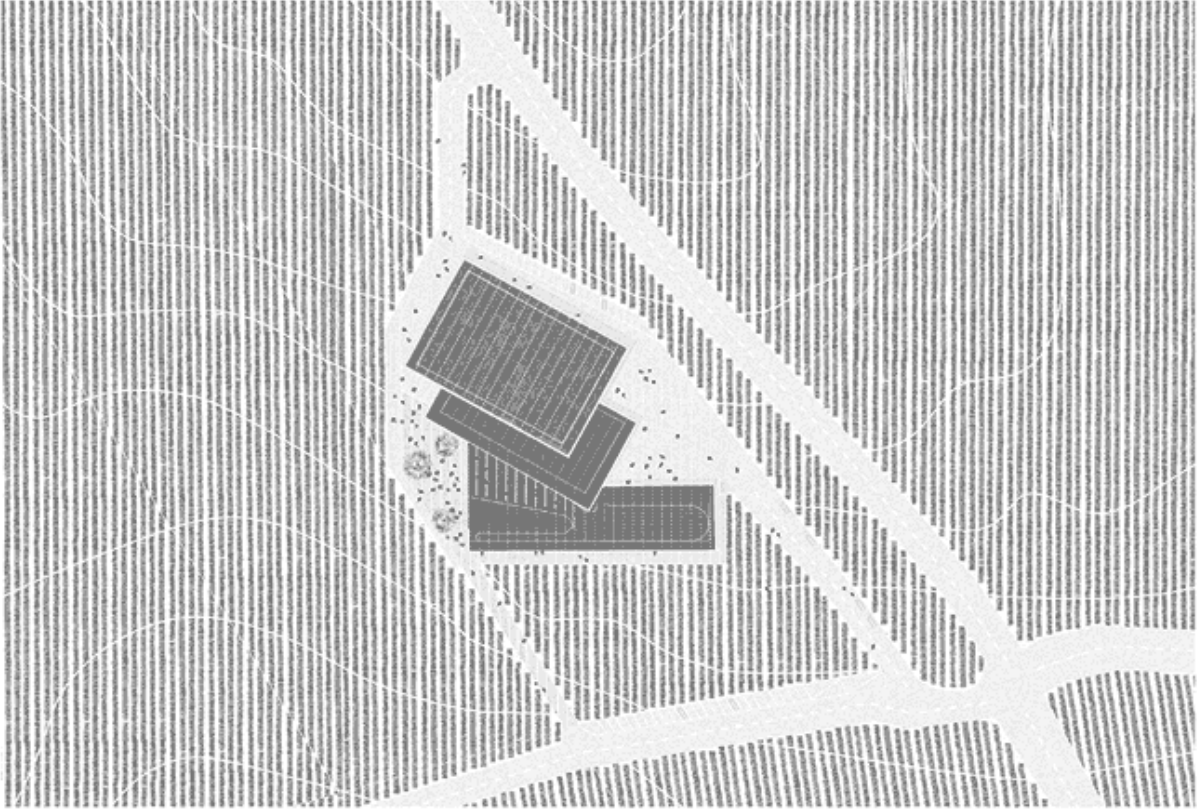

urbanNext Lexicon

Lahofer Winery: Community-building Design
<https://urbannext.net/lahofer-winery/>

ISSN : 2575-5374