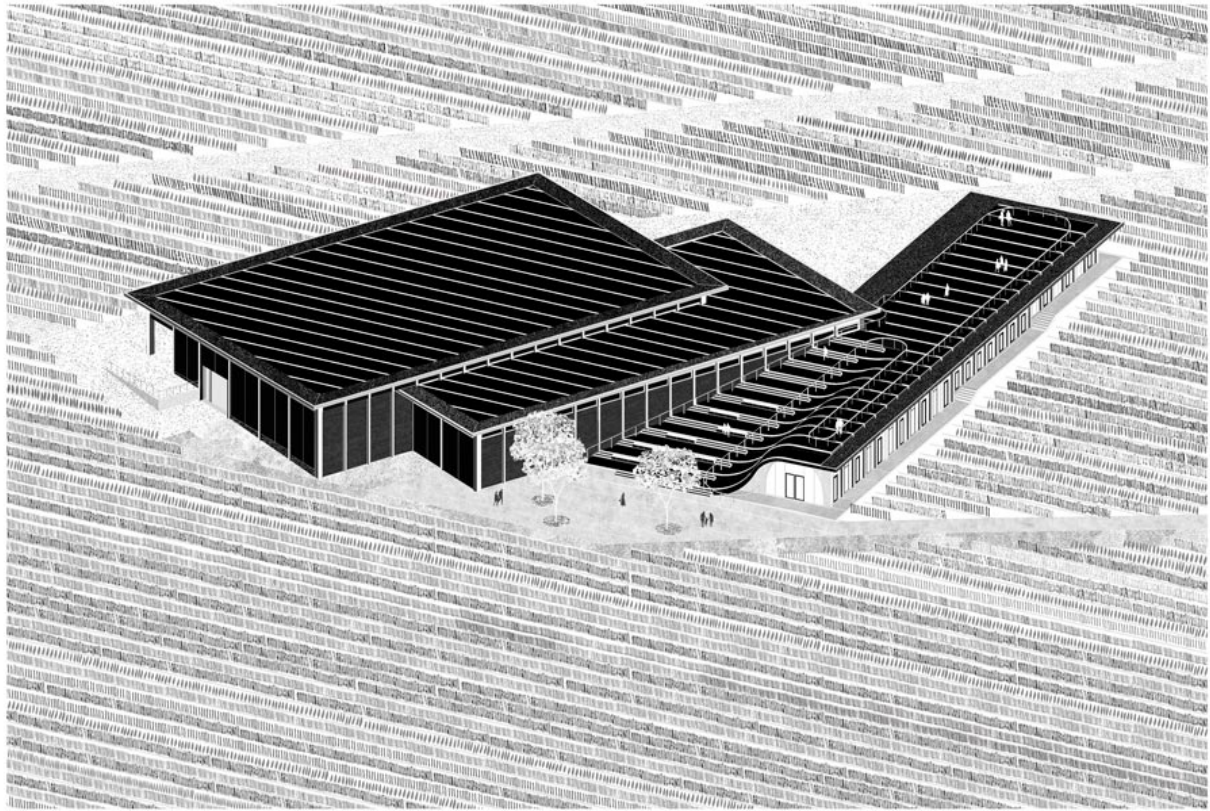

urbanNext Lexicon

Lahofer Winery: Community-building Design

<https://urbannext.net/lahofer-winery/>

ISSN : 2575-5374