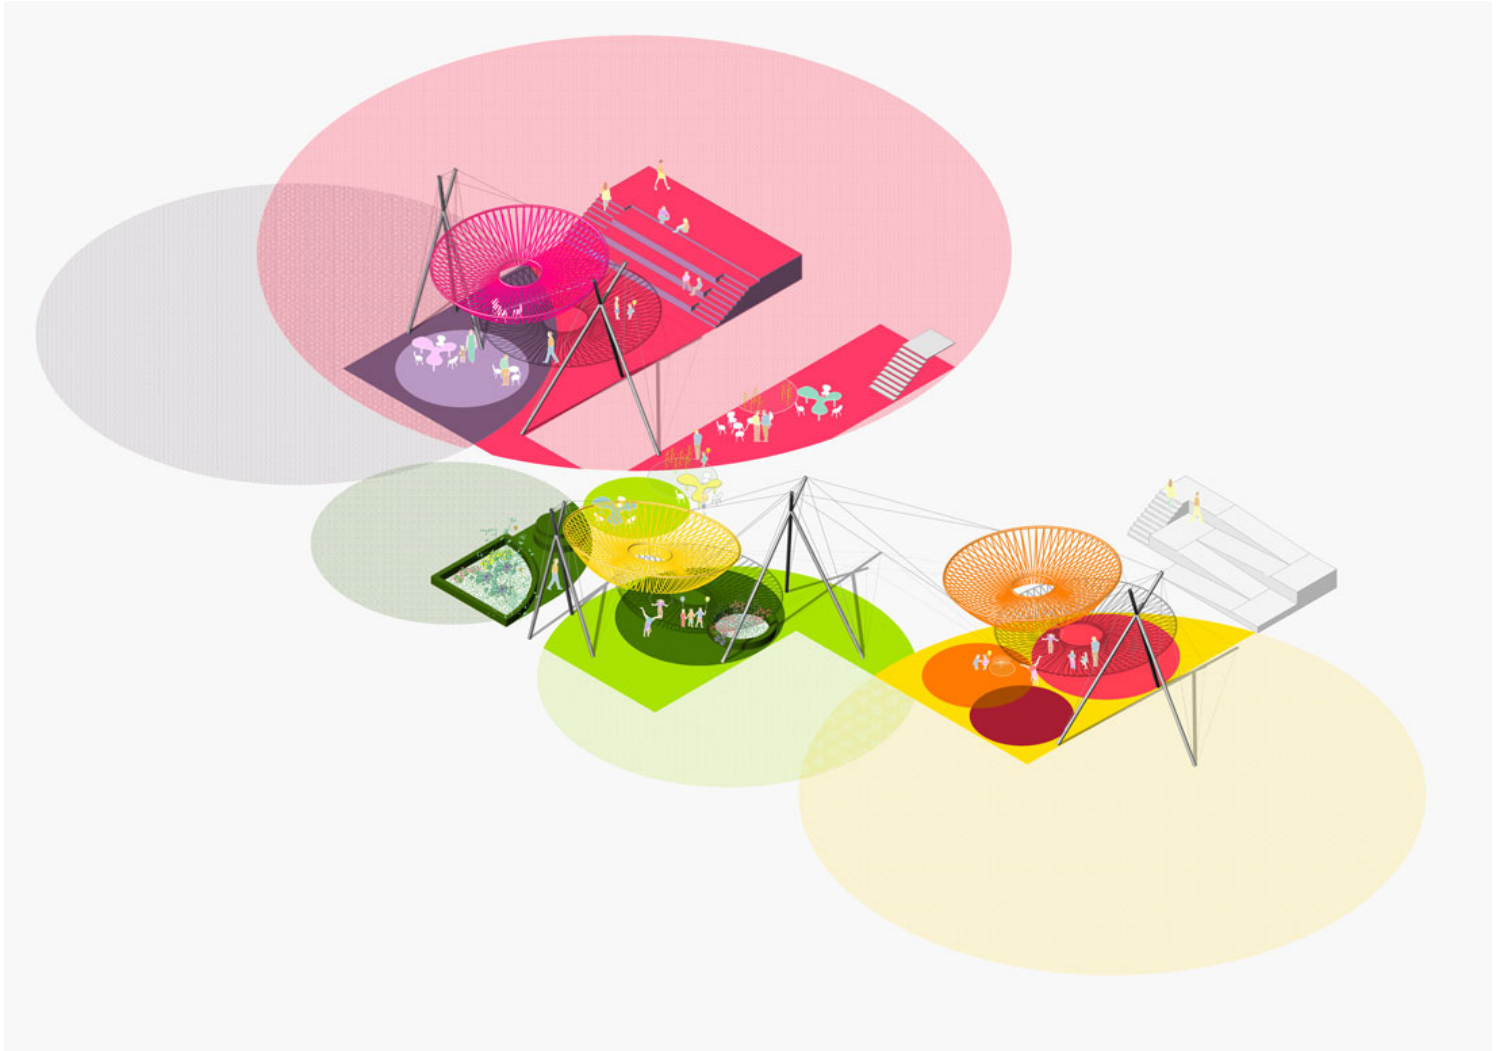

urbanNext Lexicon

Juegaterapia Playground: Improving Everyday Life
<https://urbannext.net/juegaterapia-playground/>

ISSN : 2575-5374