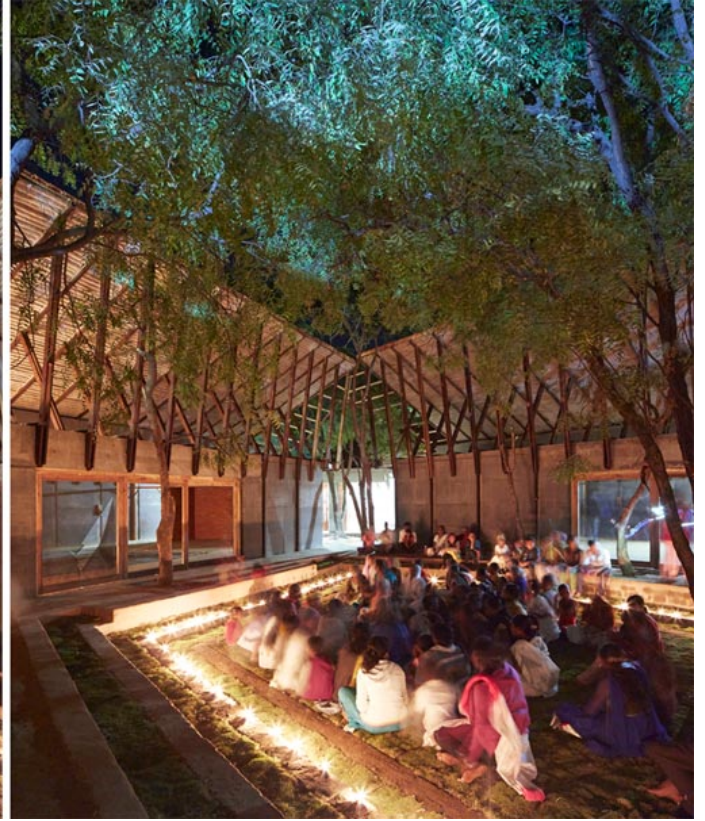

urbanNext Lexicon

Jetavan: A Spatial Edifice
<https://urbannext.net/jetavan/>

Our approach to the Jetvana project aims to extend the idea of the regional paradigm while separating it from the pervasive 'image' of what defines the local. The construction process also lays out an approach that looks to further construction techniques based on local materiality that are not necessarily used natively but are appropriate to the context.

ISSN : 2575-5374