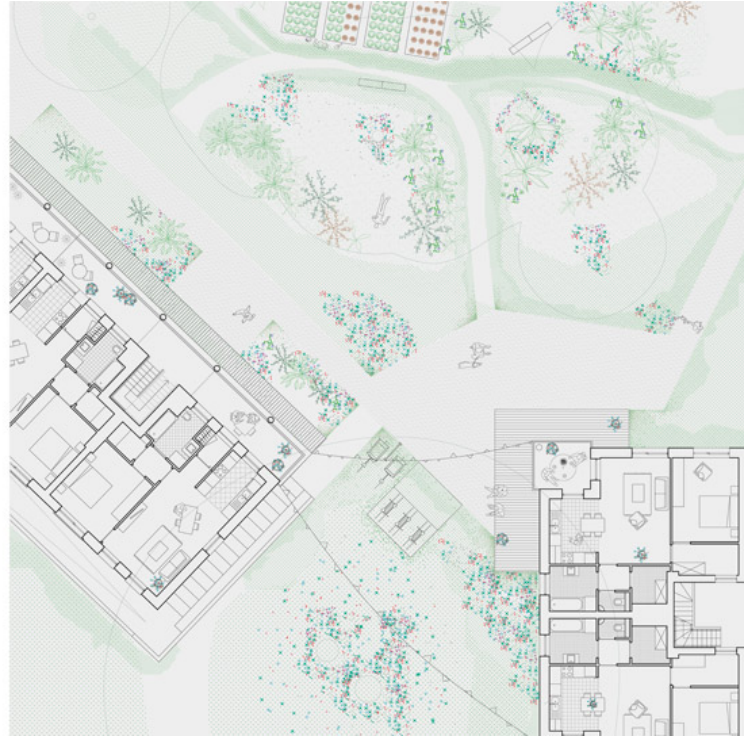

urbanNext Lexicon

Homborch: A Common Architectural Idiom in the Landscape

<https://urbannext.net/homborch/>

Fernand Bodson's Homborch garden city has grown gradually over the course of time. Each extension built further on the initial qualities of the first dwellings. This inspired us as we reflected on what this fourth intervention, in 2021, should offer the neighborhood: continuity in terms of a common architectural idiom with a focus on discovering the possibilities of the surrounding landscape.

ISSN : 2575-5374

urbanNext Lexicon

Homborch: A Common Architectural Idiom in the Landscape
<https://urbannext.net/homborch/>

Today, the garden city of Homborch is a rather homogeneous green environment that almost mimics the scale of a *village bruxellois*. The underused landscape is a backdrop for family houses with nice private gardens. Responding to the demand for a 90-unit densification project, including social housing and middle-class housing, our aim is to preserve and renew the existing qualities of the garden city and to reinterpret a historical neighborhood by designing architecture and a landscape that go hand in hand.

<https://urbannext.net/homborch/>

ISSN : 2575-5374

urbanNext Lexicon

Homborch: A Common Architectural Idiom in the Landscape

<https://urbannext.net/homborch/>

Our project reinterprets the current garden city based on a shared landscape and the feeling of belonging to the Homborch community. Through a participatory process, we aimed to achieve the integration of both existing and new inhabitants and users in order to create a sustainable and inspiring living environment where all residents feel at home.

ISSN : 2575-5374

urbanNext Lexicon

Homborch: A Common Architectural Idiom in the Landscape

<https://urbannext.net/homborch/>

ISSN : 2575-5374

urbanNext Lexicon

Homborch: A Common Architectural Idiom in the Landscape