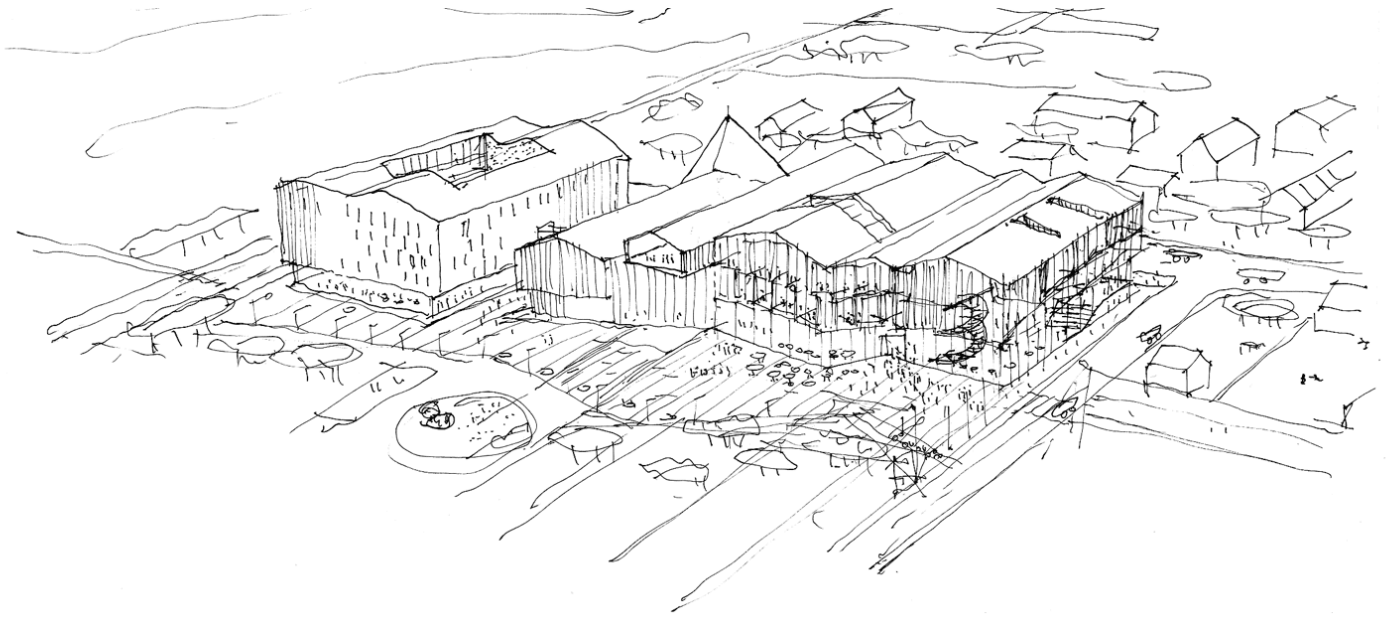

urbanNext Lexicon

Cultural Center in Stjørdal

<https://urbannext.net/cultural-center-in-stjordal/>

international engineering firm Ramboll was responsible for the structural engineering of the cultural center. Sweco Norge AS, of Oslo, also provided technical consultation, and the international construction firm Skanska served as the main contractor and project manager. The new cultural center is being constructed for a local nonprofit organization, Stjørdal Kulturutvikling AS, and will cost approximately NOK 717 million (US $86 million). The project is intended to replace an existing facility in Stjørdal that is 50 years old and considered too small for the fast-growing city. Stjørdal is a regional transportation center in Norway, located directly north of Trondheim Airport, Værnes, and along the coast of the Trondheimsfjord, an inlet of the Norwegian Sea.

Sketches

ISSN : 2575-5374