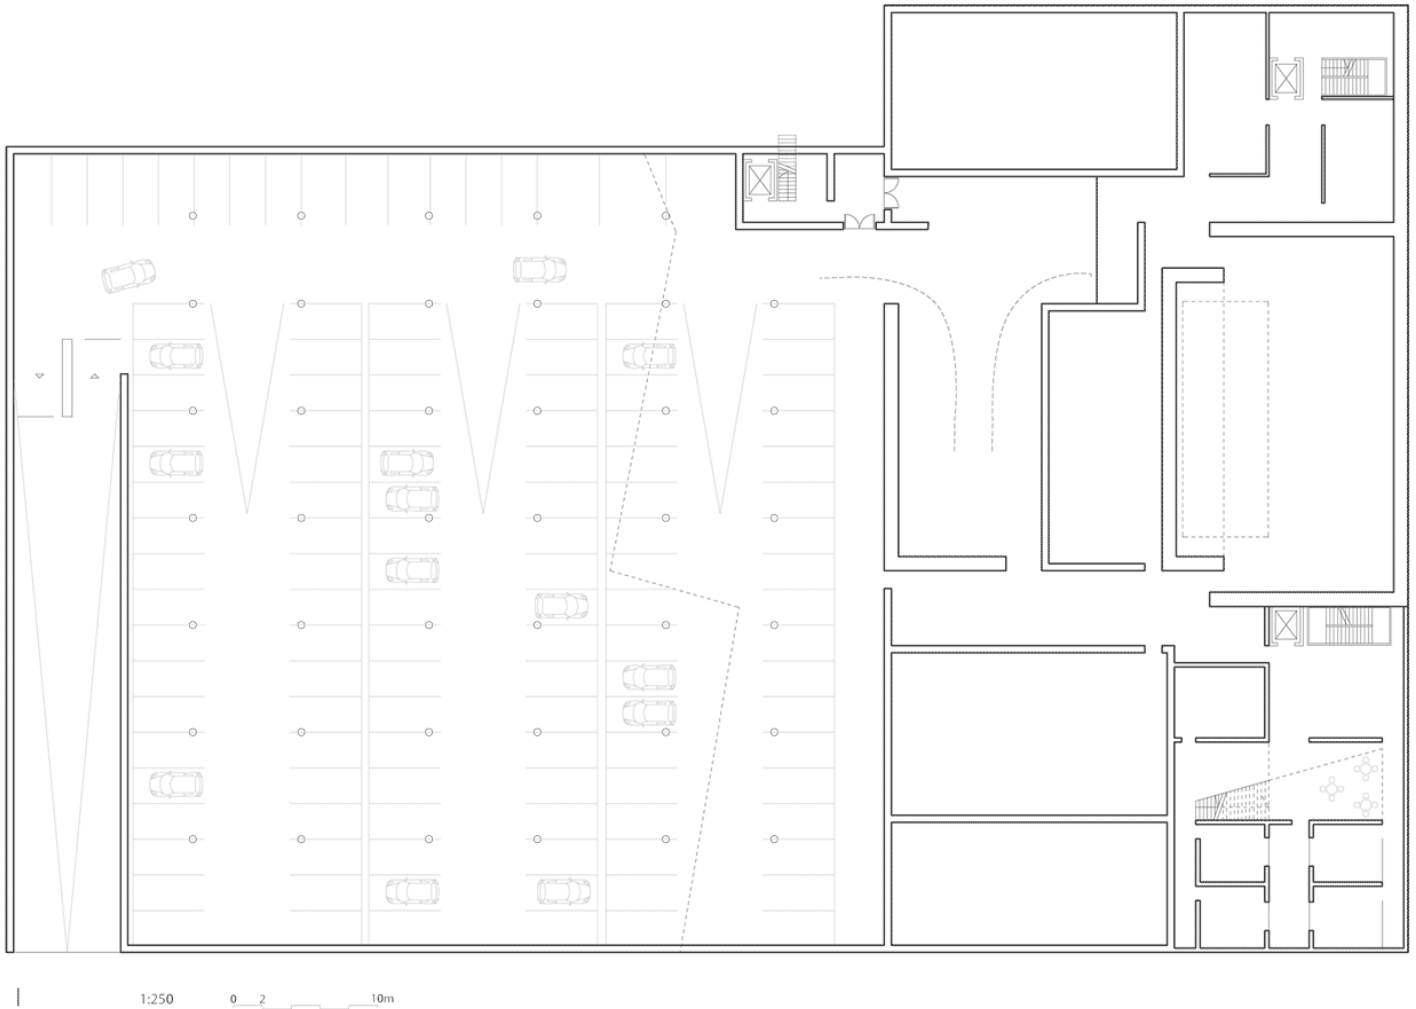

Siteplan

Plans