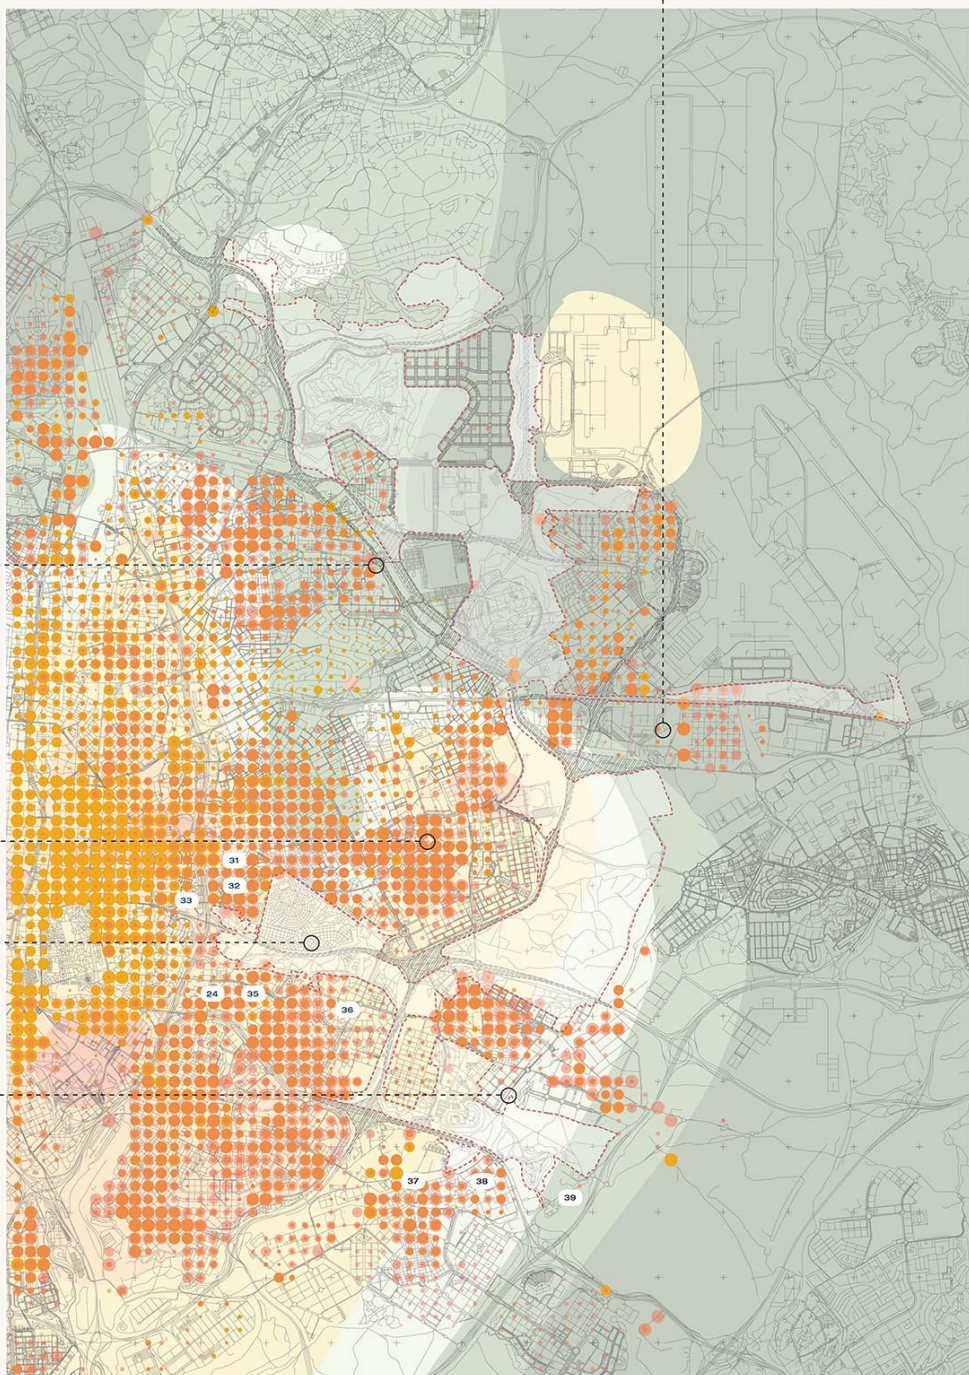

urbanNext Lexicon

CAMBIUM: Madrid Metropolitan Forest Project
<https://urbannext.net/cambium-madrid-metropolitan-forest-project/>

RIESGOS POR AUMENTO DE TEMPERATURA Y OLAS DE CALOR
Aumento de temperatura por cambio climático y efecto Isla de Calor Urbana (ICU) / Viviendas de mala calidad y antigüedad / Pobreza energética
E:1/50.000

ISSN : 2575-5374