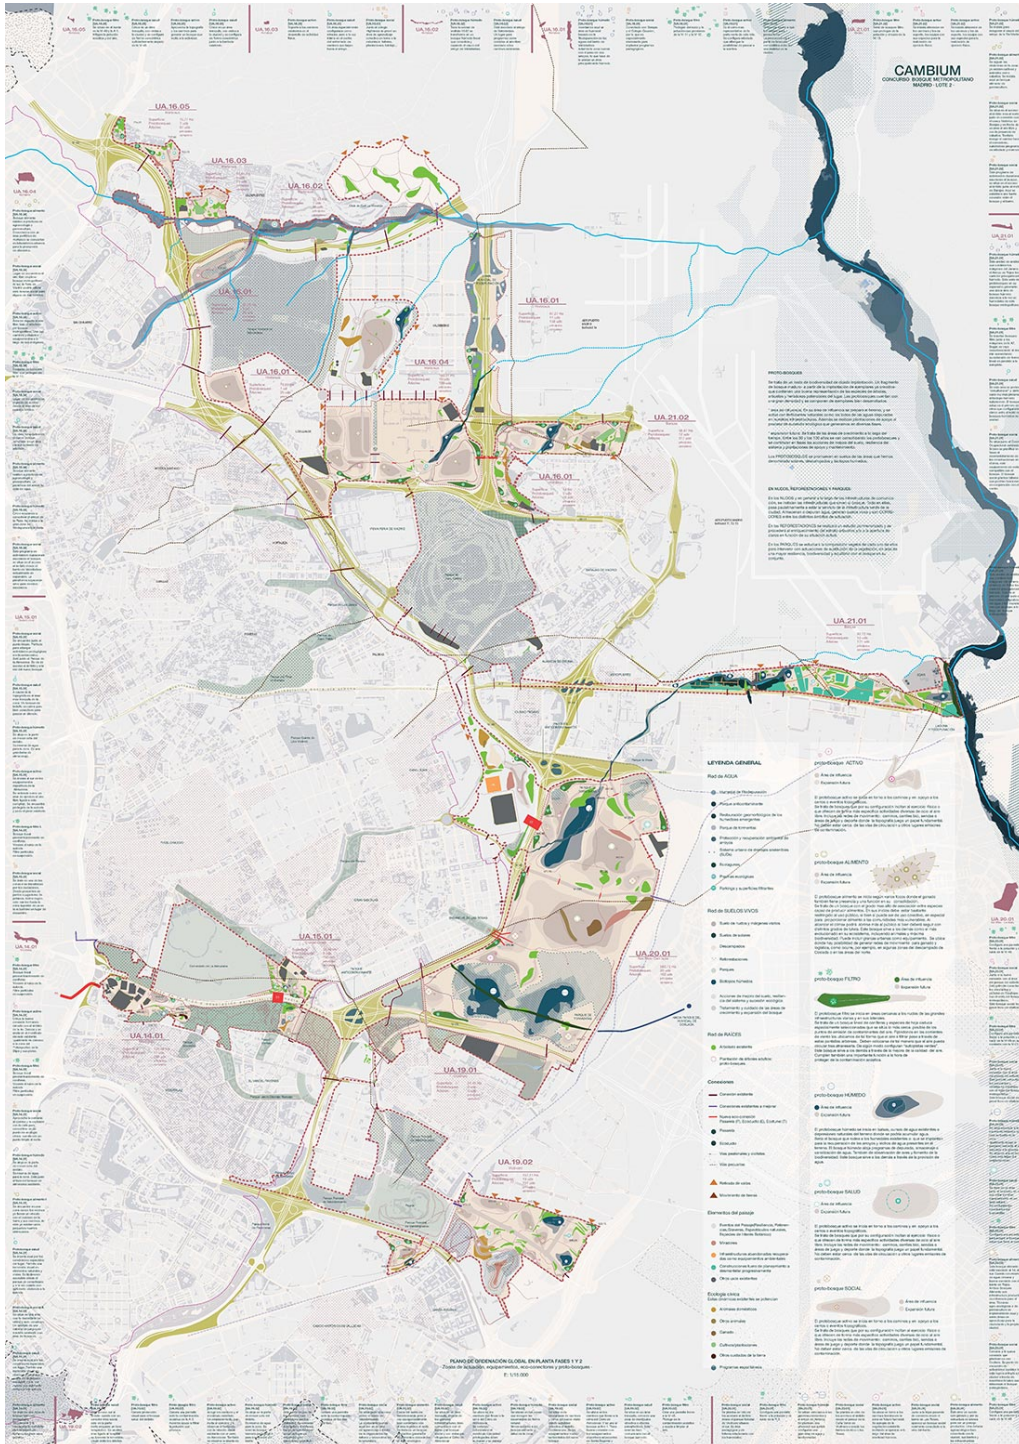

urbanNext Lexicon

CAMBIUM: Madrid Metropolitan Forest Project
<https://urbannext.net/cambium-madrid-metropolitan-forest-project/>

ISSN : 2575-5374