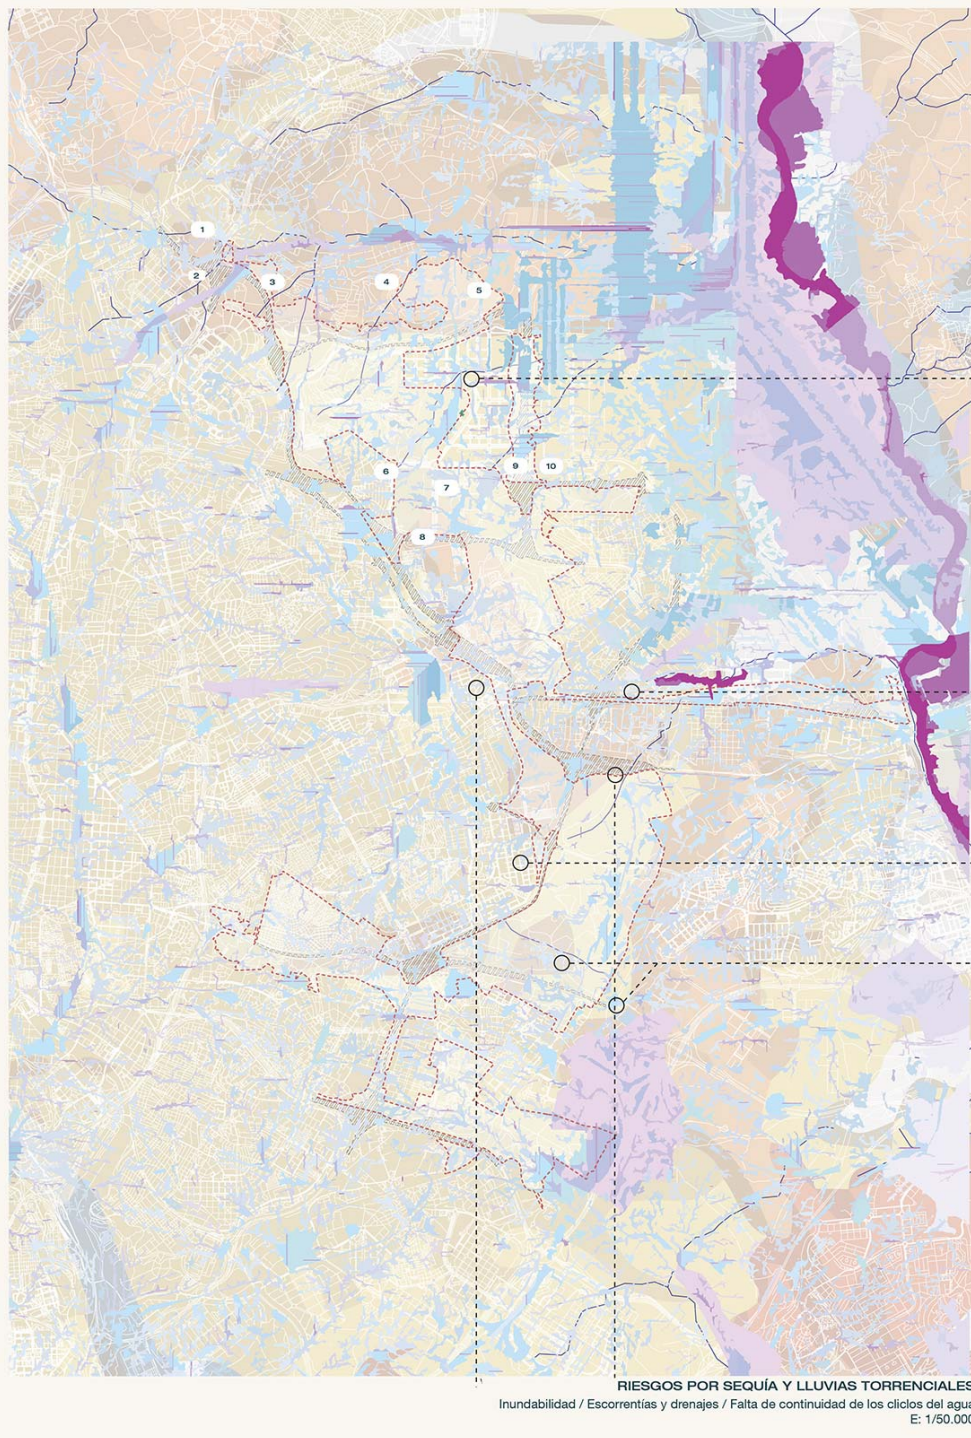

urbanNext Lexicon

CAMBIUM: Madrid Metropolitan Forest Project
<https://urbannext.net/cambium-madrid-metropolitan-forest-project/>

ISSN : 2575-5374