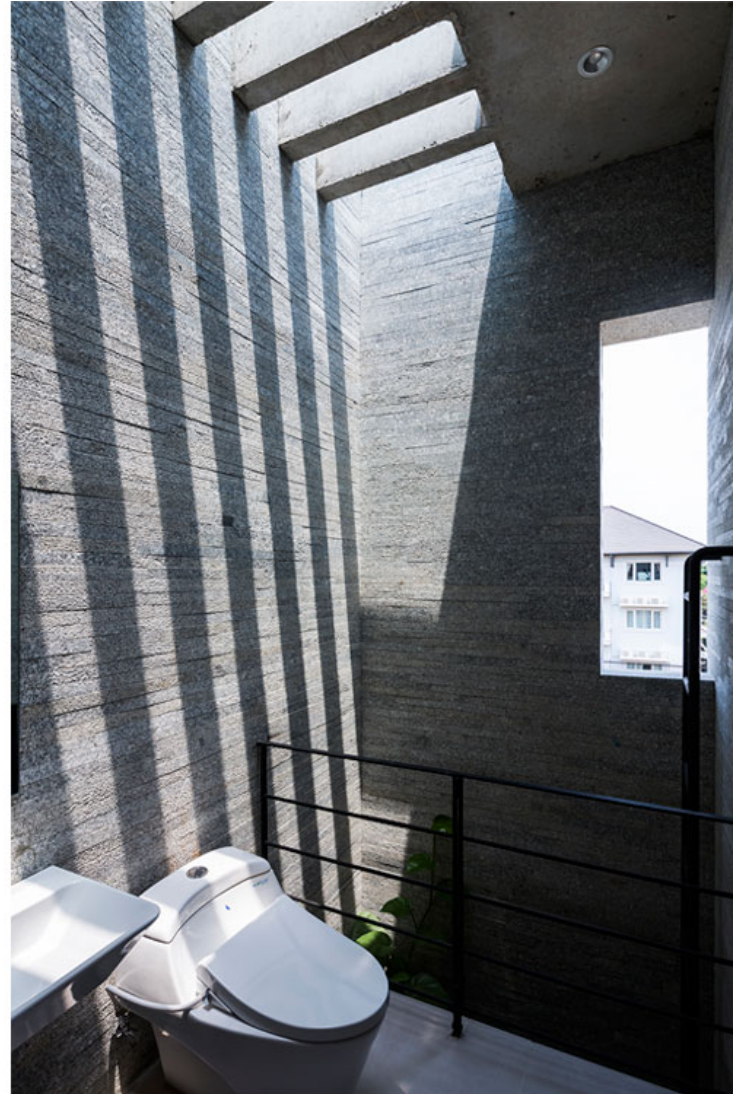

urbanNext Lexicon

Binh House: a House for Trees and Human Beings
<https://urbannext.net/binh-house/>

Using sustainable materials such as natural stone, wood, and exposed concrete, combined with the microclimate, this house greatly reduces operational and maintenance costs. To date, residents have never used the furnished AC. The architecture is intended not only to meet the functional and aesthetic concerns, but also as a means to connect people to one another and people to nature.

ISSN : 2575-5374