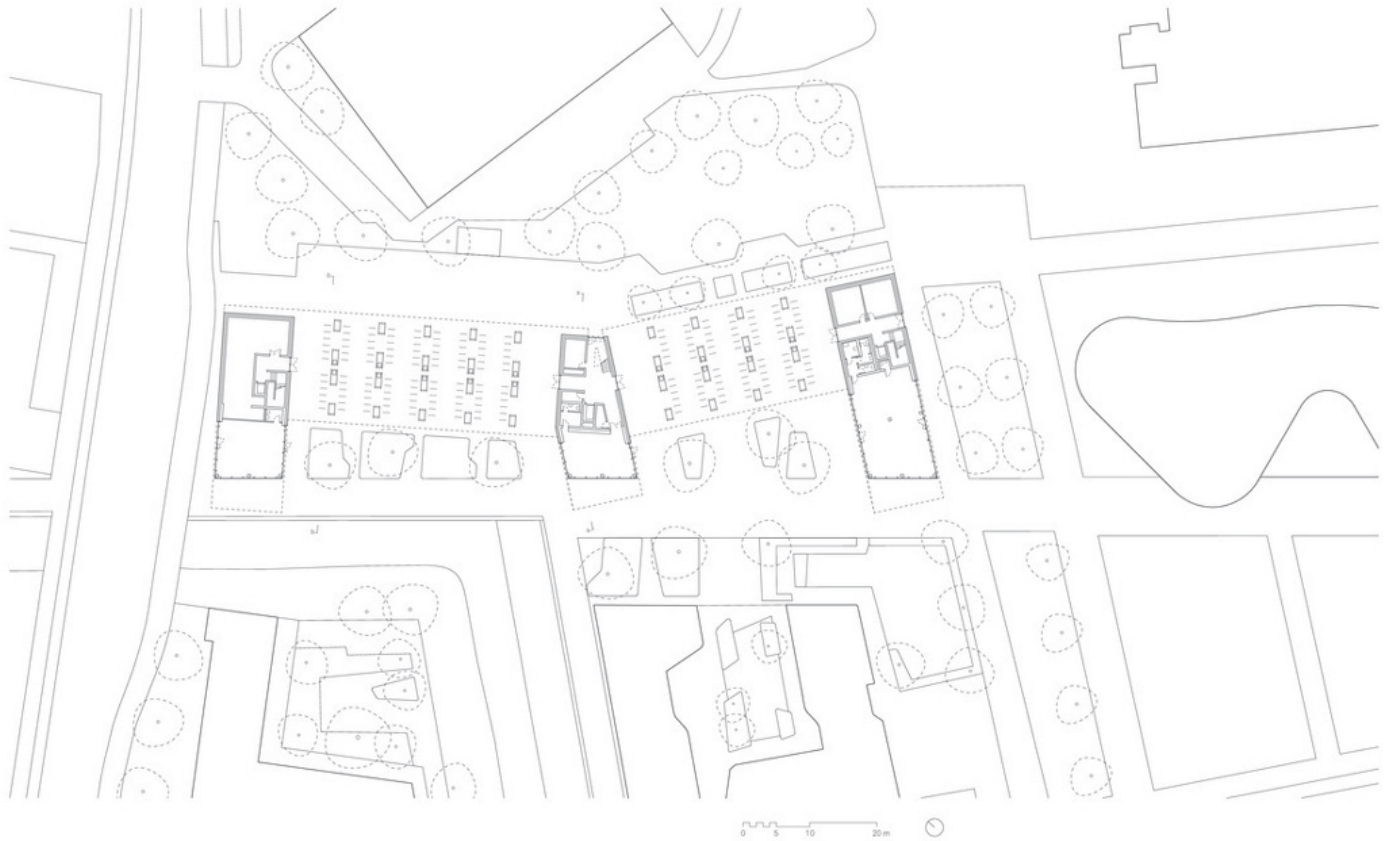

urbanNext Lexicon

Universal Design Quarter: Sustainable, Simple and Inclusive

<https://urbannext.net/universal-design-quarter/>

sauerbruch hutton

universal design quartier, hamburg / universal design quarter, hamburg
erdgeschoss / ground floor

ISSN : 2575-5374