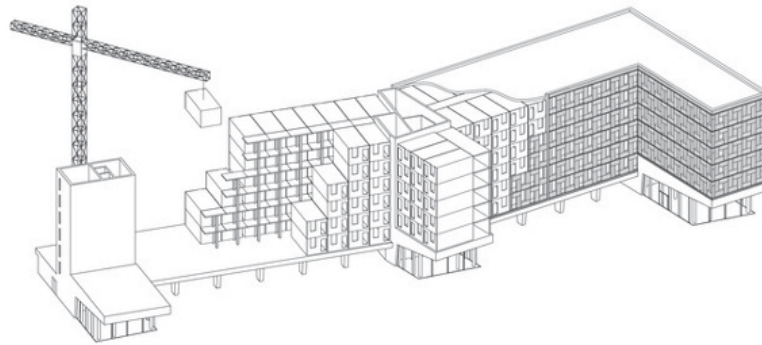

sauerbruch hutton

universal design quartier, hamburg / universal design quartier, hamburg
montage der holzmodule / assembly of the timber-modules

The exemptions granted in the fire protection certificate (for producing the load-bearing walls, ceilings and façades in wood) set a precedent in Hamburg that opened the way for a change in the state's building regulations: since November 2016 the city has allowed buildings of up to 22 metres in height to be built of timber.