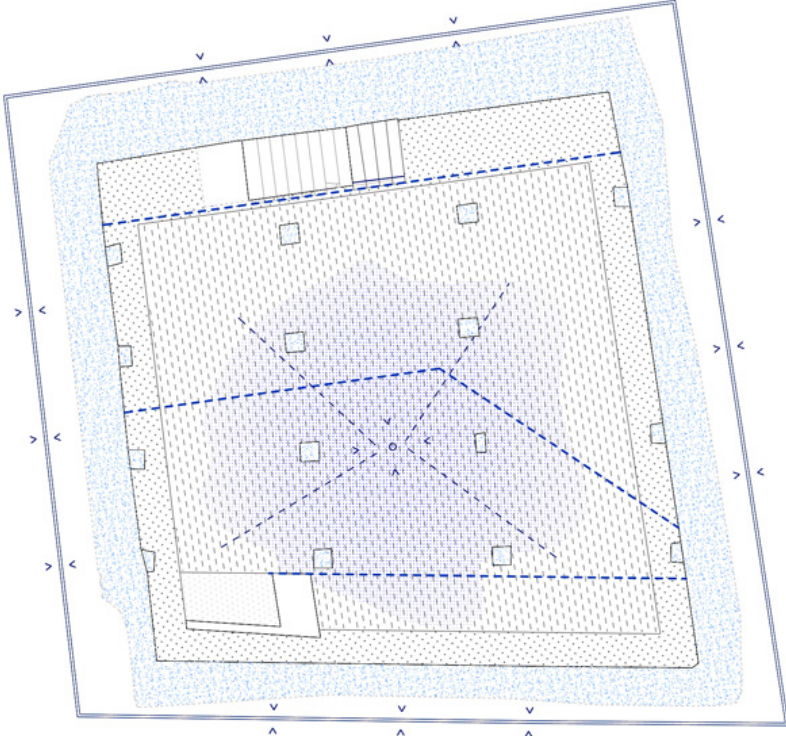

urbanNext Lexicon

Synagogue Square: Expanding Urban Space
<https://urbannext.net/synagogue-square-expanding-urban-space/>