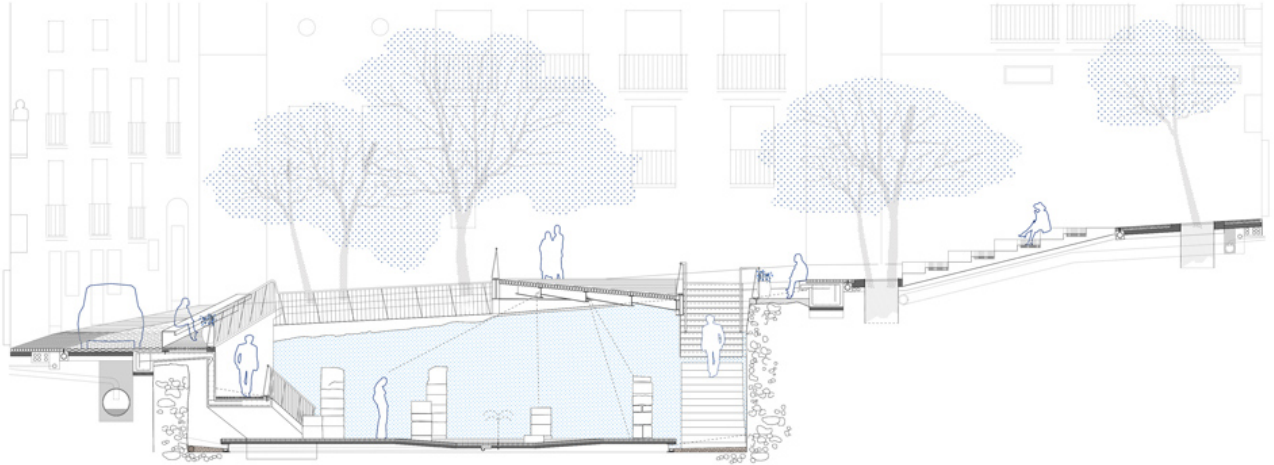

The excavated space, delimited by robust masonry walls, is the remains of a large 12th-century Andalusian pond, which appeared buried almost 5 meters below the ground. The bases of a series of ashlar arches and a Gothic staircase indicate that it was later reused in Christian times as a civil or religious building in the 13th and 14th centuries.

ISSN : 2575-5374

urbanNext Lexicon

Synagogue Square: Expanding Urban Space
<https://urbannext.net/synagogue-square-expanding-urban-space/>

urbanNext Lexicon

Synagogue Square: Expanding Urban Space
<https://urbannext.net/synagogue-square-expanding-urban-space/>