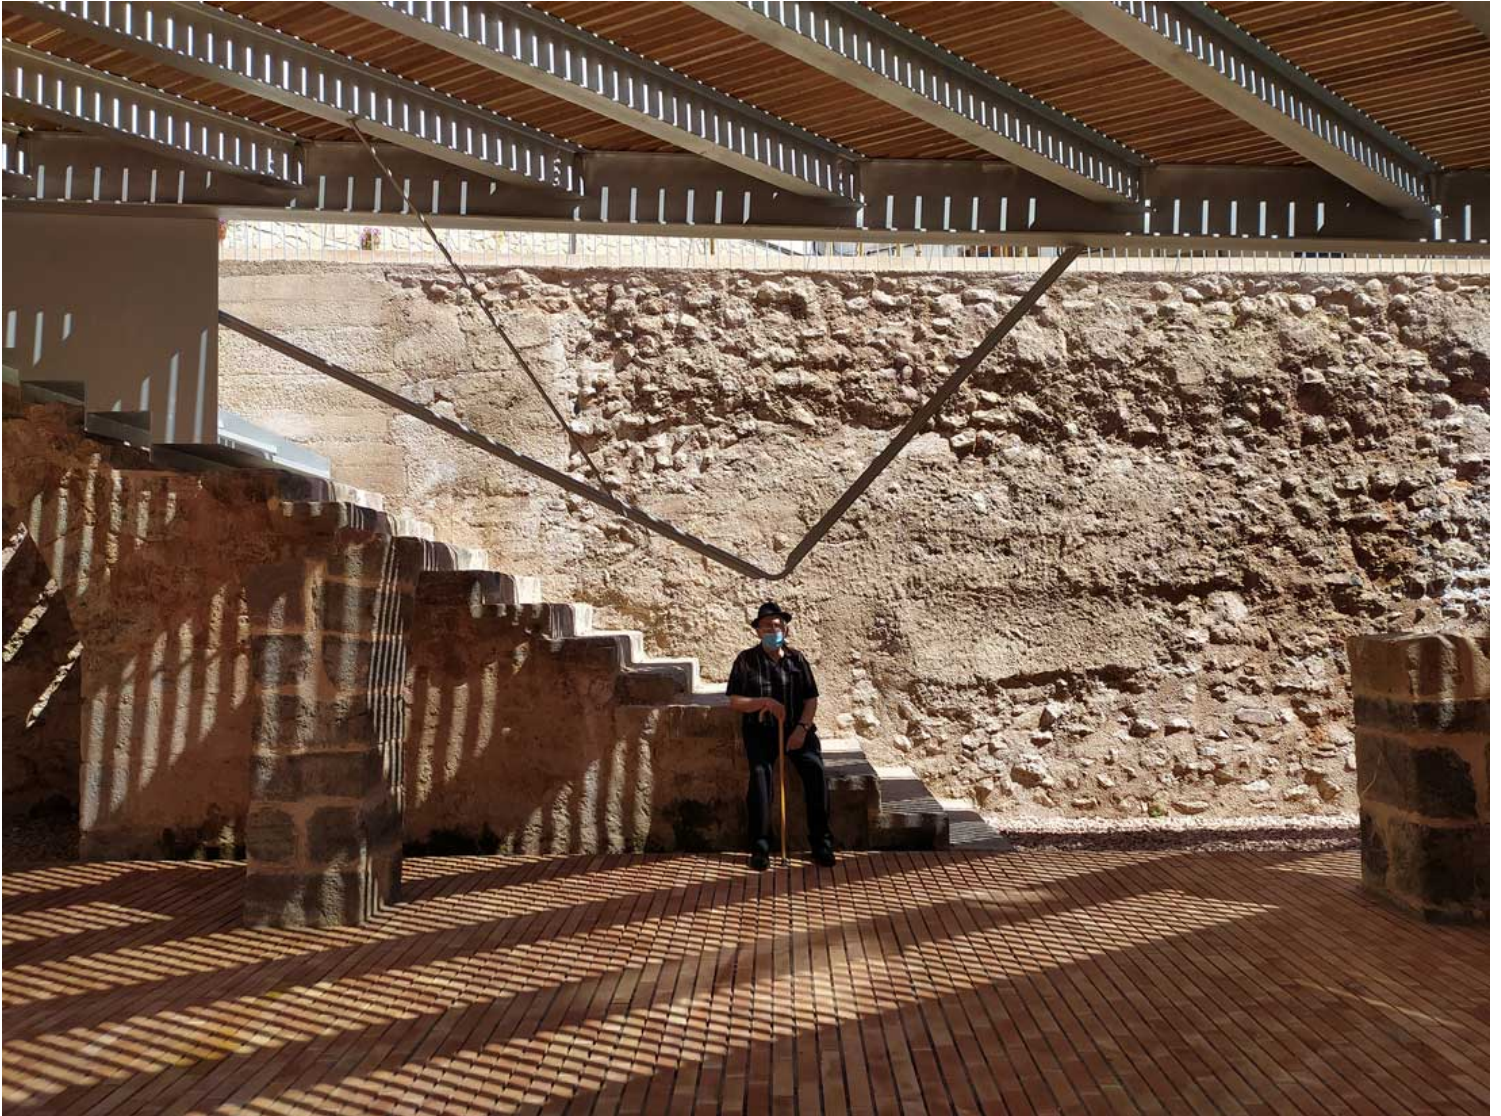

The excavated space, delimited by robust masonry walls, is the remains of a large 12th-century Andalusian pond, which appeared buried almost 5 meters below the ground. The bases of a series of ashlar arches and a Gothic staircase indicate that it was later reused in Christian times as a civil or religious building in the 13th and 14th centuries.

ISSN : 2575-5374

urbanNext Lexicon

Synagogue Square: Expanding Urban Space

<https://urbannext.net/synagogue-square-expanding-urban-space/>

A smooth ramp connects to the lower space. A manual ceramic pavement is laid on the floor of the old pond, an interpretation of the compacted clay pavement found there. The pond recovers the memory of the water.

The wooden plaza continues the surrounding streets and allows us to pass over the archaeological space. Below, the shadows of the wooden strips projected onto the ceramic pavement create textures that move with the sun.