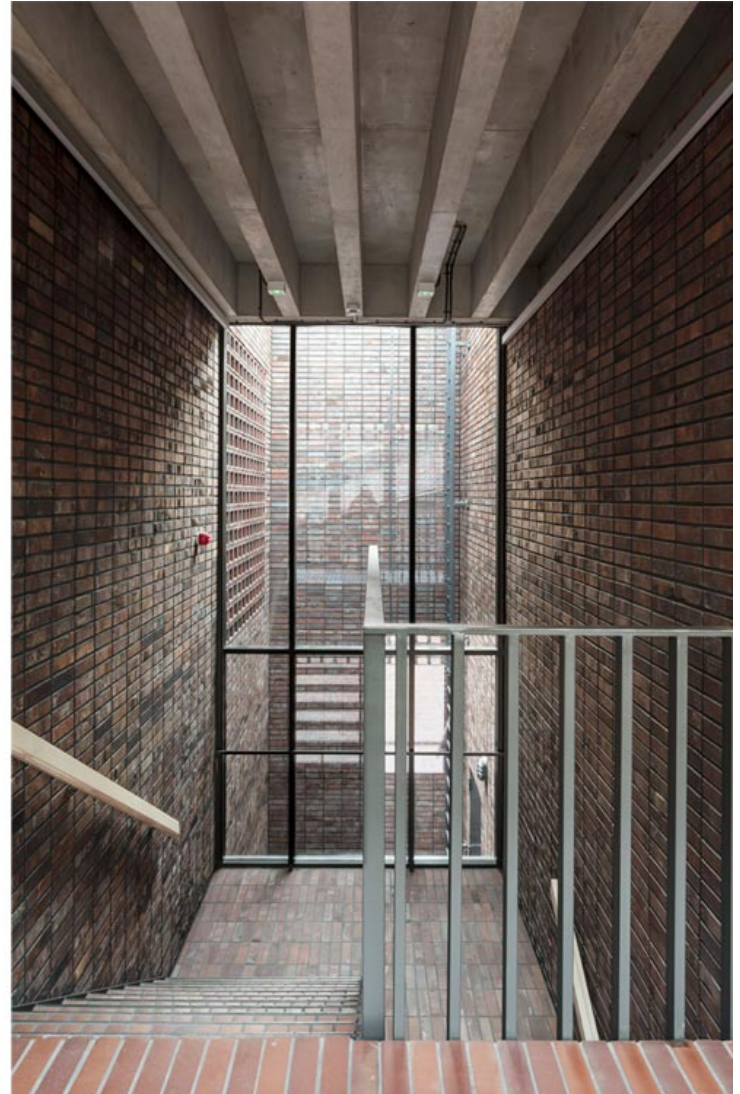

Our design aims to be sensitive to the existing building's aesthetics and takes advantage of its materiality and visual values by building an abstract volume on top of it made out of a brick latticework, which follows the section of the neighboring building.

# urbanNext Lexicon

Silesia University Radio and TV Department: Designing from the

Context

<https://urbannext.net/silesia-university-radio/>

The new building fills up the whole plot and, at the same time, hollows out a central courtyard, which becomes the key element for all the social activities taking place around the studios and lecture rooms in the new university department.