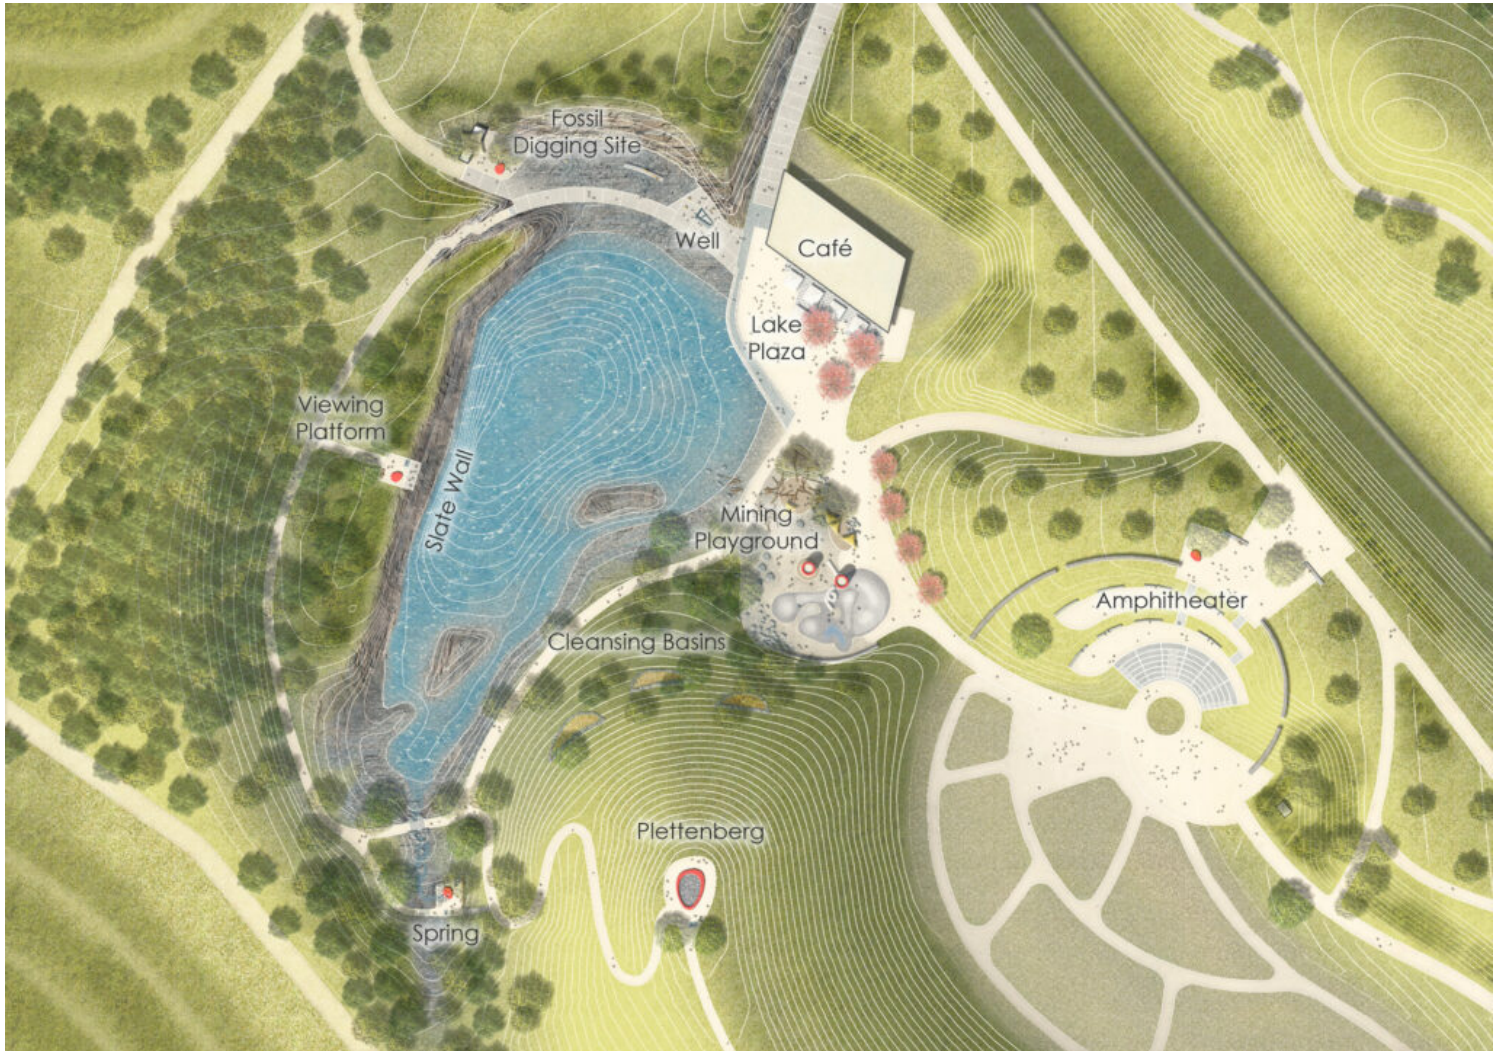

urbanNext Lexicon

Shale Experience Park
<https://urbannext.net/shale-experience-park/>

ISSN : 2575-5374