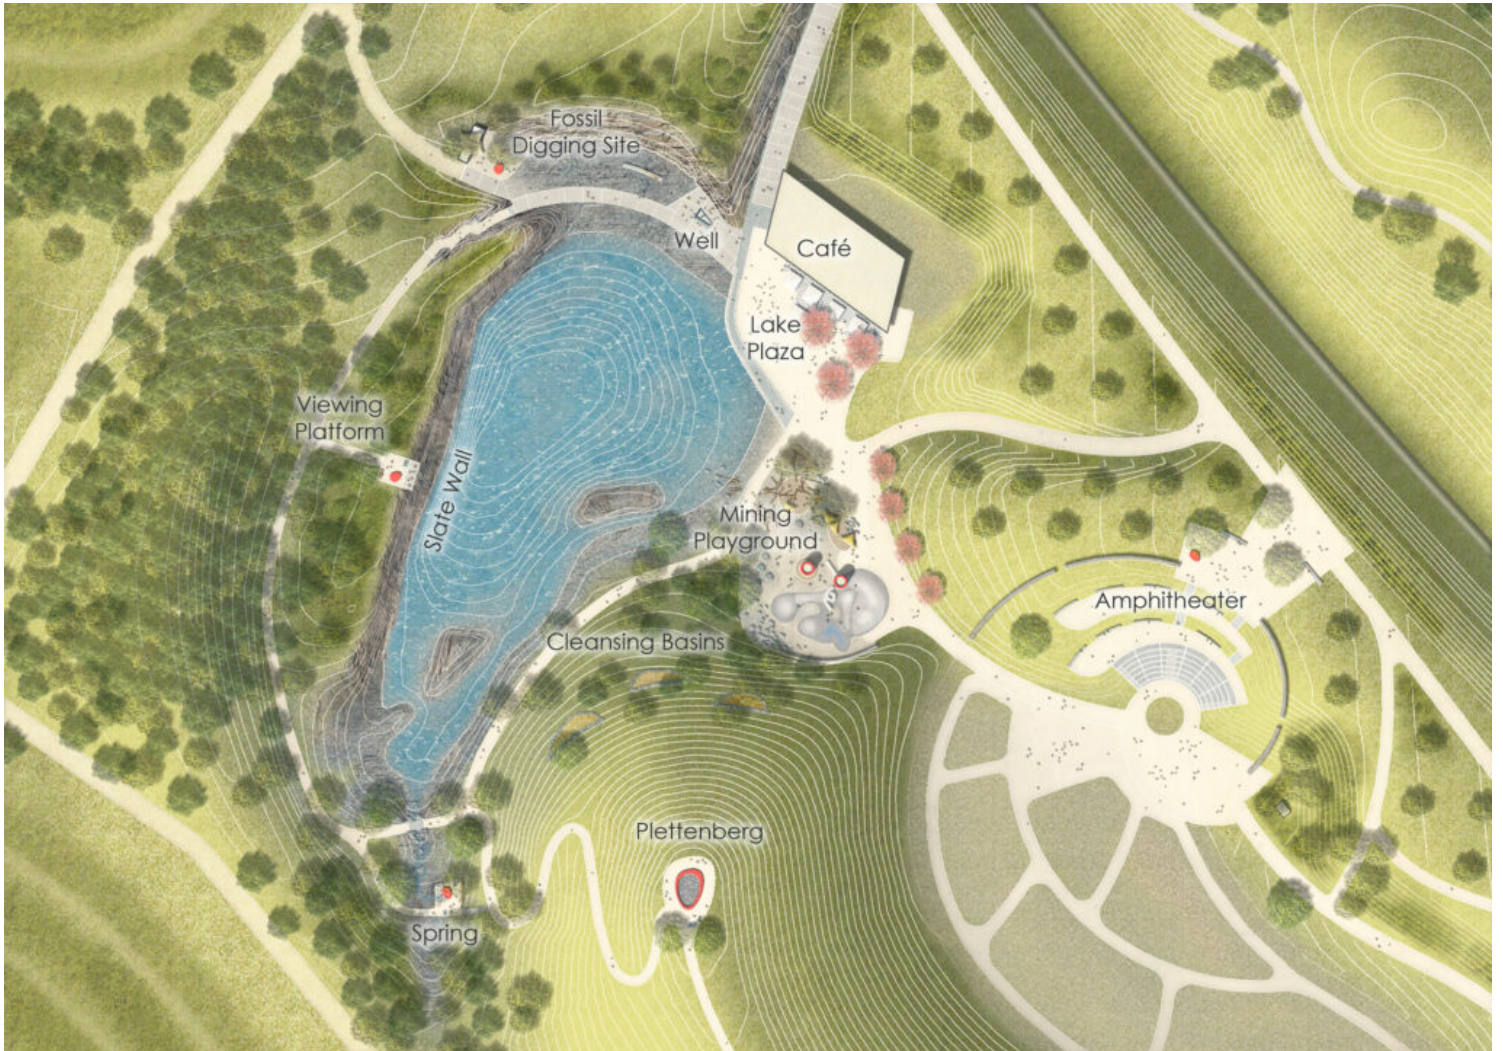

urbanNext Lexicon

Shale Experience Park
<https://urbannext.net/shale-experience-park/>

ISSN : 2575-5374