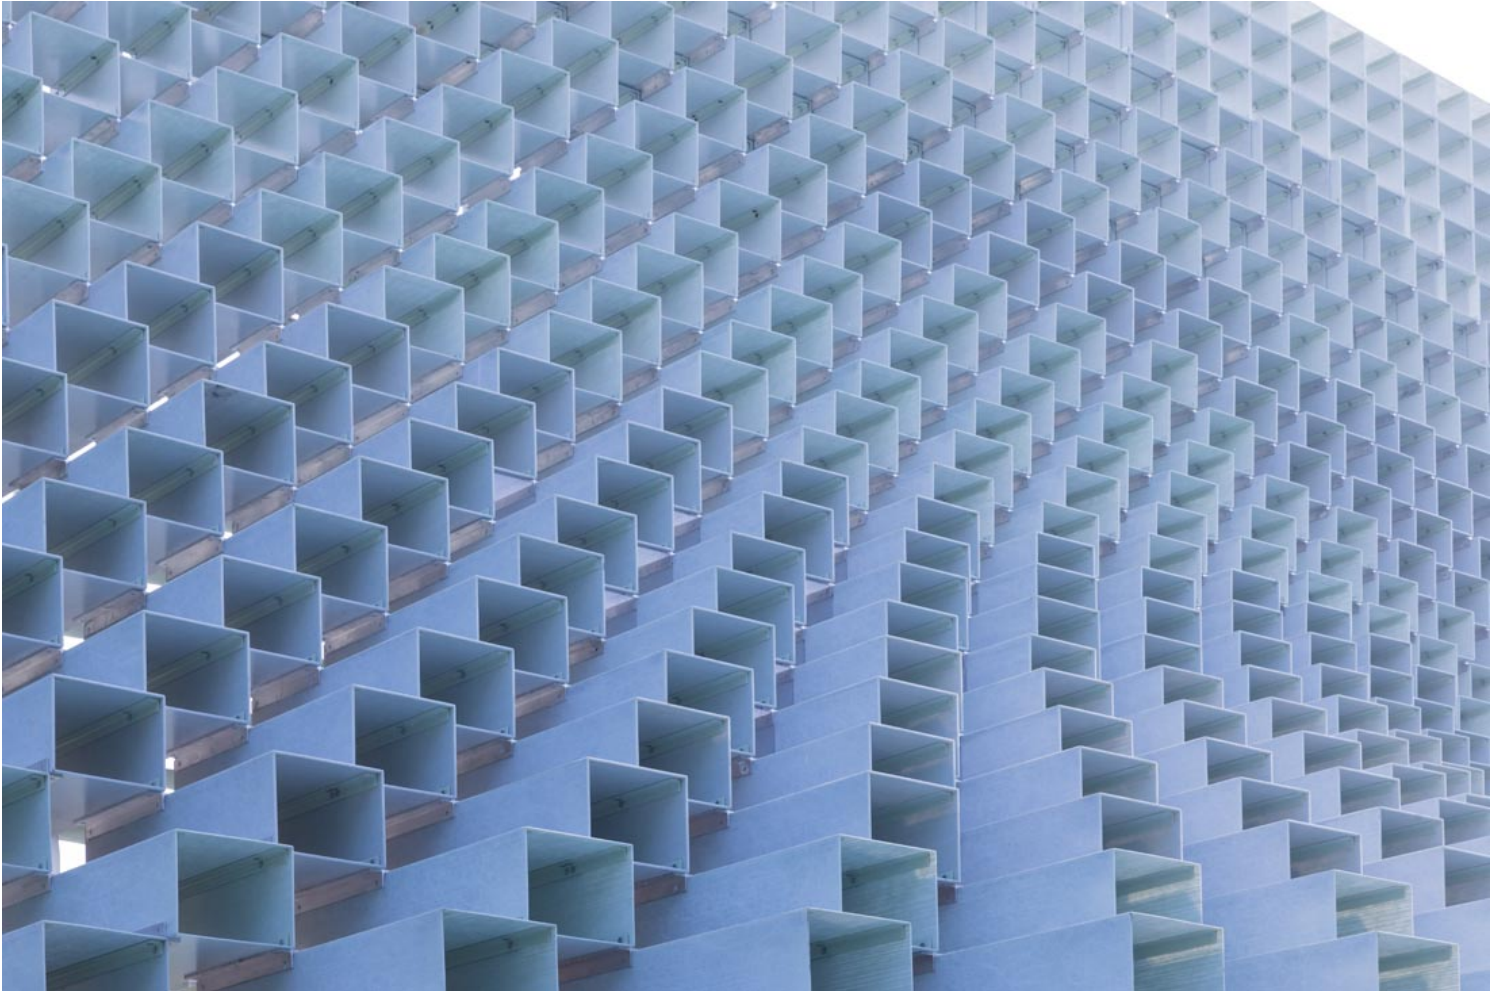

We decided to work with one of the most basic elements of architecture: the brick wall. Rather than clay bricks or stone blocks, the wall is erected from extruded fiberglass frames stacked on top of each other. The wall is pulled apart to form a cavity within it to house the events of the Pavilion's programme. The unzipping of the wall turns the line into a surface, transforming the wall into a space. A complex three-dimensional environment is created that can be explored and experienced in a variety of ways: inside and outside. At the top, the wall appears like a straight line, while the bottom of it forms a sheltered valley at the entrance of the Pavilion and an undulating hillside towards the park.

<https://urbannext.net/serp-serpentine-pavilion/>

The materials include wooden floors and extruded Lay Light by Fiberline profiles, providing every surface with a warm glow and linear texture – from the mesh of woven glass fibers to the undulating lines of the grain of the wood.

This simple manipulation of the archetypical space-defining garden wall creates a presence in the Park that changes as you move around it and through it. The North-South elevation of the Pavilion is a perfect rectangle. The East-West elevation is an undulating sculptural silhouette. Towards the East-West, the Pavilion is completely opaque and material. Towards the North-South, it is entirely transparent and practically immaterial. As a result, presence becomes absence, orthogonal becomes curvilinear, structure becomes gesture and box becomes blob.