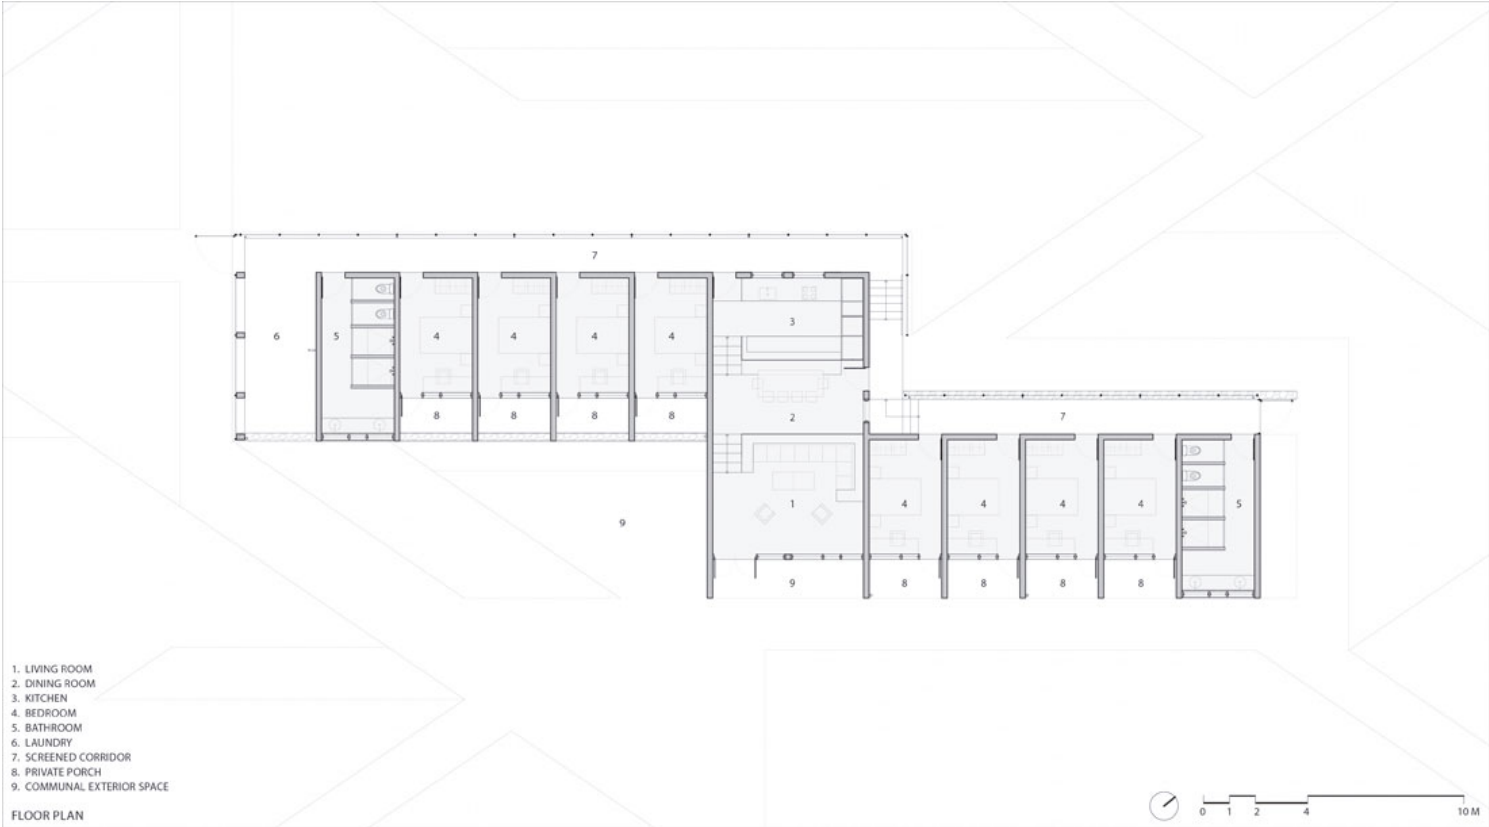

SECTION DETAIL

urbanNext Lexicon