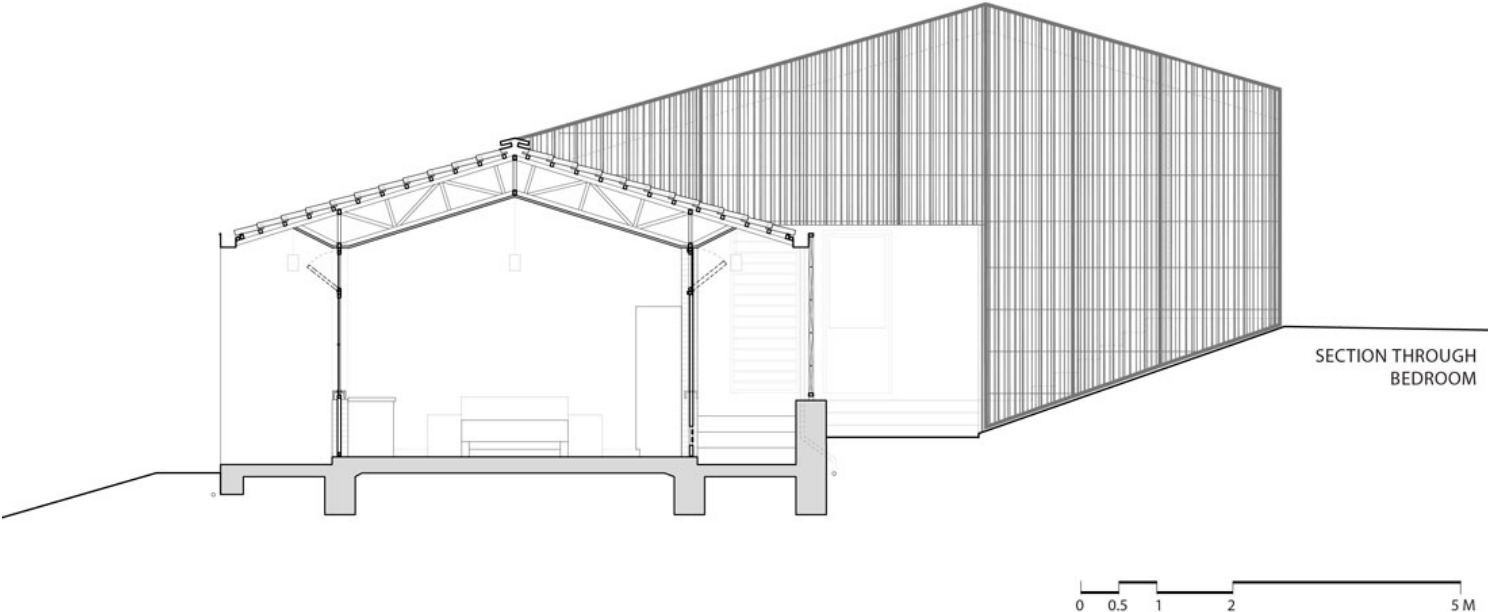

urbanNext Lexicon

Rwandan Share Houses
<https://urbannext.net/rwanda-share-houses/>

ISSN : 2575-5374