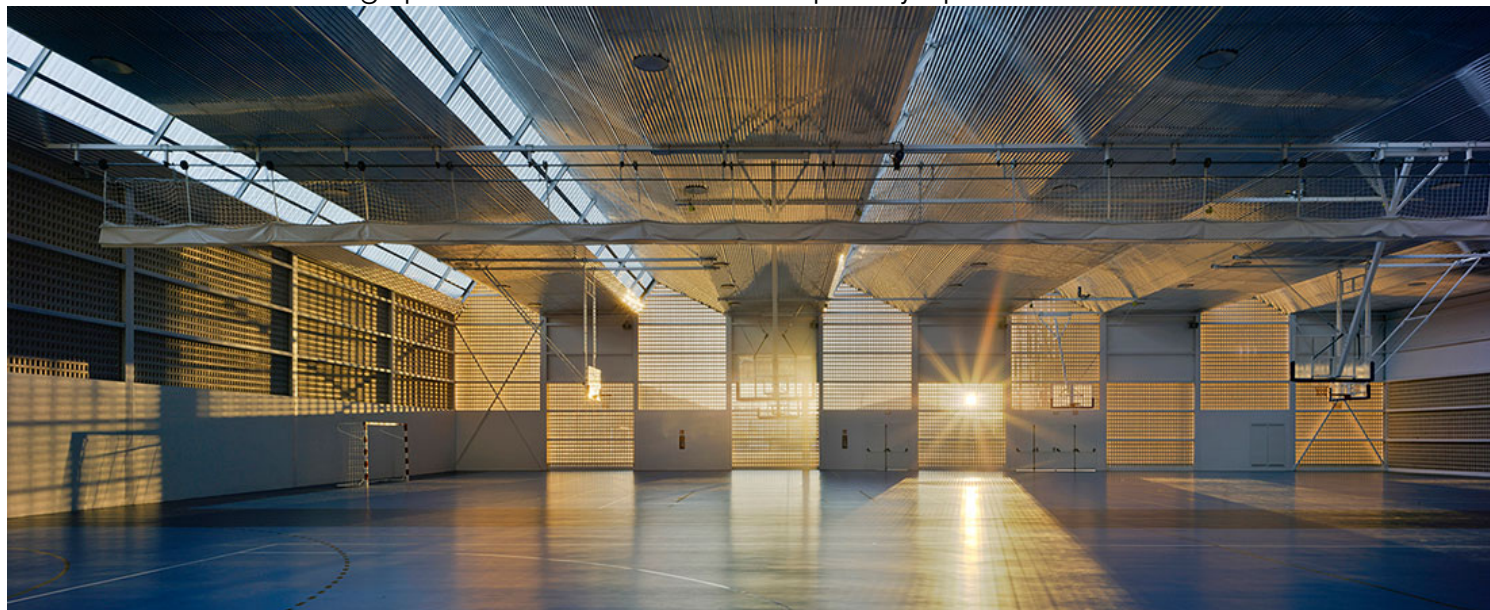

The new MCEA's Sports Center in Ibiza is hit by sunrays from dawn to dusk, due to the surroundings' all-direction flatness, making it a perforated, warmly lit box where to practice indoor sports.

The project for the EsPuig d'en Valls Sports Centre was conceived in two distinct phases: the first consisted of covering the two existing outdoor courts; the second was the design and execution of the perimeter enclosure.

# urbanNext Lexicon

Puig d'En Valls Sports Centre: A Light Shower Through All Surfaces  
<https://urbannext.net/puig-den-valls-sports-centre-a-light-shower-through-all-surfaces/>

It was during the implementation of the first phase that we discovered the intensity of the shades of colour that the sun projected onto the building from dawn (since there is only open land to the east) until dusk. And so, we introduced these fleeting tones of natural light into the newly defined space as a fundamental element in the project, which provides continuity over time to the sporting activities held in the existing space, which used to be completely open.