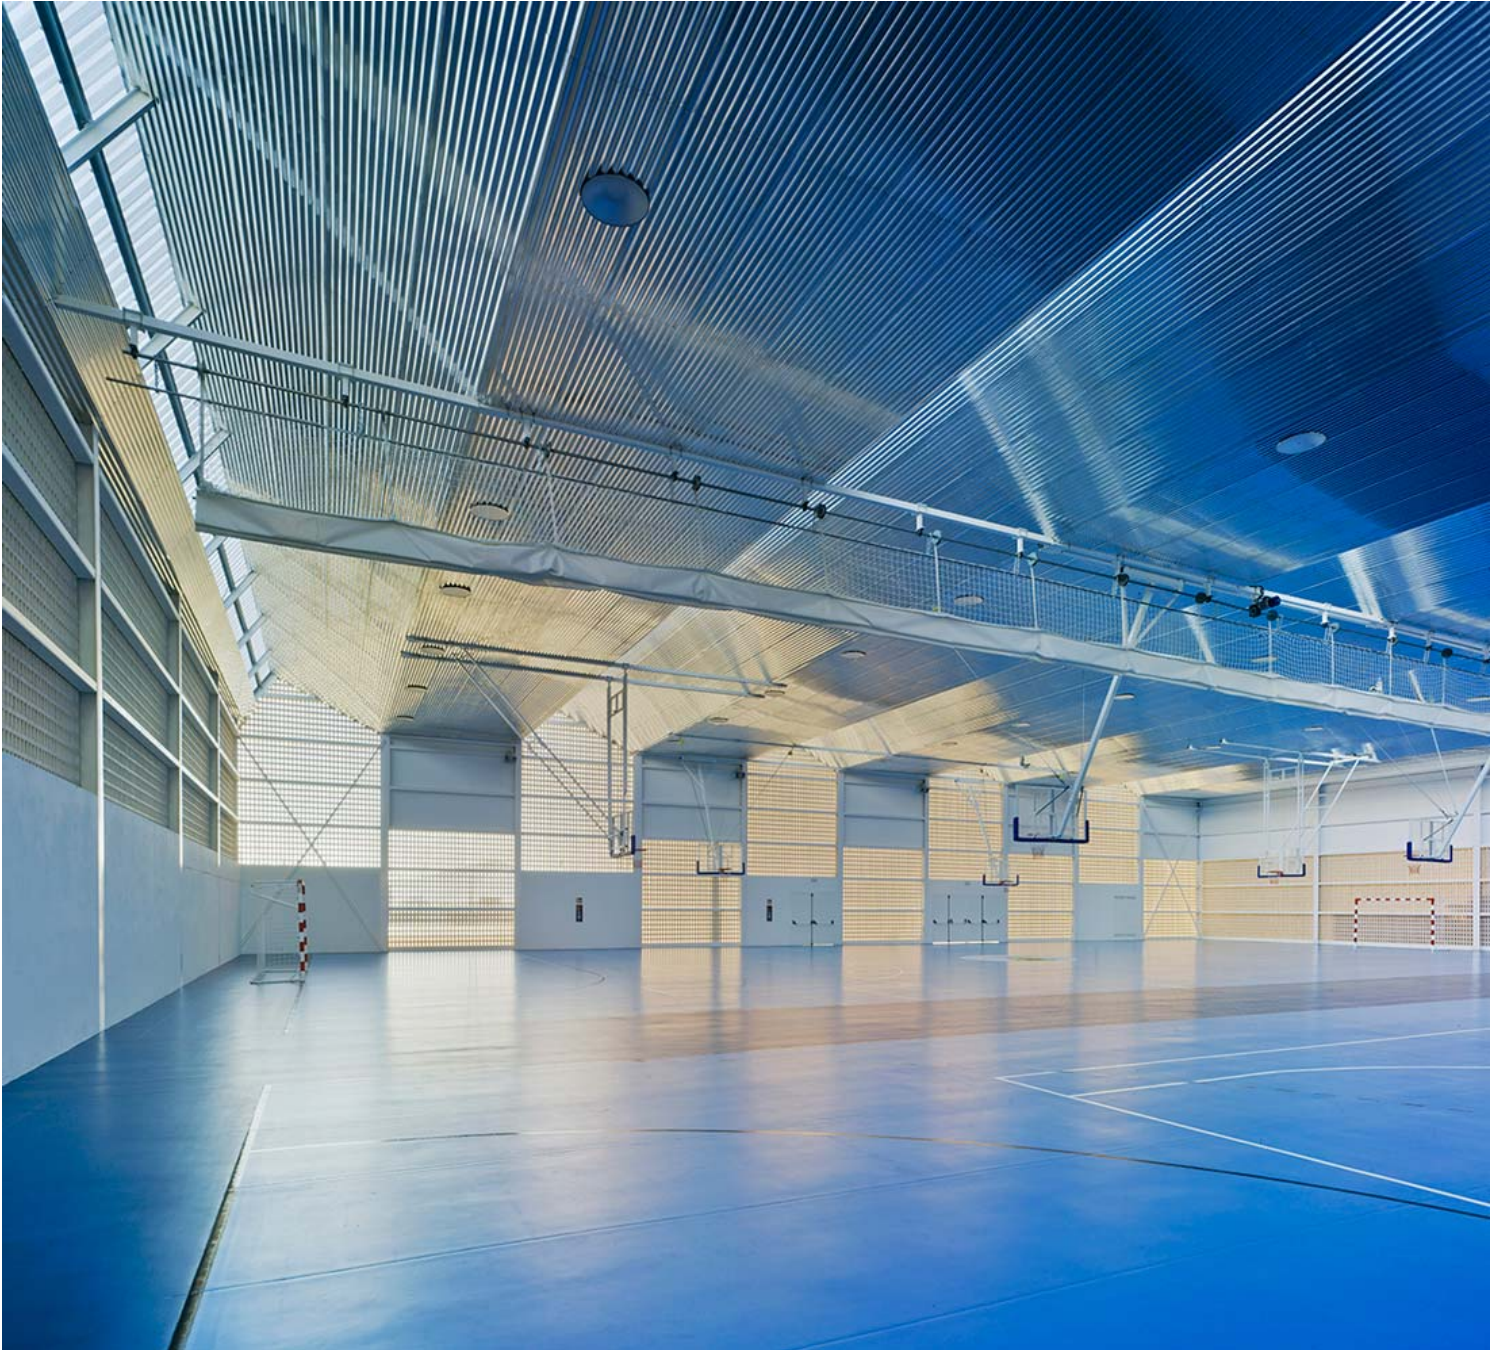

urbanNext Lexicon

Puig d'En Valls Sports Centre: A Light Shower Through All Surfaces
<https://urbannext.net/puig-den-valls-sports-centre-a-light-shower-through-all-surfaces/>

ISSN : 2575-5374