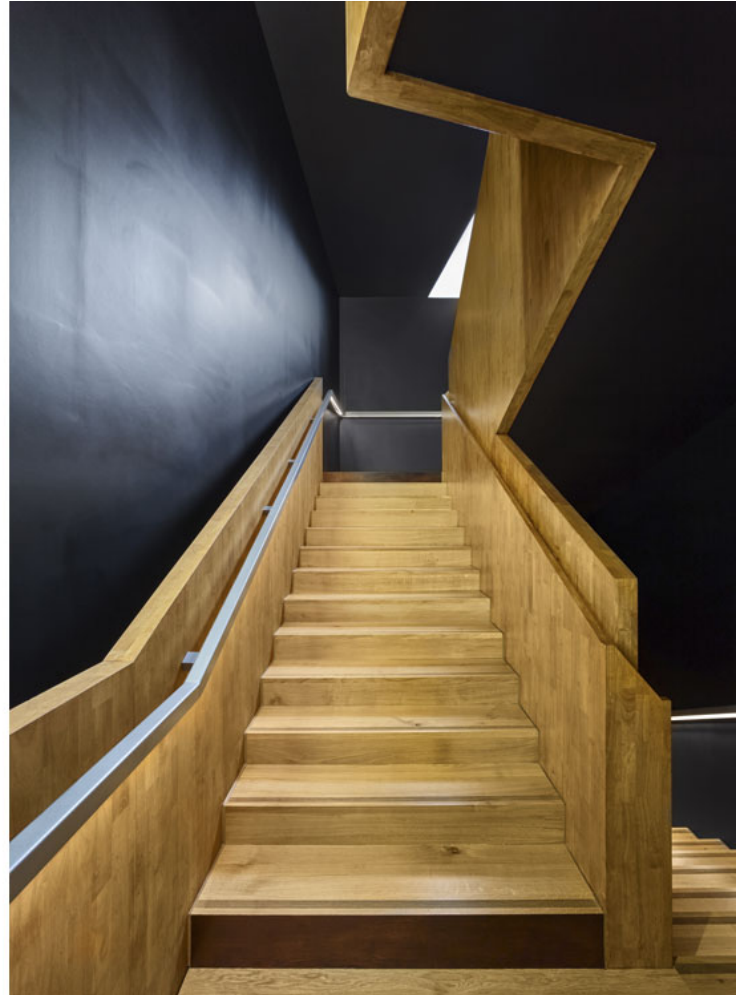

urbanNext Lexicon

Orbec
<https://urbannext.net/orbec/>

ISSN : 2575-5374