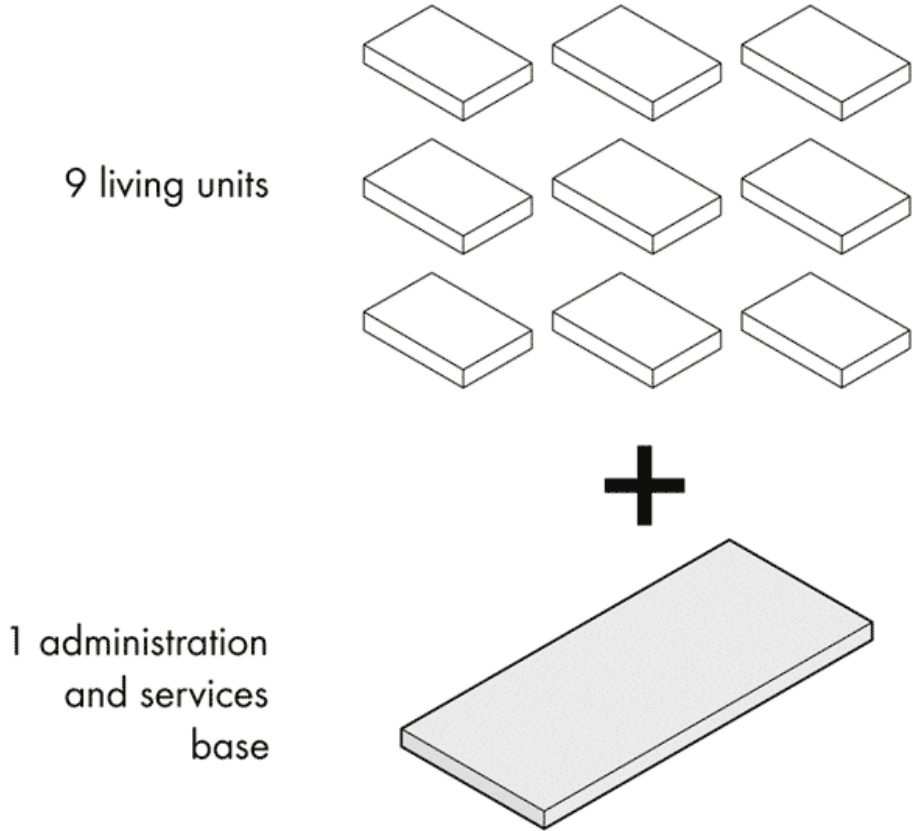

ISSN : 2575-5374

urbanNext Lexicon

Orbec

<https://urbannext.net/orbec/>

To reduce the visual impact of this imposing building, we felt it preferable to divide it up. We achieved the desired effect by using the color green, with the result that the building both blends into the larger landscape and reflects the rural nature of the site. The undersides of the overhangs and the white walls of the base produce a feeling of lightness.

ISSN : 2575-5374

urbanNext Lexicon

1. programme requirements

Diagrams

site plan

home for dependent elderly people and a nursing home in Orbec
115-beds unit

Plans

home for dependent elderly people and a nursing home in Orbec
115-beds unit

Sections

Each of the living units fits into one section of the building, and all are connected to a south-facing street, backed by the hill. This arrangement provides views through the building from one side to the other, with light punctuating the traffic routes and achieving maximum variety. The color red destructures the space and adds dynamism. We avoided using the conventional colors of a hospital environment.