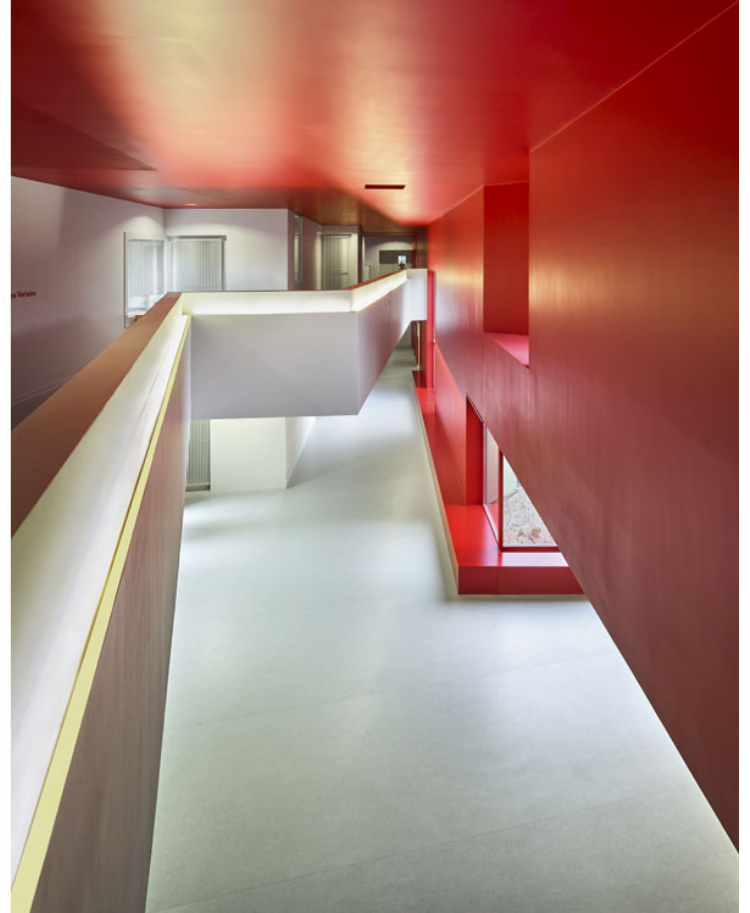

urbanNext Lexicon

Orbec

<https://urbannext.net/orbec/>

ISSN : 2575-5374