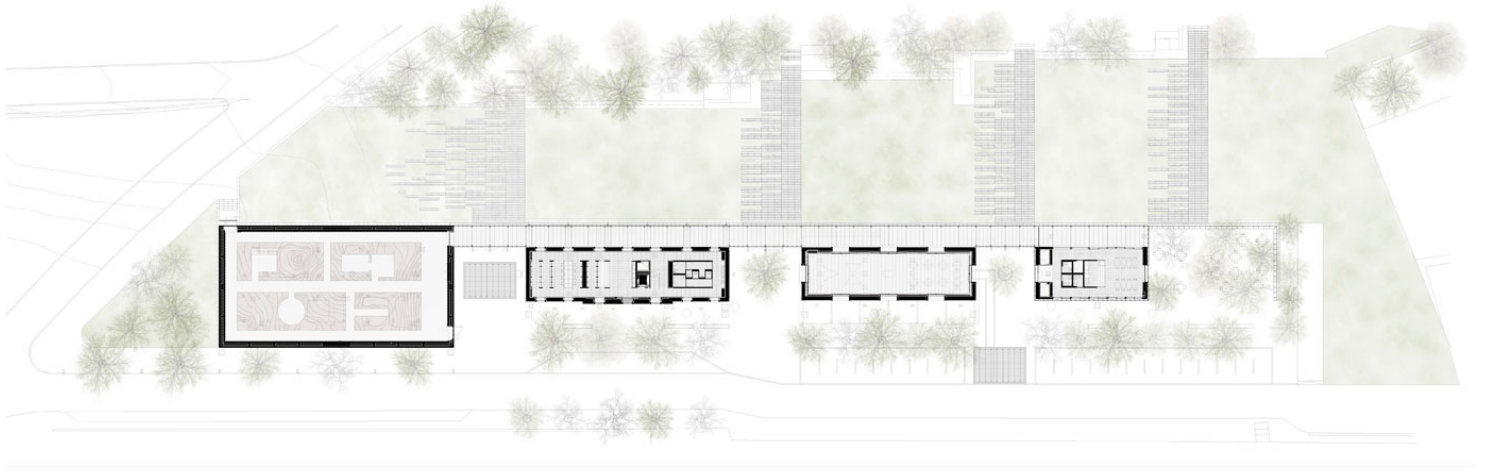

urbanNext Lexicon

Megalithic Museum
<https://urbannext.net/megalithic-museum/>

Plan

ISSN : 2575-5374