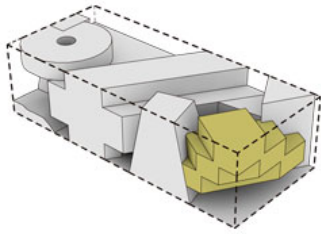

urbanNext Lexicon

Ku.Be House of Culture in Movement: A New Typology
<https://urbannext.net/ku-be/>

THINKZONE