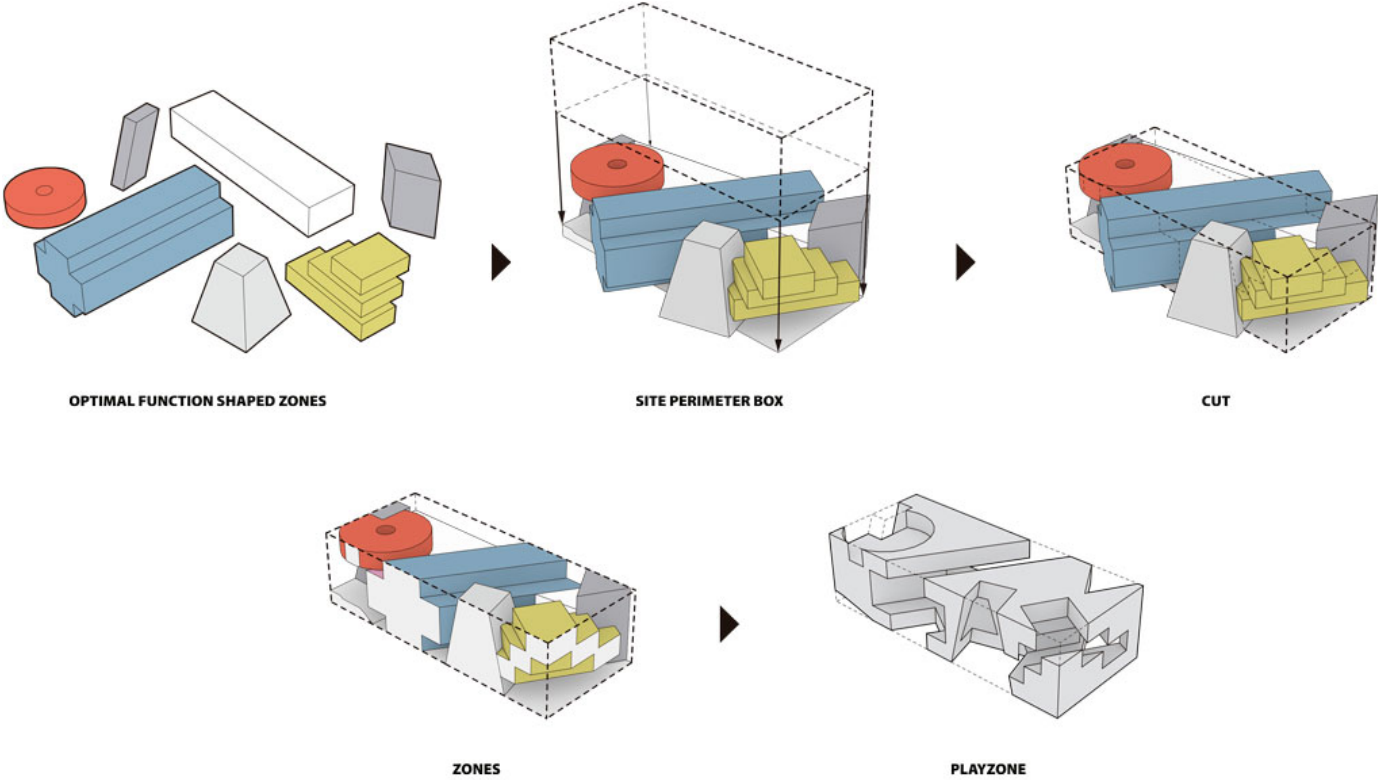

urbanNext Lexicon

Ku.Be House of Culture in Movement: A New Typology
<https://urbannext.net/ku-be/>