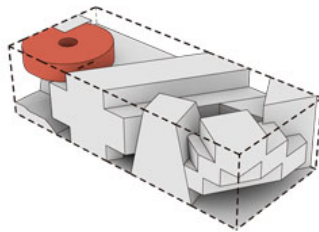

THINKZONE

FOODZONE

PERFORMANCEZONE

PULSZONE

ZENZONE

VERTICAL FLOW

The urban gardens outside form the connection between Ku.Be and the urban realm, playing an important role in expressing the six volumes and the activities happening inside. The diverse landscape – a system of microclimates with changing sounds, lights and scents – blends seamlessly into the interior hill with integrated slides that reach out into the gardens and end in an amphitheater outside.