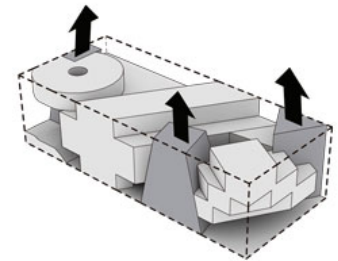

THINKZONE

FOODZONE

PERFORMANCEZONE

PULSZONE

ZENZONE

VERTICAL FLOW

The urban gardens outside form the connection between Ku.Be and the urban realm, playing an important role in expressing the six volumes and the activities happening inside. The diverse landscape – a system of microclimates with changing sounds, lights and scents – blends seamlessly into the interior hill with integrated slides that reach out into the gardens and end in an amphitheater outside.