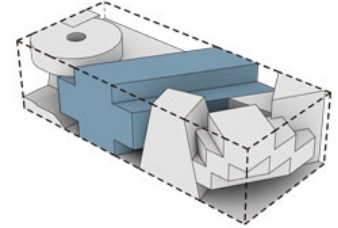

PERFORMANCEZONE