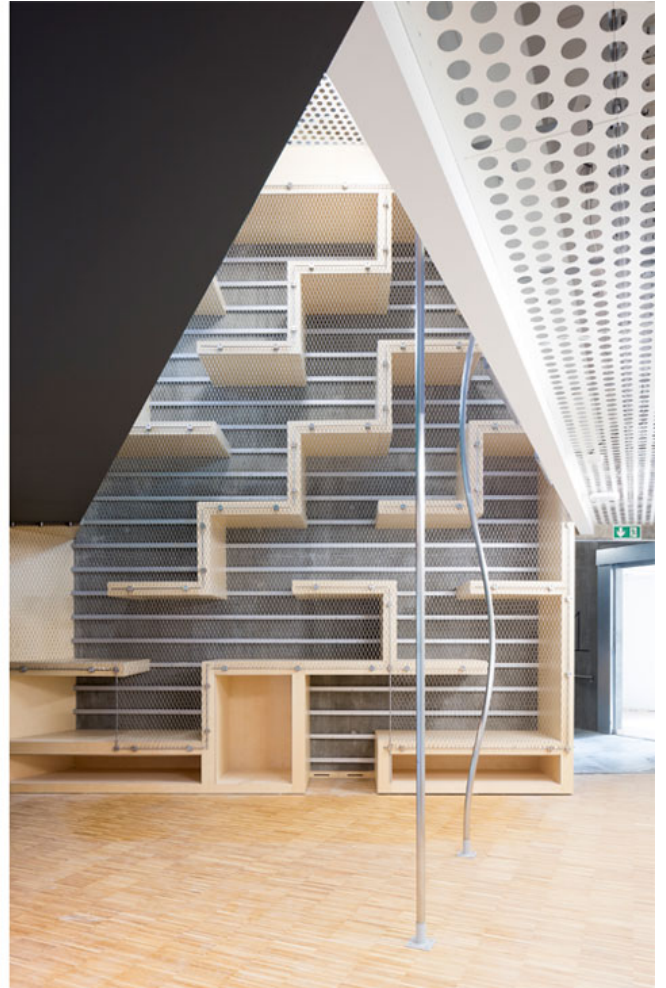

urbanNext Lexicon

Ku.Be House of Culture in Movement: A New Typology

<https://urbannext.net/ku-be/>

ISSN : 2575-5374