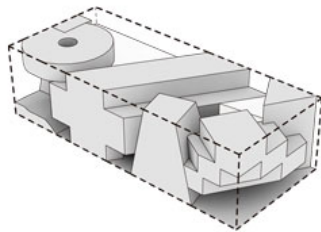

urbanNext Lexicon

Ku.Be House of Culture in Movement: A New Typology
<https://urbannext.net/ku-be/>

PULSZONE

The urban gardens outside form the connection between Ku.Be and the urban realm, playing an important role in expressing the six volumes and the activities happening inside. The diverse landscape – a system of microclimates with changing sounds, lights and scents – blends seamlessly into the interior hill with integrated slides that reach out into the gardens and end in an amphitheater outside.