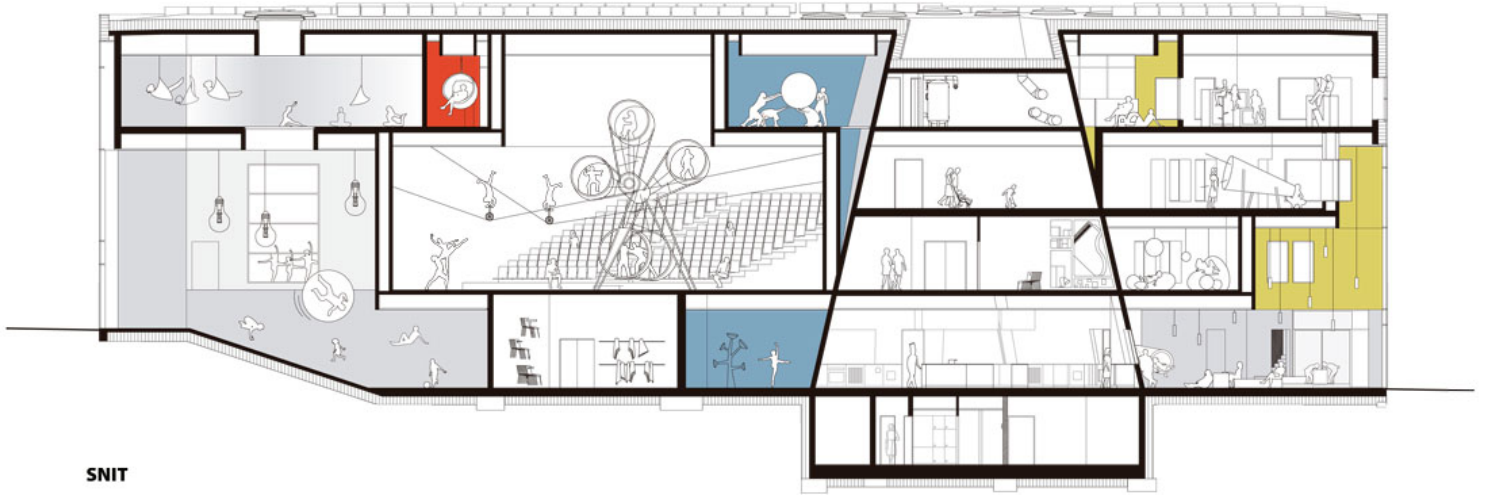

urbanNext Lexicon

Ku.Be House of Culture in Movement: A New Typology

<https://urbannext.net/ku-be/>

ISSN : 2575-5374