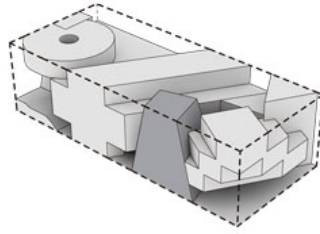

urbanNext Lexicon

Ku.Be House of Culture in Movement: A New Typology
<https://urbannext.net/ku-be/>

FOODZONE

The urban gardens outside form the connection between Ku.Be and the urban realm, playing an important role in expressing the six volumes and the activities happening inside. The diverse landscape – a system of microclimates with changing sounds, lights and scents – blends seamlessly into the interior hill with integrated slides that reach out into the gardens and end in an amphitheater outside.