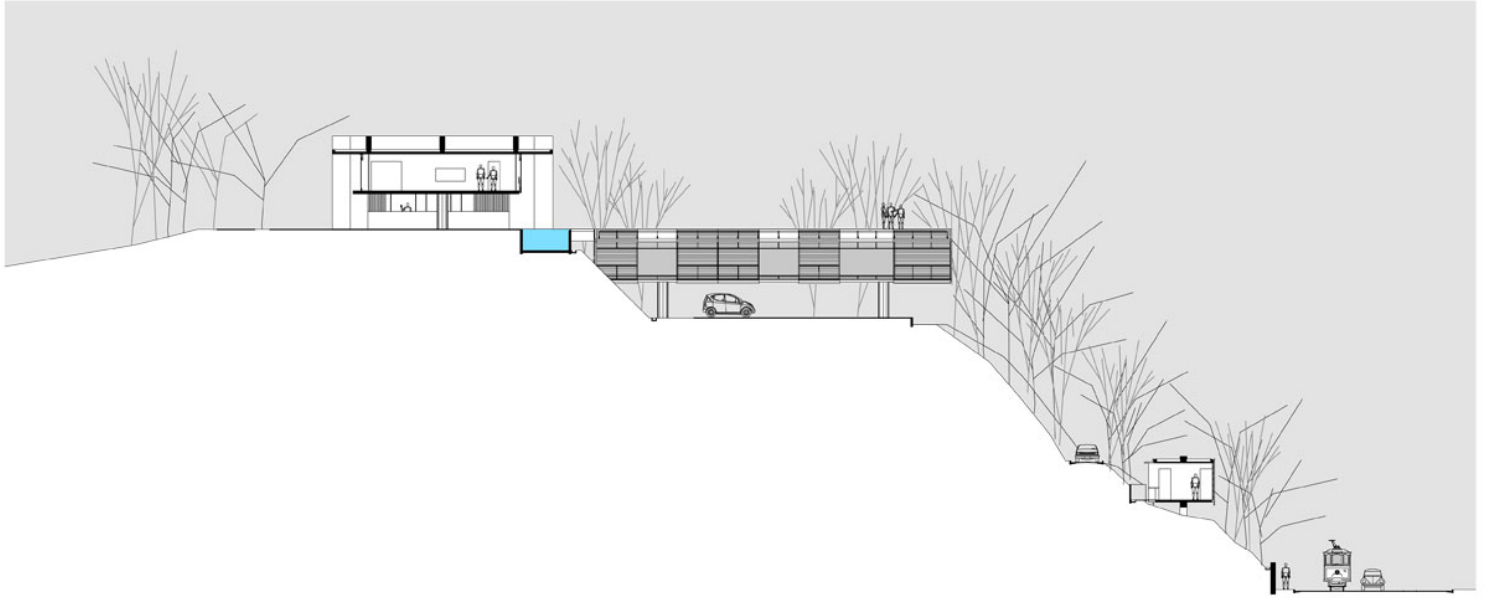

# urbanNext Lexicon

House in Rio de Janeiro  
<https://urbannext.net/house-in-rio/>

SECTION

0 5 10 20

The project takes into consideration the two pre-existent levels of the pronounced topography: 120 meters and 125 meters over sea level. At the lower level, there is a linear block that leads to the bedrooms and the office. Their main glass facade opens up to the delightful garden on the east side. These two prismatic and linear volumes are opened on the east and west sides but are completely closed on the north and south sides, leaving the ground under them empty. The roof was designed to make a complementary platform on the upper plateau.