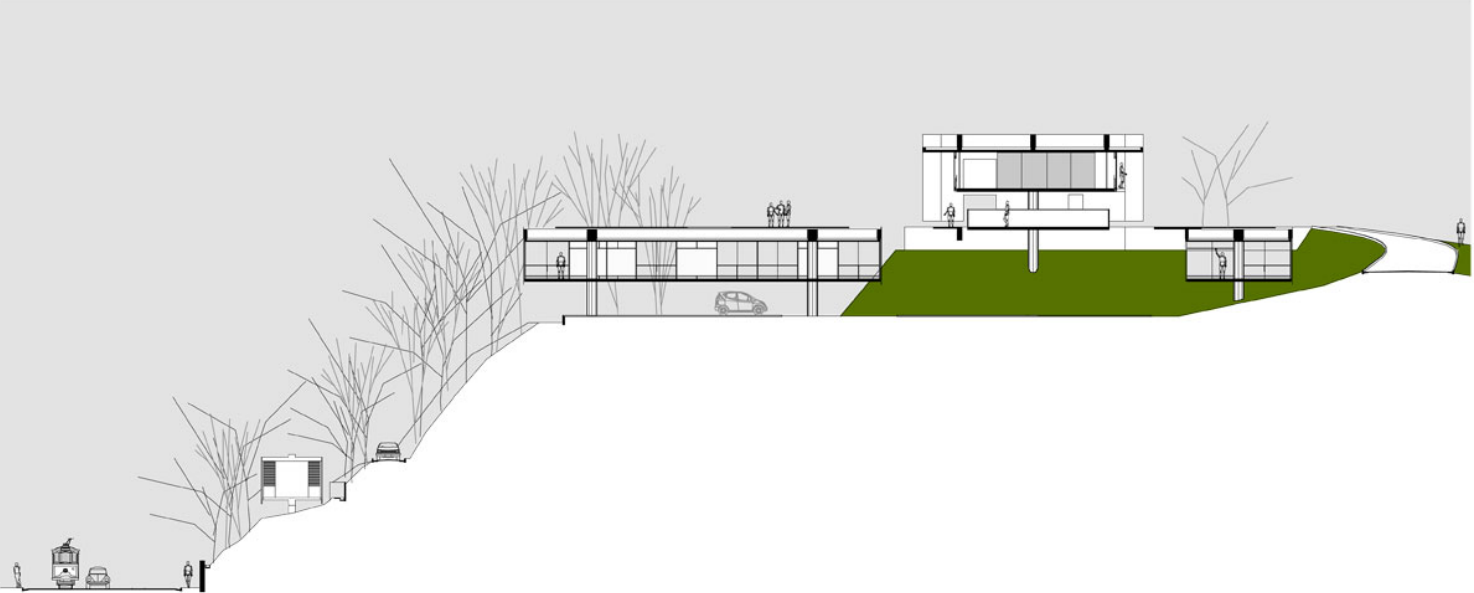

urbanNext Lexicon

House in Rio de Janeiro
<https://urbannext.net/house-in-rio/>

SECTION