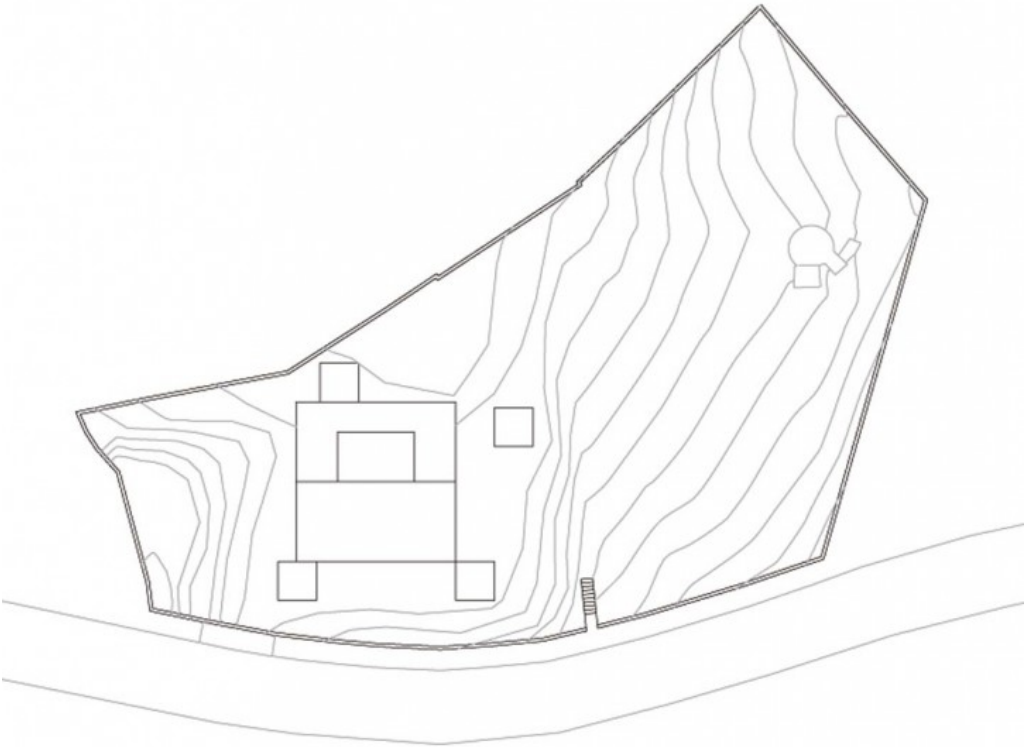

urbanNext Lexicon

House in Leiria
<https://urbannext.net/house-in-leiria/>

0 | 5 | 10 | 25m