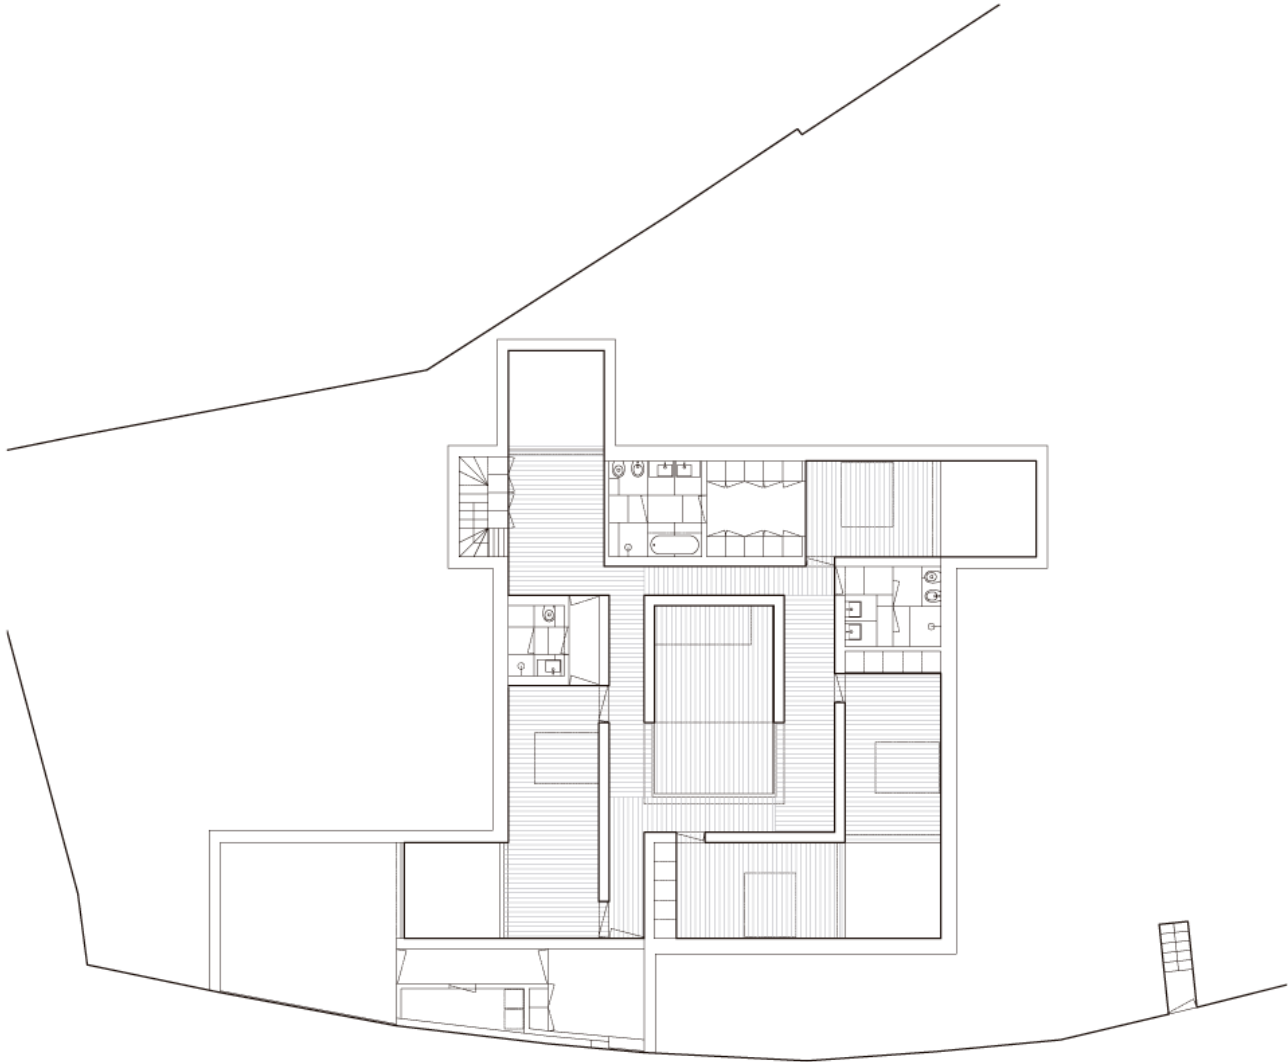

urbanNext Lexicon

House in Leiria
<https://urbannext.net/house-in-leiria/>

| 0 | 2 | 5 | 10m

plan level 0

ISSN : 2575-5374