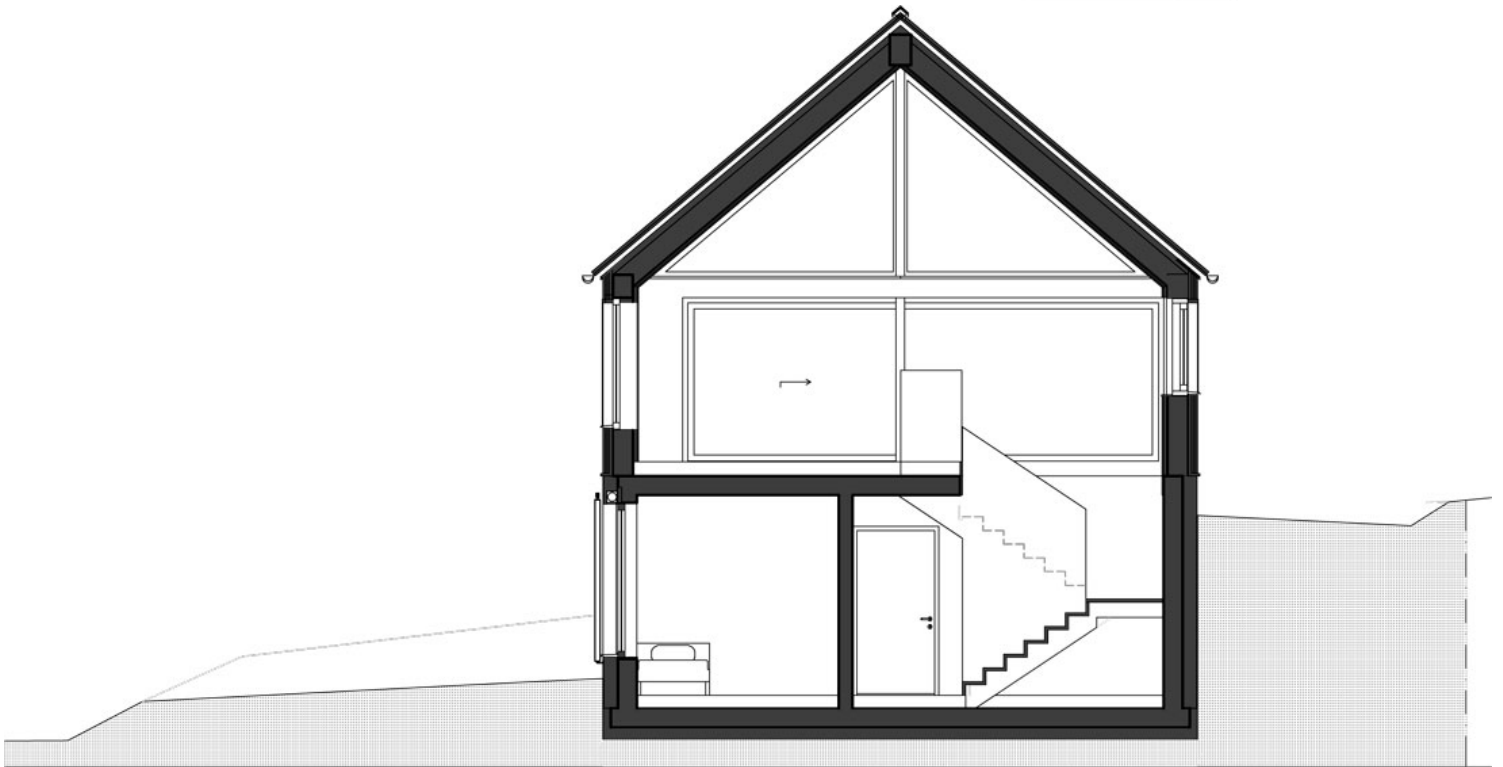

urbanNext Lexicon

Haus Schnifis: A Wooden House
<https://urbannext.net/haus-schnifis/>

ISSN : 2575-5374