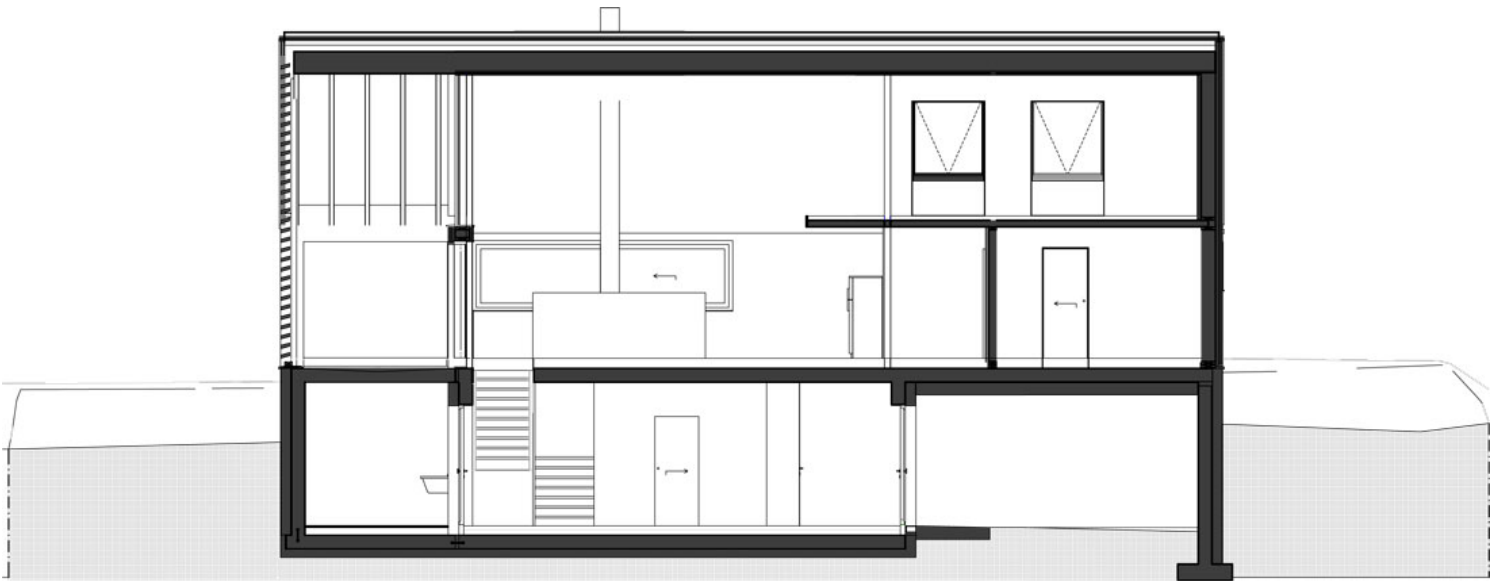

urbanNext Lexicon

Haus Schnifis: A Wooden House
<https://urbannext.net/haus-schnifis/>

ISSN : 2575-5374