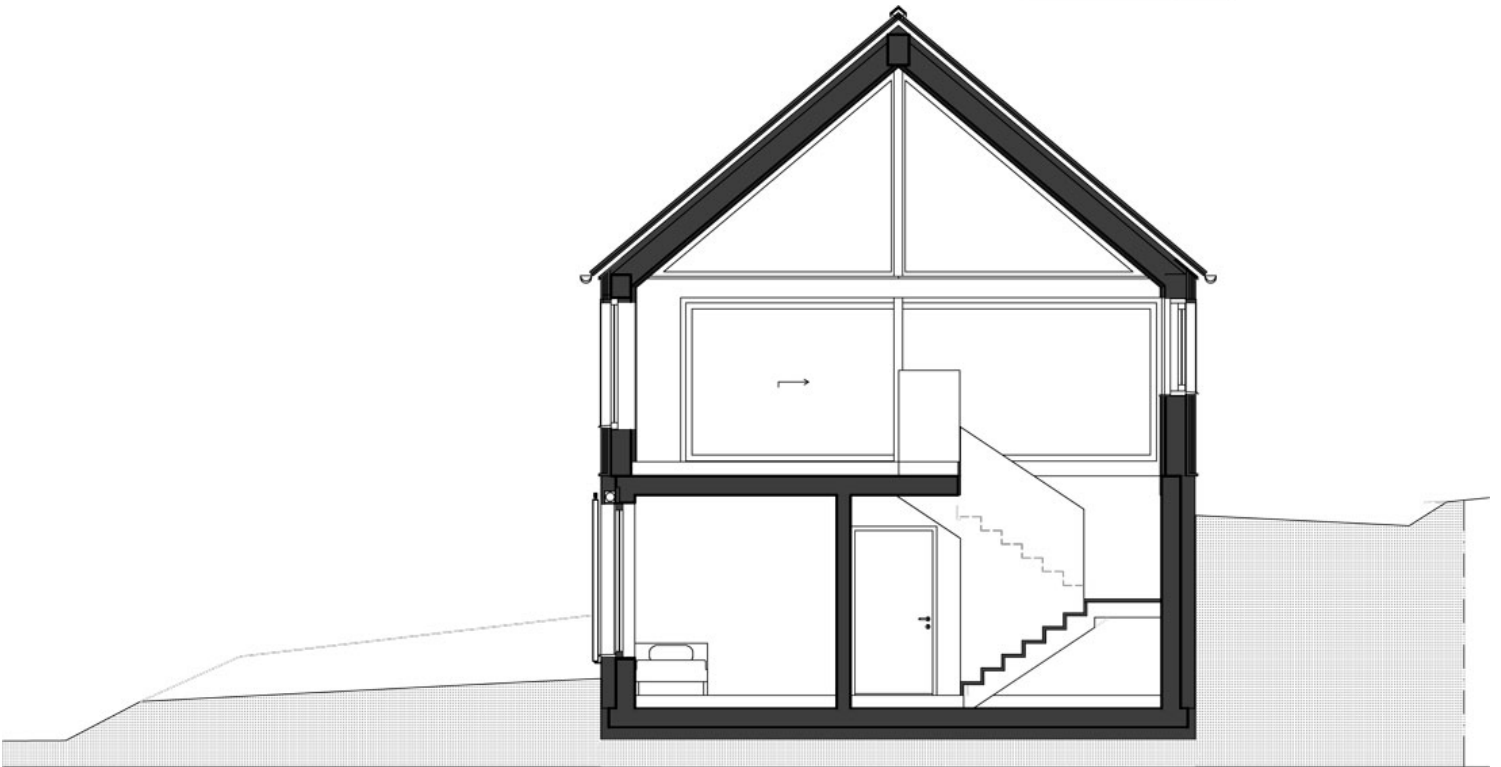

urbanNext Lexicon

Haus Schnifis: A Wooden House
<https://urbannext.net/haus-schnifis/>

ISSN : 2575-5374