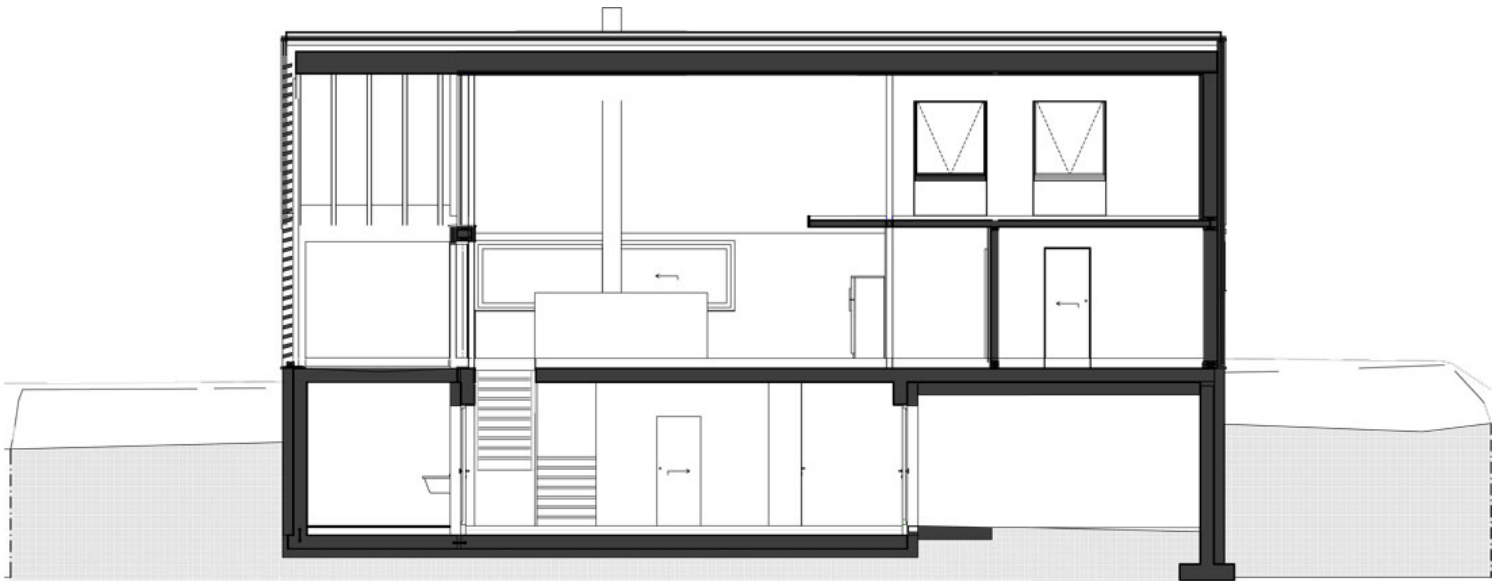

urbanNext Lexicon

Haus Schnifis: A Wooden House
<https://urbannext.net/haus-schnifis/>

ISSN : 2575-5374