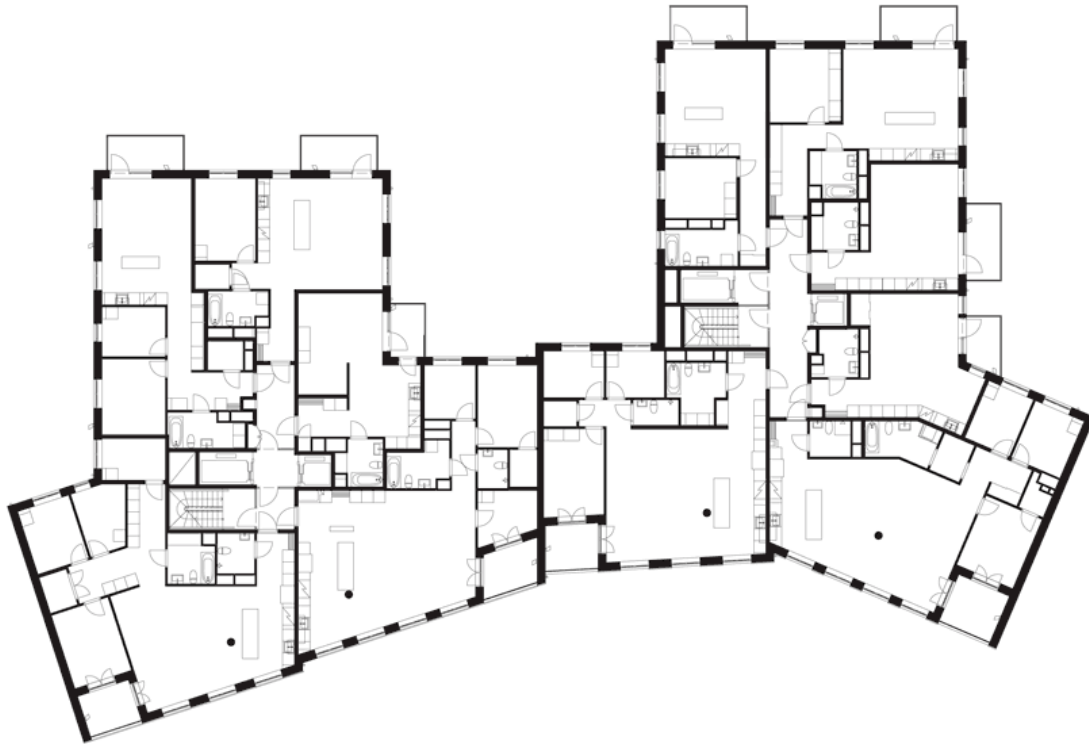

urbanNext Lexicon

Etaget: A Flexible Miniature Manhattan in Stockholm

<https://urbannext.net/etaget/>

ISSN : 2575-5374