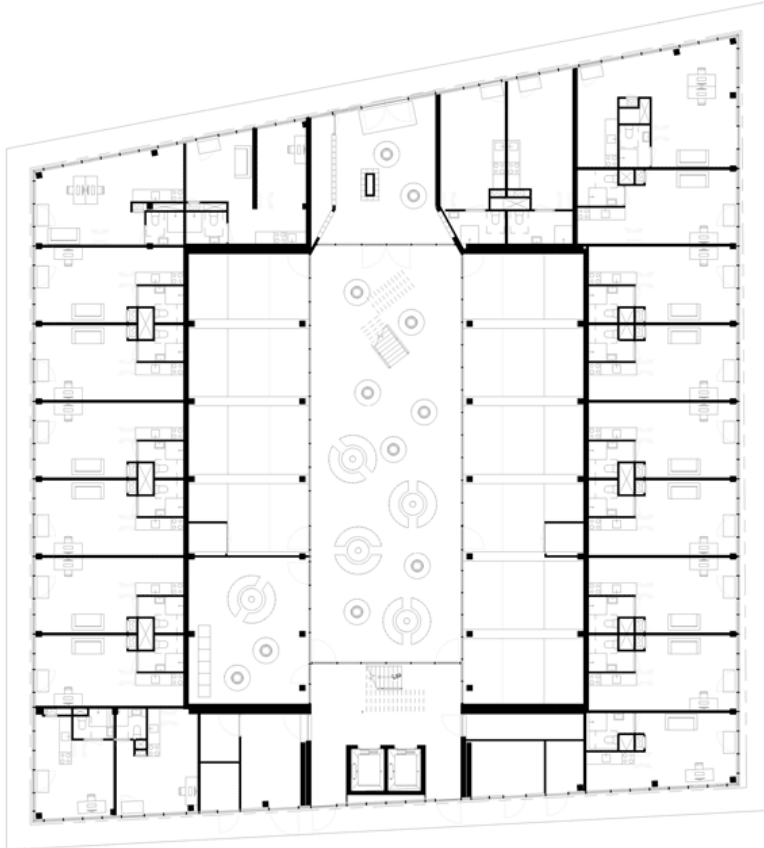

urbanNext Lexicon

Erasmus Campus Student Housing
<https://urbannext.net/erasmus-campus-student-housing/>