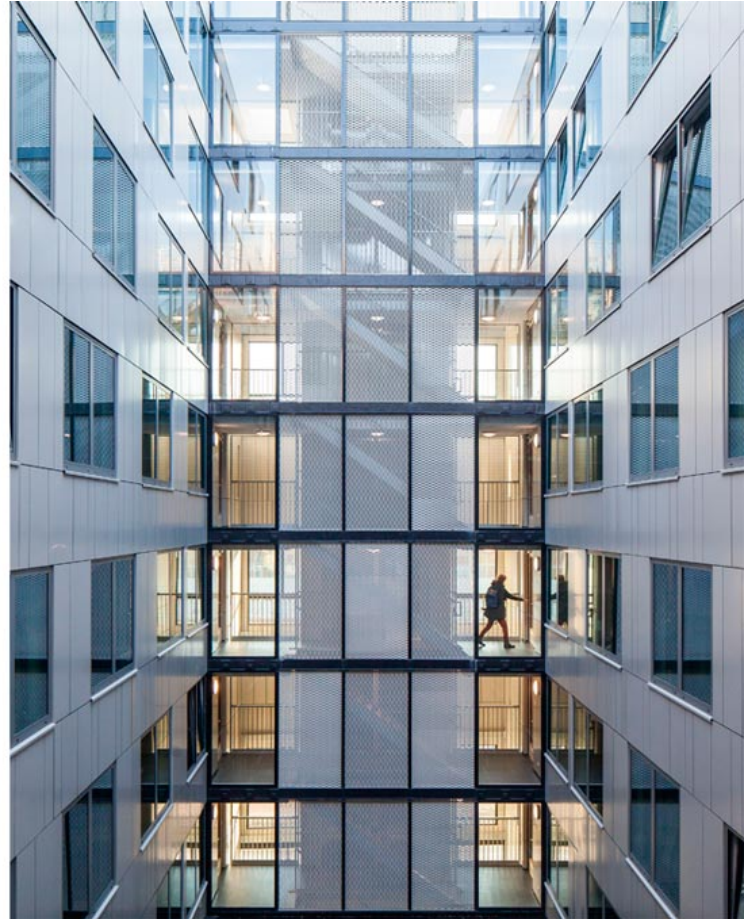

ISSN : 2575-5374

Internal Street and Collective Functions

The eight-story complex accommodates 281 studio units for international students. A central courtyard brings light and air into the heart of the building and extends as an internal street, connecting the complex with the campus's street network. On both ends of the building, this central open space leads to a generous lobby. The courtyard also provides access to individual rooms, the collective study space, a launderette, the concierge's office and bike parking.

ISSN : 2575-5374

urbanNext Lexicon

Erasmus Campus Student Housing
<https://urbannext.net/erasmus-campus-student-housing/>

Wrapped in Gold

The student housing complex has a classical subdivision of plinth, body and crown. The façade is wrapped in gold-tinted aluminum panels. Changing daylight creates a play of shadows along the harmonica-like pleated façade panels, which gradually vary from gold to silver when viewed from different angles. To give the building's crown a subtle accent, the pleated pattern is reversed on the top level. Next to each window, the aluminum fold protrudes outwards, invisibly integrating acoustically attenuated ventilation. That way, fresh air can enter, while traffic noise is blocked. The entire building is circular and was built within one year, which was made possible by prefabricating the structure and façade elements, including the windows. Thanks to the efficient construction process, the building was ready to accommodate new students by the beginning of the academic