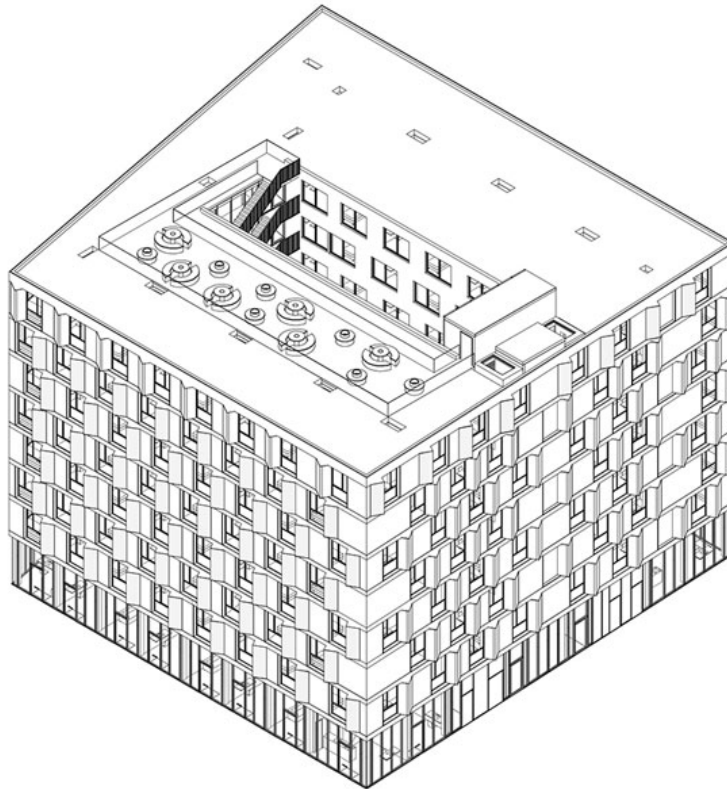

urbanNext Lexicon

Erasmus Campus Student Housing
<https://urbannext.net/erasmus-campus-student-housing/>

year.

ISSN : 2575-5374