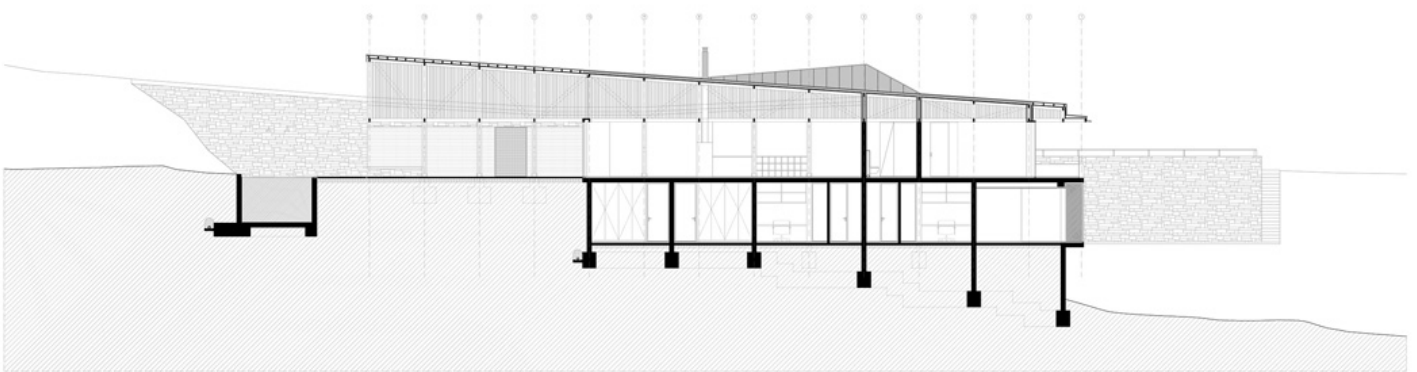

Light

The house is oriented with its predominant views to the bay, facing away from the orientation of the sun, which forces us to receive natural light in a zenith way, through skylights that capture and transmit natural light to the interior and thus provide warmth to the spaces. The kitchen is illuminated by gratifying overhead light from the green roof, which covers all the independent service zone too.