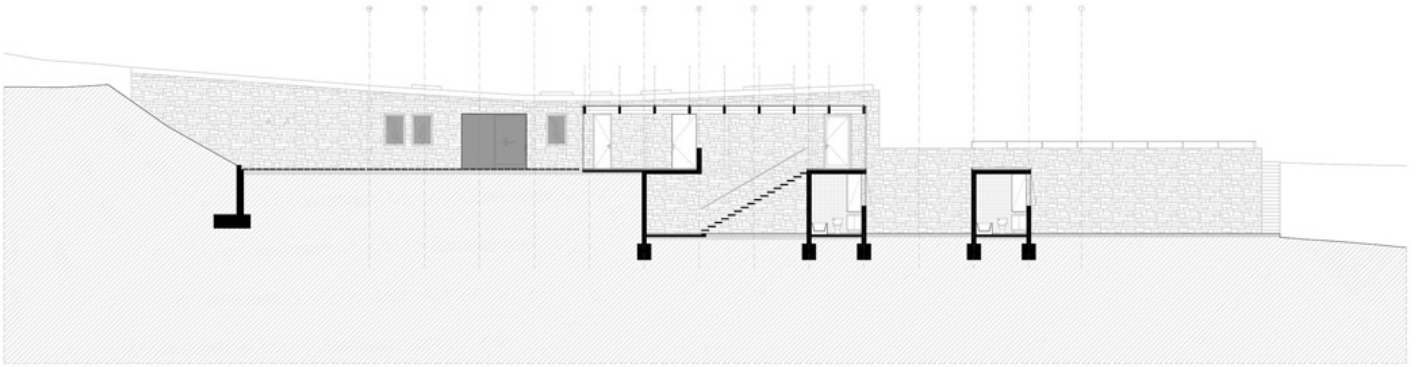

Light

The house is oriented with its predominant views to the bay, facing away from the orientation of the sun, which forces us to receive natural light in a zenith way, through skylights that capture and transmit natural light to the interior and thus provide warmth to the spaces. The kitchen is illuminated by gratifying overhead light from the green roof, which covers all the independent service zone too.