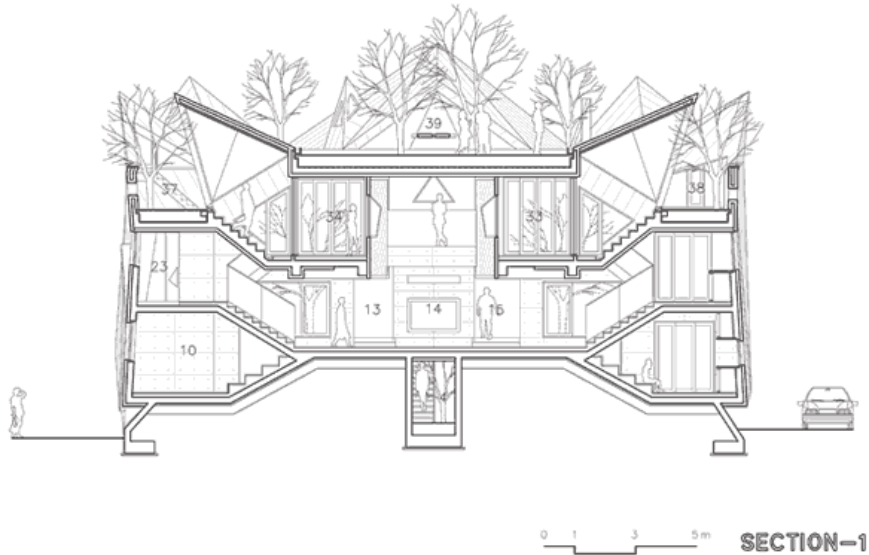

A Small Castle Overrun by Nature

A conversation with Bukhansan

This site is set on a very steep octagonal shape surrounded by roads on all sides, cut off like an island. The dynamic mountaintops of Bukhansan are set up as a relational surrounding context for the design of this residence, an island besieged by various nearby residences and Bukhansan's mountaintops in the distance.

ISSN : 2575-5374

Sightseeing on an Architectural Hill

In order to transform the vertical challenge of the steep slope into a pleasurable sightseeing excursion, I planned to make it into a climbing path for promenade sightseeing by including spatial and visual events along the way, circulating from the low gate to the rooftop.

urbanNext Lexicon

Blooming House
<https://urbannext.net/blooming-house/>

ISSN : 2575-5374

The Harmony of the Crystal Polyhedron in Bukhansan

While attempting to make optimum use of setback regulation and land-use efficiency, the form of the residence became a polyhedral mass following the land shape. This is in harmony with the homogeneous form of the surrounding Bukhansan mountaintops, granting a rationale to the white petal origami shape.